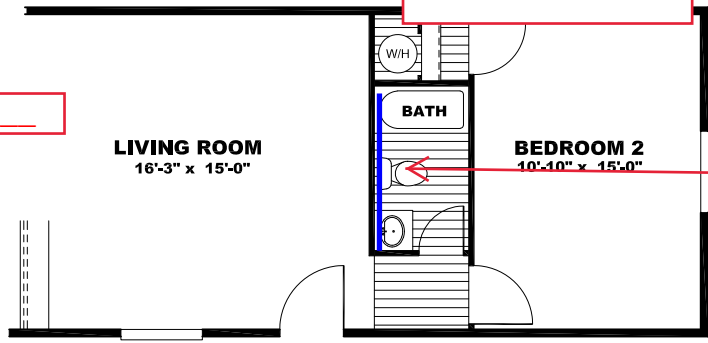

LIVING ROOM  
W/ FIREPLACE

H: \_\_\_\_\_

H: \_\_\_\_\_  
OR ALL WALLS  
TRAVERTINE  
TILE

Cabinet Color

V: \_\_\_\_\_

H: \_\_\_\_\_  
OR ALL WALLS  
TRAVERTINE  
TILE

OPTIONAL  
48" SHOWER BATH  
Trim Color OR  
ALL WALLS  
TRAVERTINE  
TILE