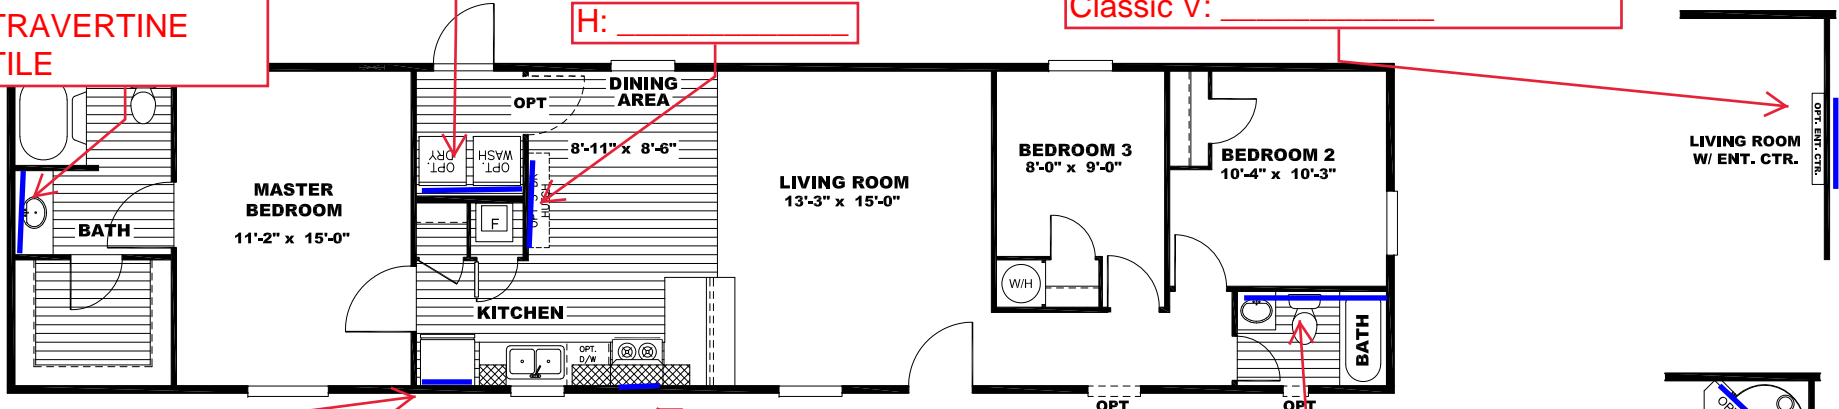

V: \_\_\_\_\_  
OR ALL WALLS  
TRAVERTINE  
TILE

H: \_\_\_\_\_

Farmhouse H: \_\_\_\_\_ or  
Classic V: \_\_\_\_\_

Cabinet Color

Horizontal: \_\_\_\_\_

V: \_\_\_\_\_

H: \_\_\_\_\_  
OR ALL WALLS  
TRAVERTINE  
TILE

LIVING ROOM  
W/ FIREPLACE

H: \_\_\_\_\_

H: \_\_\_\_\_  
OR ALL WALLS  
TRAVERTINE  
TILE

Cabinet Color

V: \_\_\_\_\_

H: \_\_\_\_\_  
OR ALL WALLS  
TRAVERTINE  
TILE

OPTIONAL  
48" SHOWER BATH  
Trim Color OR  
ALL WALLS  
TRAVERTINE  
TILE

V: \_\_\_\_\_

H: \_\_\_\_\_  
OR ALL WALLS  
TRAVERTINE  
TILE

H: \_\_\_\_\_

Model #: BLXI 6663B  
Drawing #:  
225100

H: Horizontal Board  
V: Vertical Board