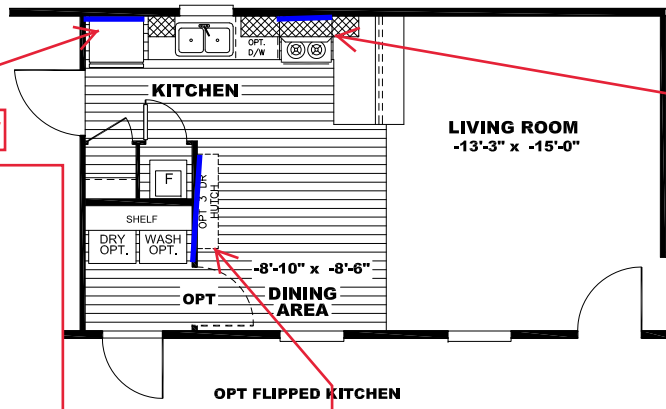

V: _____

H: _____
OR ALL WALLS
TRAVERTINE
TILE

H: _____

Model #: BLXI 6663B
Drawing #:
225100

H: Horizontal Board
V: Vertical Board