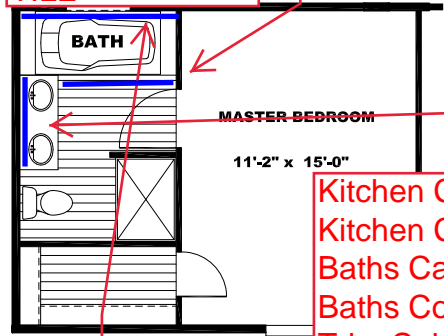

Kitchen Cabinet Color: _____
Kitchen Counter Color: _____
Baths Cabinet Color: _____
Baths Counter Color: _____
Trim Color: _____
Floor Vinyl: _____
Carpet: _____
Living Room Feature Wall (opt): _____