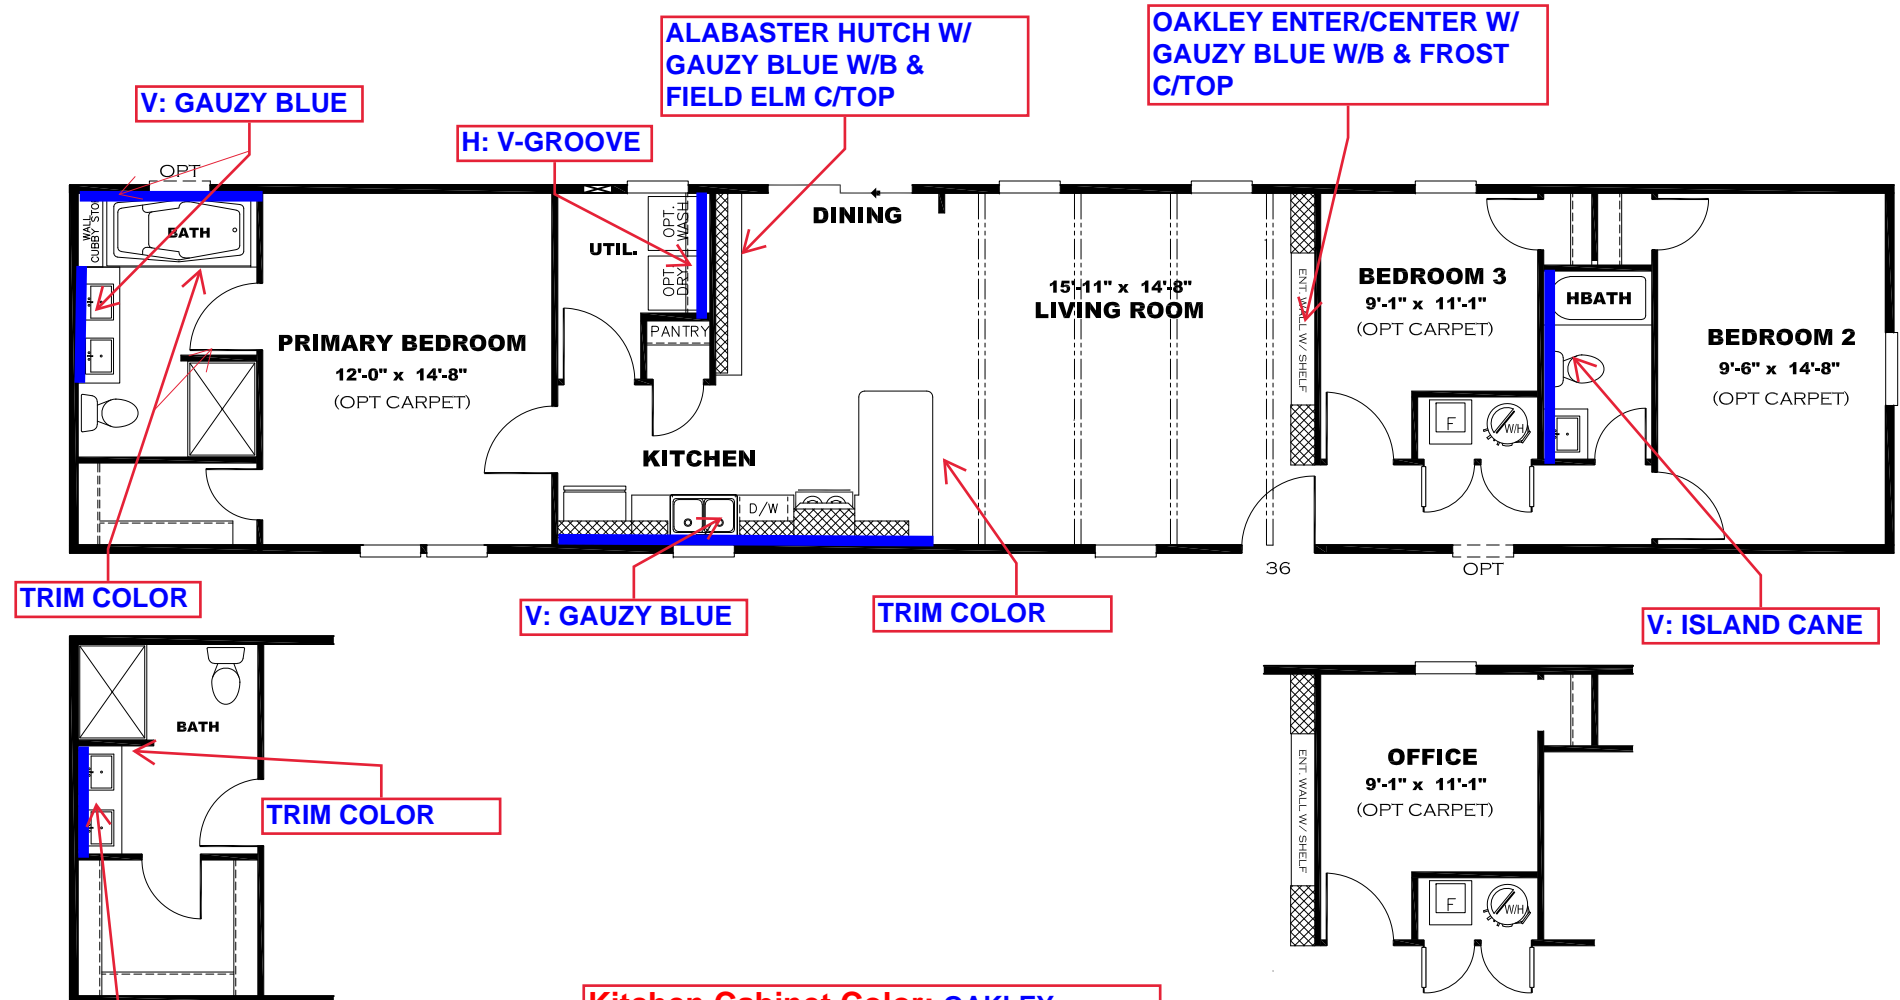

**** BAYOU BLUE DECOR ****

Kitchen Cabinet Color: OAKLEY
Kitchen Counter Color: FROST
Baths Cabinet Color: OAKLEY
Baths Counter Color: FROST
Trim Color: OAKLEY
Floor Vinyl:
Carpet:

DRAWING# ANV-22S132
 MODEL# ANV16763A
 16' x 76' PROMOTIONAL