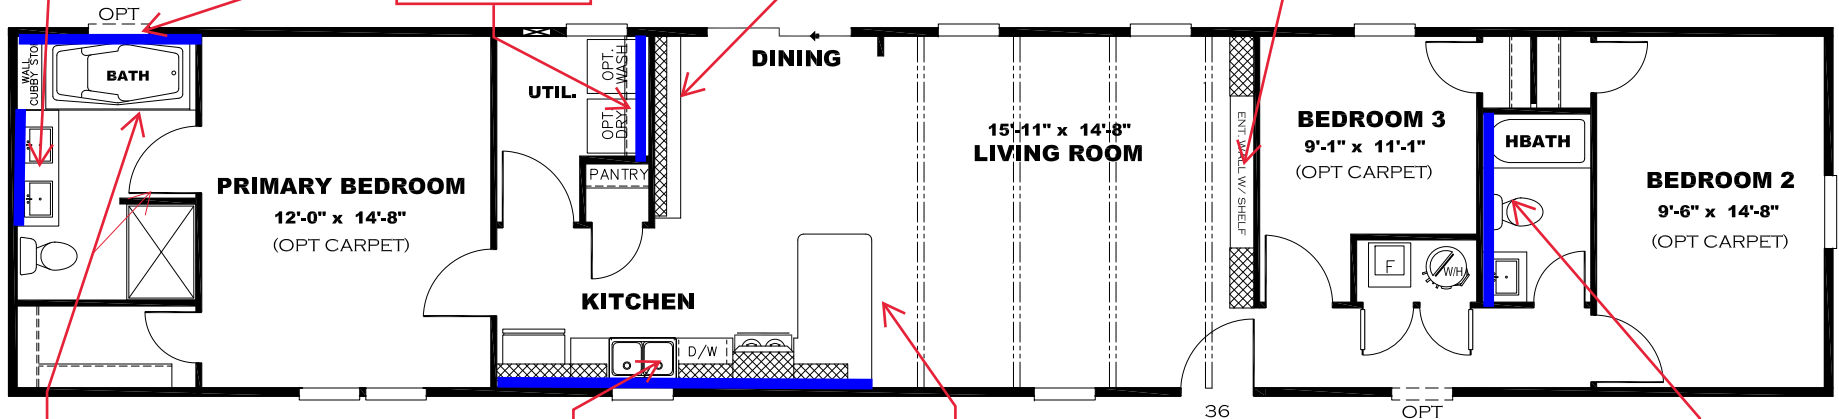

**** GREEN RIVER DECOR ****

V: DRAMAS MARBLE

V: ISLAND CANE

H: V-GROOVE

OAKLEY HUTCH W/ FIRST LIGHT W/B & LISOLA C/ TOP

OAKLEY ENTER/CENTER / ISLAND CANE W/B & LISOLA C/TOP

TRIM COLOR

V: DRAMAS MARBLE

TRIM COLOR

V: ISLAND CANE

PRIMARY BATH 2.0

TRIM COLOR

V: DRAMAS MARBLE

Kitchen Cabinet Color: OAKLEY
Kitchen Counter Color: LISOLA
Baths Cabinet Color: OAKLEY
Baths Counter Color: LISOLA
Trim Color: OAKLEY
Floor Vinyl:
Carpet: