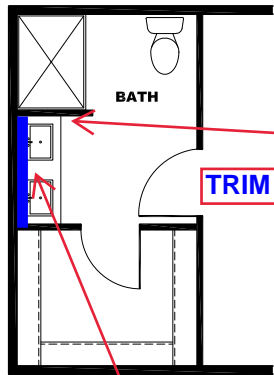

PRIMARY BATH 2.0

TRIM COLOR

V: DRAMAS MARBLE

Kitchen Cabinet Color: OAKLEY
Kitchen Counter Color: LISOLA
Baths Cabinet Color: OAKLEY
Baths Counter Color: LISOLA
Trim Color: OAKLEY
Floor Vinyl:
Carpet: