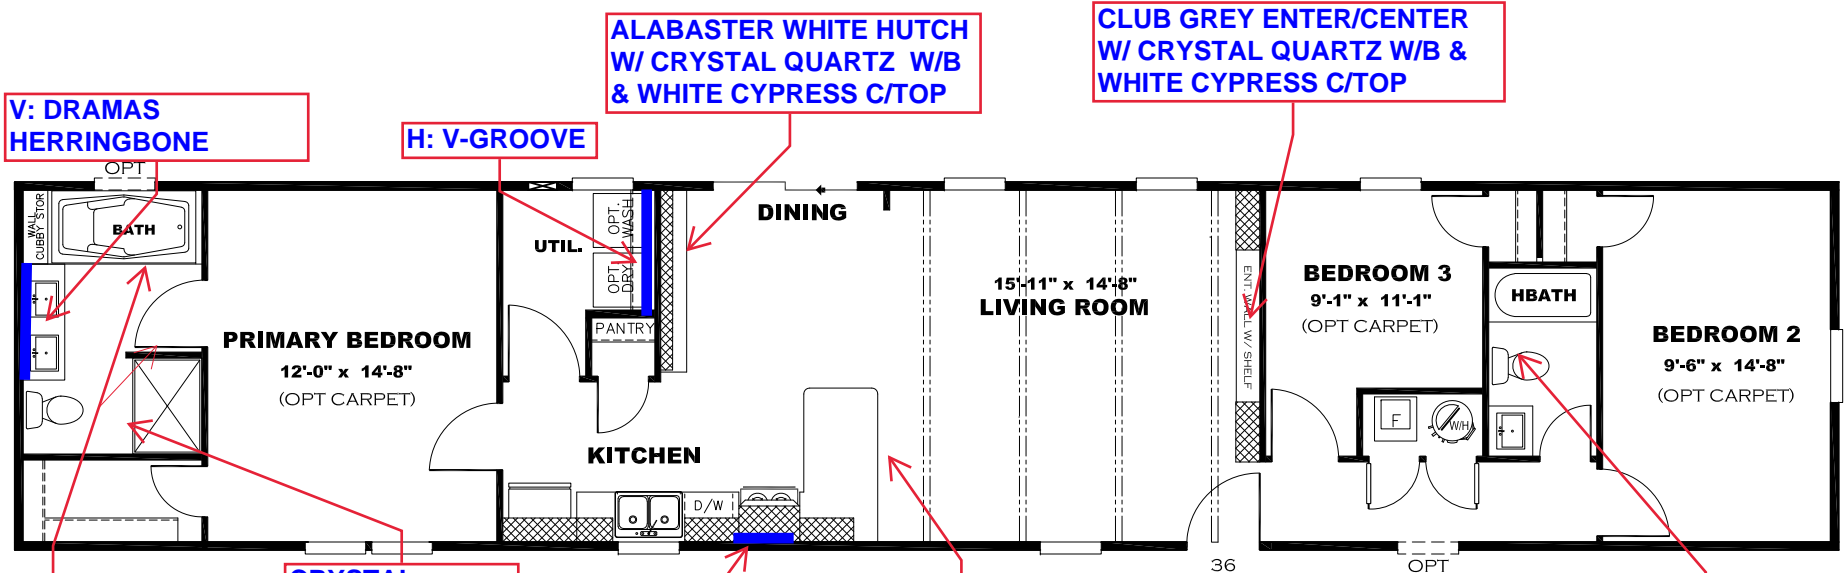

**** KODA CHROME DECOR ****

TRIM COLOR

CRYSTAL QUARTZ REST OF WALLS

TRIM COLOR

V: DRAMAS HERRINGBONE

CRYSTAL QUARTZ ALL WALLS

V: DRAMAS HERRINGBONE

CRYSTAL QUARTZ REST OF WALLS

Kitchen Cabinet Color: CLUB GREY
Kitchen Counter Color: FROST
Baths Cabinet Color: CLUB GREY
Baths Counter Color: FROST
Trim Color: CLUB GREY
Floor Vinyl:
Carpet: