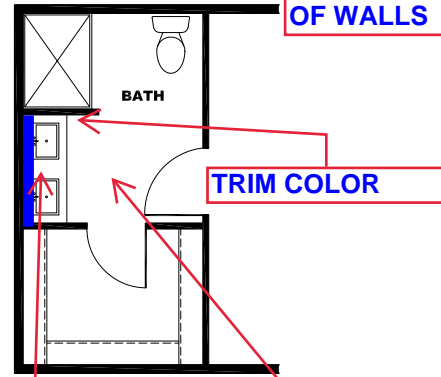

**** SHINING STAR DECOR ****

Kitchen Cabinet Color: ALABASTER WHITE
Kitchen Counter Color: BRAZILIAN BLUE
PBath Cabinet Color: CLUB GREY
PBaths Counter Color: WHITE CYPRESS
HBath Cabinet Color: ALABASTER WHITE
HBath Counter Color: BRAZILIAN BLUE
Trim Color: CLUB GREY
Floor Vinyl:
Carpet: