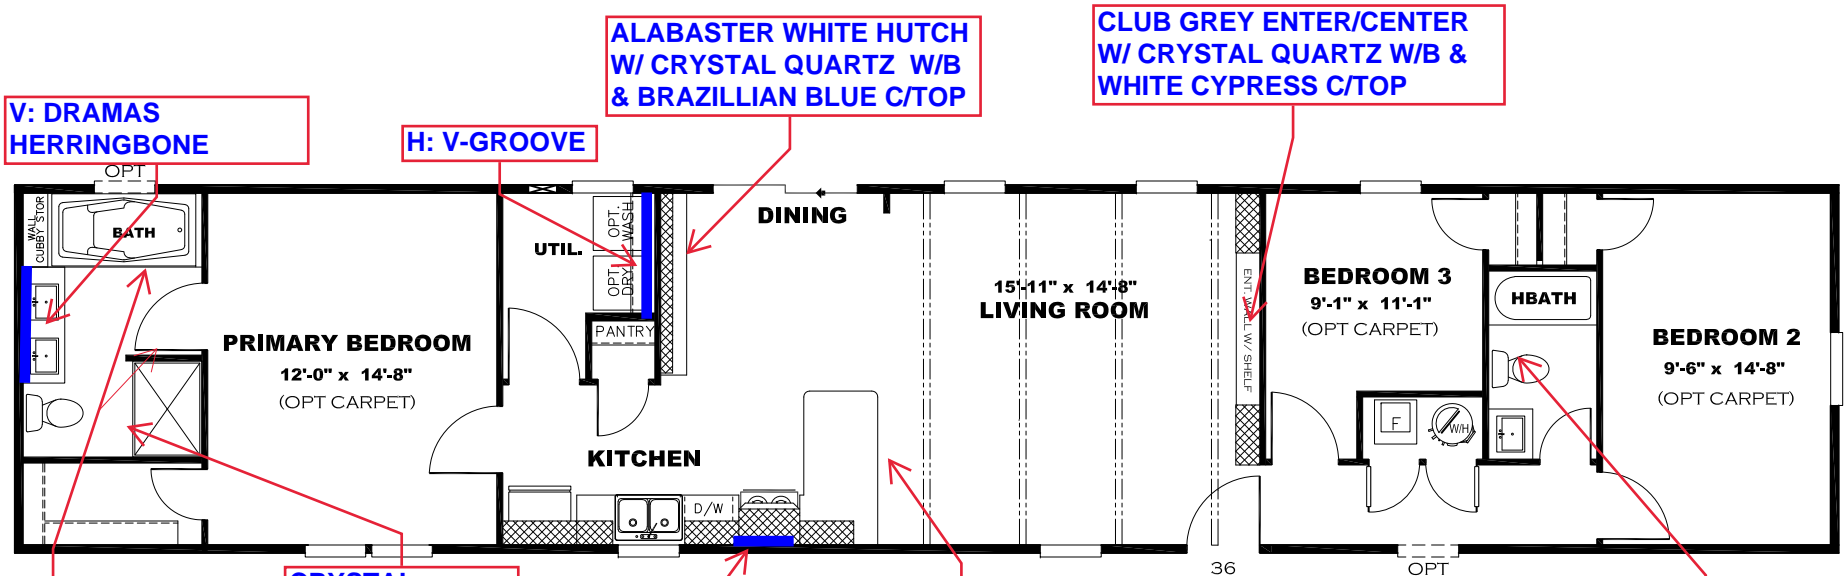

**** SHINING STAR DECOR ****

Kitchen Cabinet Color: ALABASTER WHITE
Kitchen Counter Color: BRAZILIAN BLUE
PBath Cabinet Color: CLUB GREY
PBaths Counter Color: WHITE CYPRESS
HBath Cabinet Color: ALABASTER WHITE
HBath Counter Color: BRAZILIAN BLUE
Trim Color: CLUB GREY
Floor Vinyl:
Carpet: