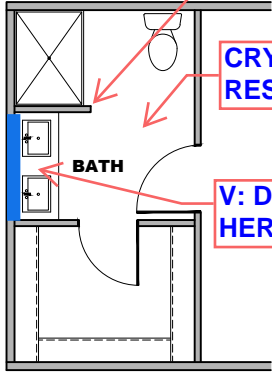

PRIMARY BATH 2.0

**CRYSTAL QUARTZ
REST OF WALLS**

**V: DRAMAS
HERRINGBONE**

OFFICE
9'-1" x 11'-1"

**KITCHEN CABINET COLOR: CLUB GREY
KITCHEN COUNTERTOP COLOR: FROST
BATH CABINET COLOR: CLUB GREY
BATH COUNTERTOP COLOR: FROST
TRIM COLOR: CLUB GREY
BEAMS COLOR: CLUB GREY
FLOOR VINYL:**