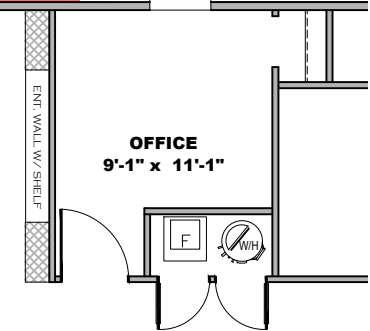

PRIMARY BATH 2.0

**CRYSTAL QUARTZ
REST OF WALLS**

**V: DRAMAS
HERRINGBONE**

OFFICE
9'-1" x 11'-1"

**KITCHEN CABINET COLOR: CLUB GREY
KITCHEN COUNTERTOP COLOR: FROST
BATH CABINET COLOR: CLUB GREY
BATH COUNTERTOP COLOR: FROST
TRIM COLOR: CLUB GREY
BEAMS COLOR: CLUB GREY
FLOOR VINYL:**