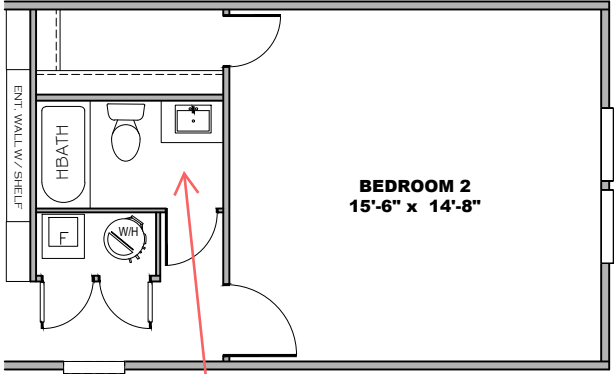

PRIMARY BATH 2.0

**CRYSTAL QUARTZ
REST OF WALLS**

**V: DRAMAS
HERRINGBONE**

OFFICE
9'-1" x 11'-1"

**KITCHEN CABINET COLOR: CLUB GREY
KITCHEN COUNTERTOP COLOR: FROST
BATH CABINET COLOR: CLUB GREY
BATH COUNTERTOP COLOR: FROST
TRIM COLOR: CLUB GREY
BEAMS COLOR: CLUB GREY
FLOOR VINYL:**

OPT. 2 BEDROOM

**CRYSTAL QUARTZ
ALL WALLS**

DRAWING# ANV-22S132
MODEL# ANV16763A
16' x 76' PROMOTIONAL