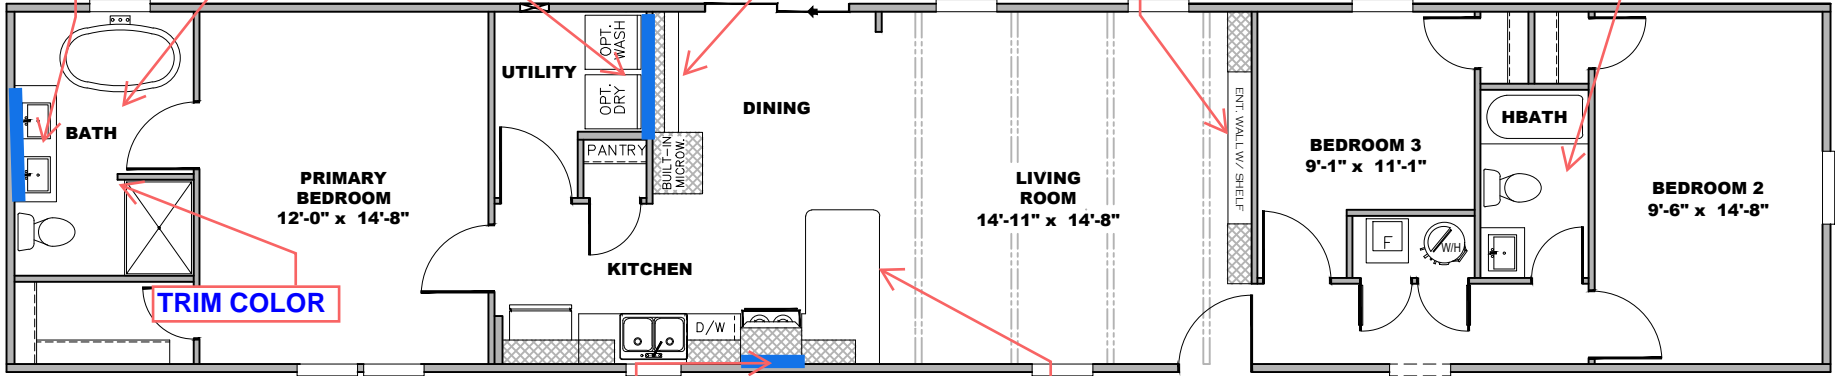

** KODA CHROME DECOR **

**CLUB GREY
CABINET W/
CRYSTAL QUARTZ
W/B & WHITE
CYPRESS C/TOP**

**ALABASTER HUTCH
W/CRYSTAL QUARTZ
W/B & WHITE
CYPRESS C/TOP**

**CLUB GREY CABINET W/
CRYSTAL QUARTZ W/B &
WHITE CYPRESS C/TOP**

**CRYSTAL QUARTZ
ALL WALLS**

**CRYSTAL QUARTZ
REST OF WALLS**

**V:DRAMAS
HERRINGBONE**

H: POLE WRAP

TRIM COLOR

TRIM COLOR

**V:DRAMAS
HERRINGBONE**

TRIM COLOR