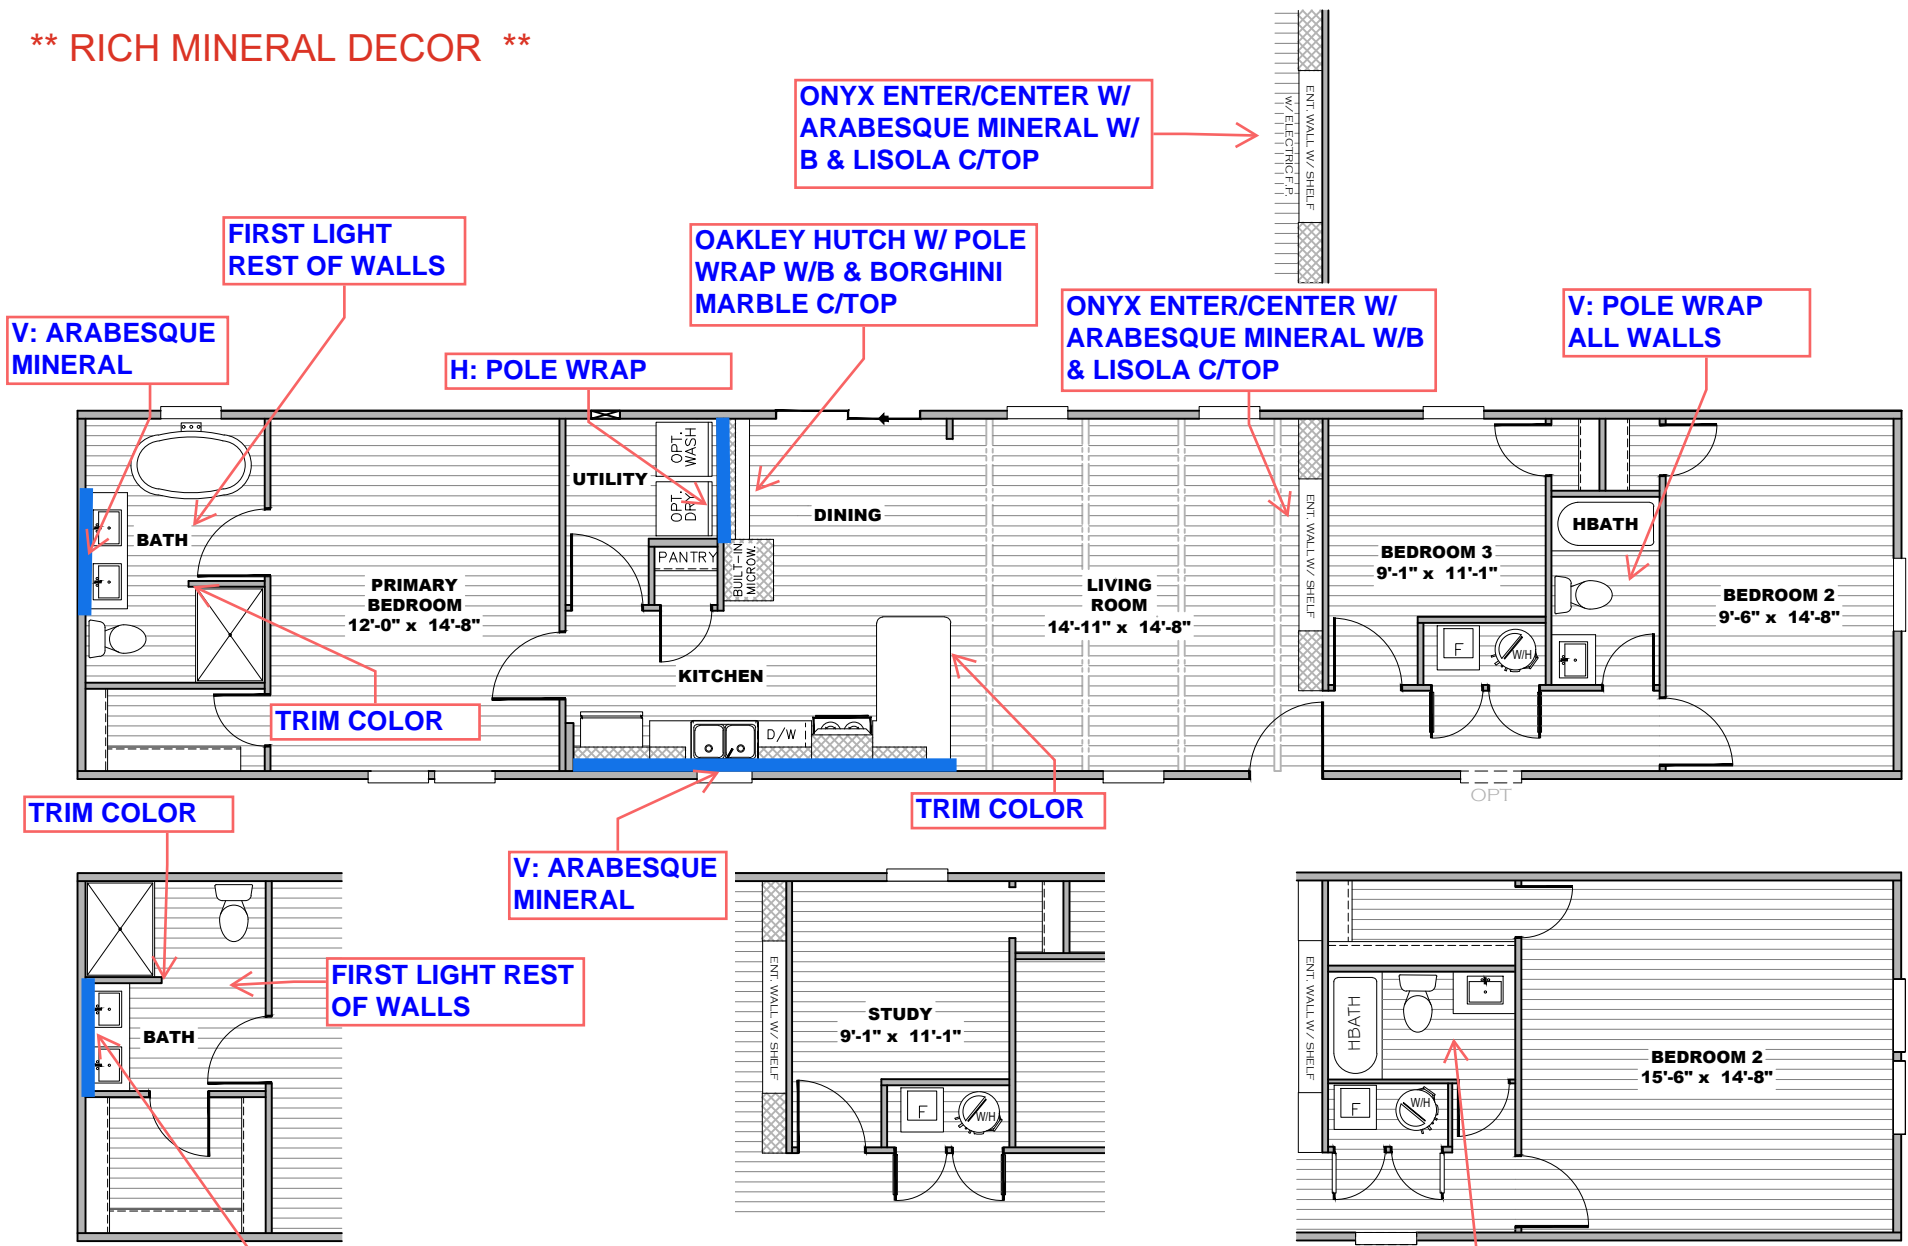

**\*\* RICH MINERAL DECOR \*\***

**KITCHEN CABINET COLOR: OAKLEY**  
**KITCHEN COUNTERTOP COLOR: LISOLA**  
**BOTH BATHS CABINET COLOR: ONYX**  
**BOTH BATHS C/TOP COLOR: BORGHINI MARBLE**  
**TRIM COLOR: ONYX**  
**BEAM COLOR: ONYX**  
**FLOOR VINYL:**

DRAWING# ANV-22S132  
 MODEL# ANV16763A  
 16' x 76' PROMOTIONAL