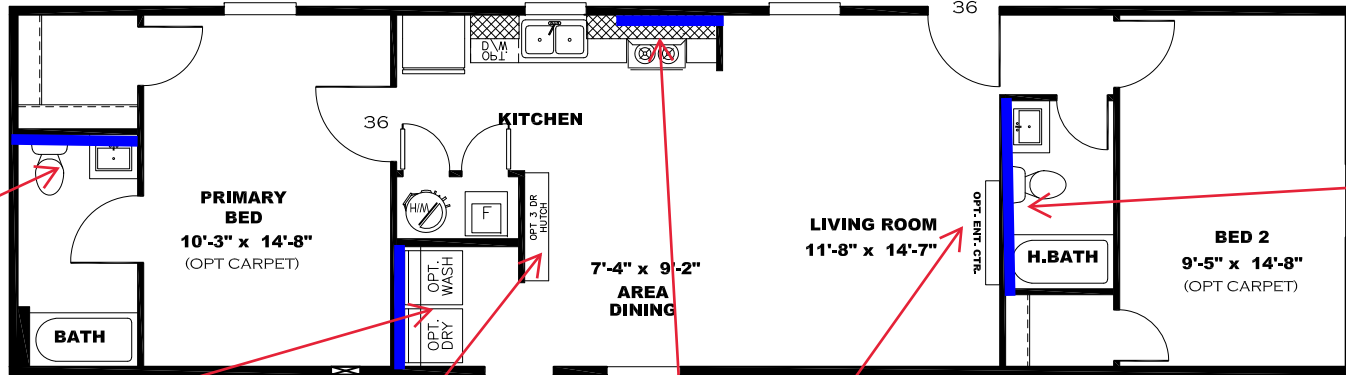

OMIT BACK DOOR
W/ OPT SGD

LIVING ROOM
W/ FIREPLACE

OPT
BAR AREA

OPT OAKLEY HUTCH W/
ISLAND CANE W/B &
LISOLA C/TOP

V: ISLAND CANE

H: V GROOVE

V: ISLAND CANE

OAKLEY ENTER/
CENTER W/ ISLAND
CANE W/B & LISOLA C/
TOP

V: DRAMAS MARBLE

V: ISLAND CANE

V: ISLAND CANE

H: V GROOVE

V: DRAMAS
MARBLE

OPT OAKLEY HUTCH W/
ISLAND CANE W/B &
LISOLA C/TOP

OAKLEY ENTER/
CENTER W/ ISLAND
CANE W/B & LISOLA C/
TOP

DRAWING# BRX-SO26
MODEL# BRX/MHR16562B
16' x 56' BLAZER/MHR