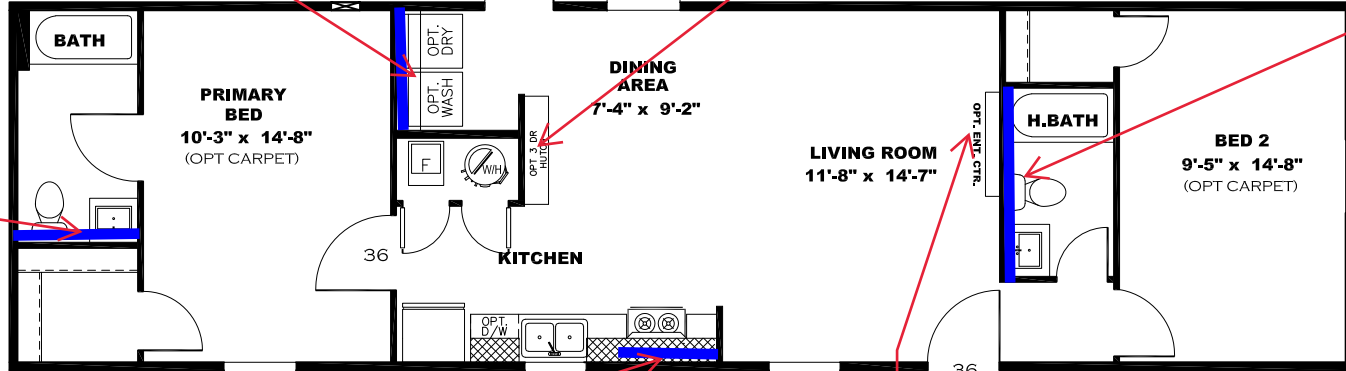

OMIT BACK DOOR
W/ OPT SGD

LIVING ROOM
W/ FIREPLACE

OPT
BAR AREA

OPT OAKLEY HUTCH W/
ISLAND CANE W/B &
LISOLA C/TOP

V: ISLAND CANE

H: V GROOVE

V: ISLAND CANE

OAKLEY ENTER/
CENTER W/ ISLAND
CANE W/B & LISOLA C/
TOP

V: DRAMAS MARBLE

V: ISLAND CANE

V: ISLAND CANE

H: V GROOVE

V: DRAMAS
MARBLE

OPT OAKLEY HUTCH W/
ISLAND CANE W/B &
LISOLA C/TOP

OAKLEY ENTER/
CENTER W/ ISLAND
CANE W/B & LISOLA C/
TOP

DRAWING# BRX-SO26
MODEL# BRX/MHR16562B
16' x 56' BLAZER/MHR