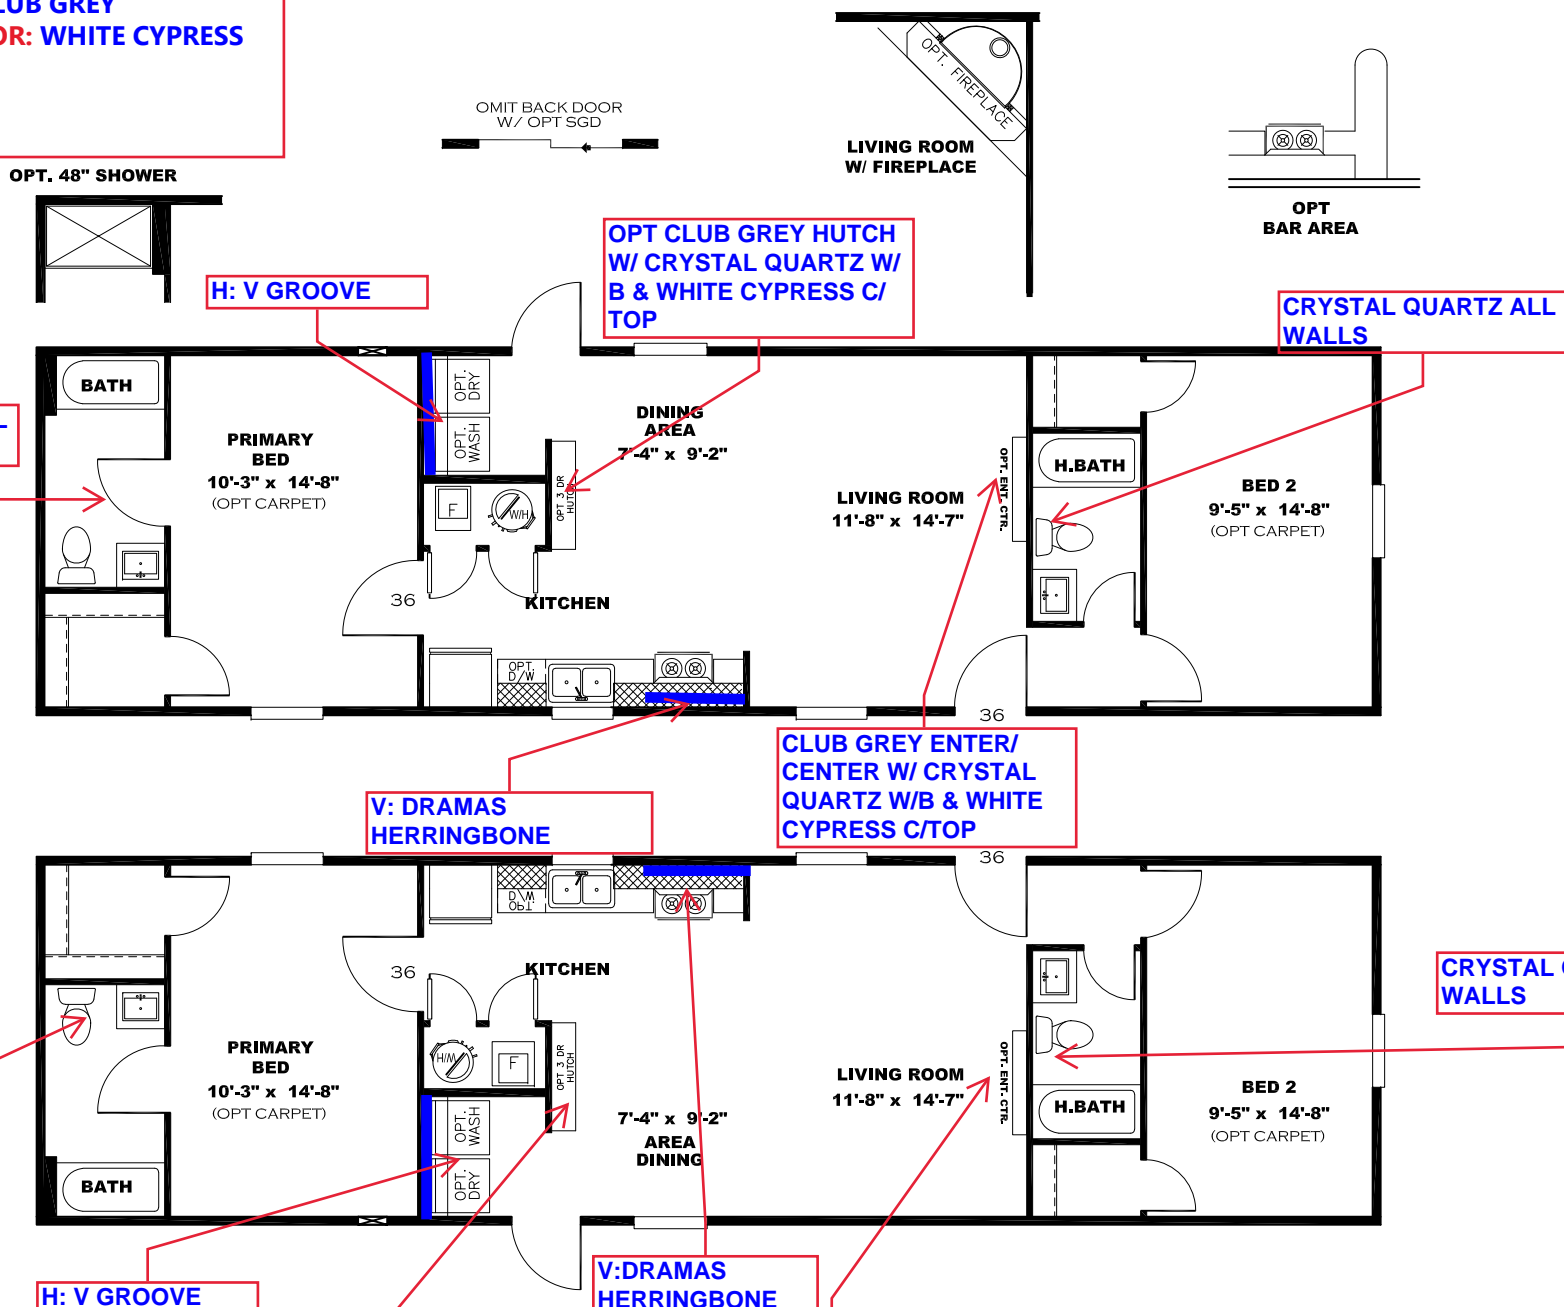

**KITCHEN CABINET COLOR: ALABASTER WHITE**  
**KITCHEN COUNTERTOP COLOR: BRAZILIAN BLUE**  
**HBATH CABINET COLOR: ALABASTER WHITE**  
**HBATH COUNTERTOP COLOR: BRAZILIAN BLUE**  
**PBATH CABINET COLOR: CLUB GREY**  
**PBATH COUNTERTOP COLOR: WHITE CYPRESS**  
**TRIM COLOR: CLUB GREY**  
**FLOOR VINYL:**  
**CARPET:**

**\*\* SHINING STAR DECOR \*\***

**CRYSTAL QUARTZ ALL WALLS**

**H: V GROOVE**

**OPT CLUB GREY HUTCH W/ CRYSTAL QUARTZ W/ B & WHITE CYPRESS C/ TOP**

**CRYSTAL QUARTZ ALL WALLS**

**V: DRAMAS HERRINGBONE**

**CLUB GREY ENTER/ CENTER W/ CRYSTAL QUARTZ W/B & WHITE CYPRESS C/TOP**

**CRYSTAL QUARTZ ALL WALLS**

**CRYSTAL QUARTZ ALL WALLS**

**H: V GROOVE**

**V:DRAMAS HERRINGBONE**

**OPT CLUB GREY HUTCH W/ CRYSTAL QUARTZ W/ B & WHITE CYPRESS C/ TOP**

**CLUB GREY ENTER/ CENTER W/ CRYSTAL QUARTZ W/B & WHITE CYPRESS C/TOP**

DRAWING# BRX-SO26  
 MODEL# BRX/MHR16562B  
 16' x 56' BLAZER/MHR