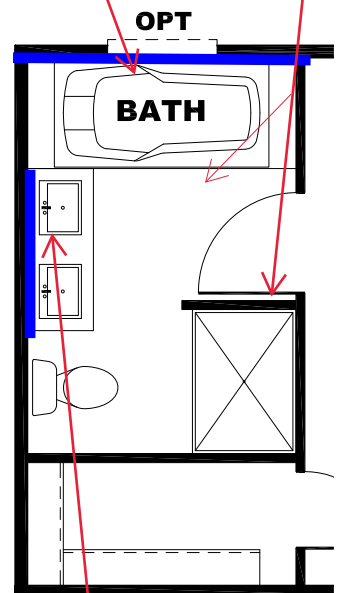

**TRIM COLOR**

**V: ISLAND CANE**

**TRIM COLOR**

**V: ISLAND CANE**

**H: V GROOVE**

**OPT OAKLEY HUCTH W/ ISLAND CANE & LISOLA C/TOP**

**LIVING ROOM W/ FIREPLACE**

**OFFICE 8'-0" x 8'-8" (OPT CARPET)**