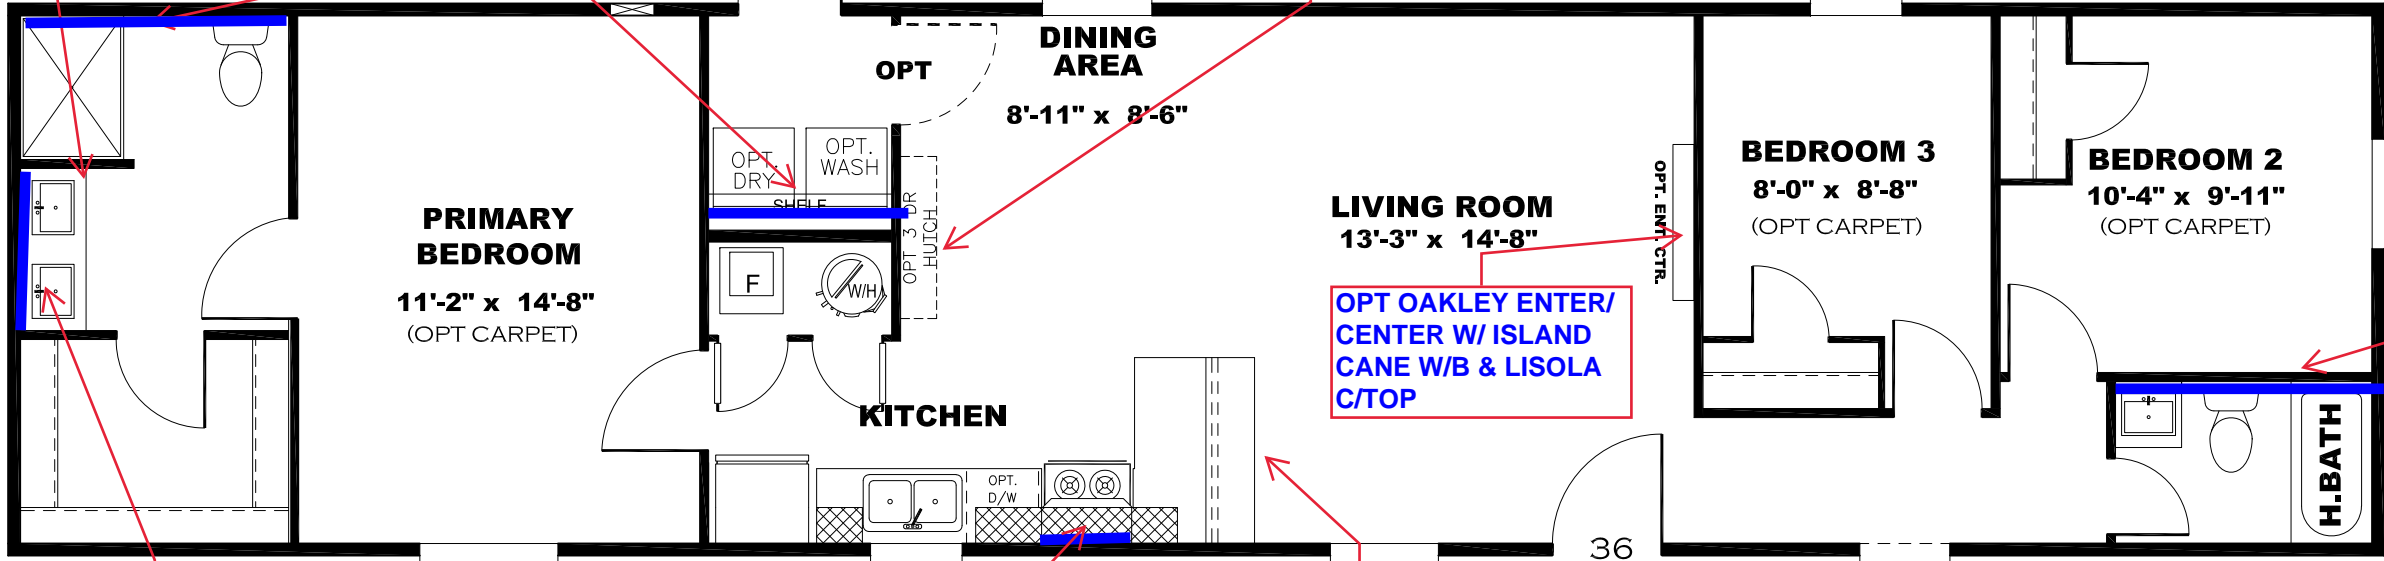

**TRIM COLOR**

**V: ISLAND CANE**

**TRIM COLOR**

**V: ISLAND CANE**

**H: V GROOVE**

**OPT OAKLEY HUCTH W/ ISLAND CANE & LISOLA C/TOP**

**LIVING ROOM W/ FIREPLACE**

**OFFICE 8'-0" x 8'-8" (OPT CARPET)**

**OPTIONAL VENETIAN BATH**

**V: DRAMAS MARBLE**

**V: DRAMAS MARBLE**

**V: DRAMAS MARBLE**

**TRIM COLOR**

**V: ISLAND CANE**

**H: V GROOVE**

**OPT OAKLEY HUCTH W/ ISLAND CANE & LISOLA C/TOP**

**OPT FLIPPED KITCHEN**

**OPT 2 BEDROOM**

**V: ISLAND CANE**