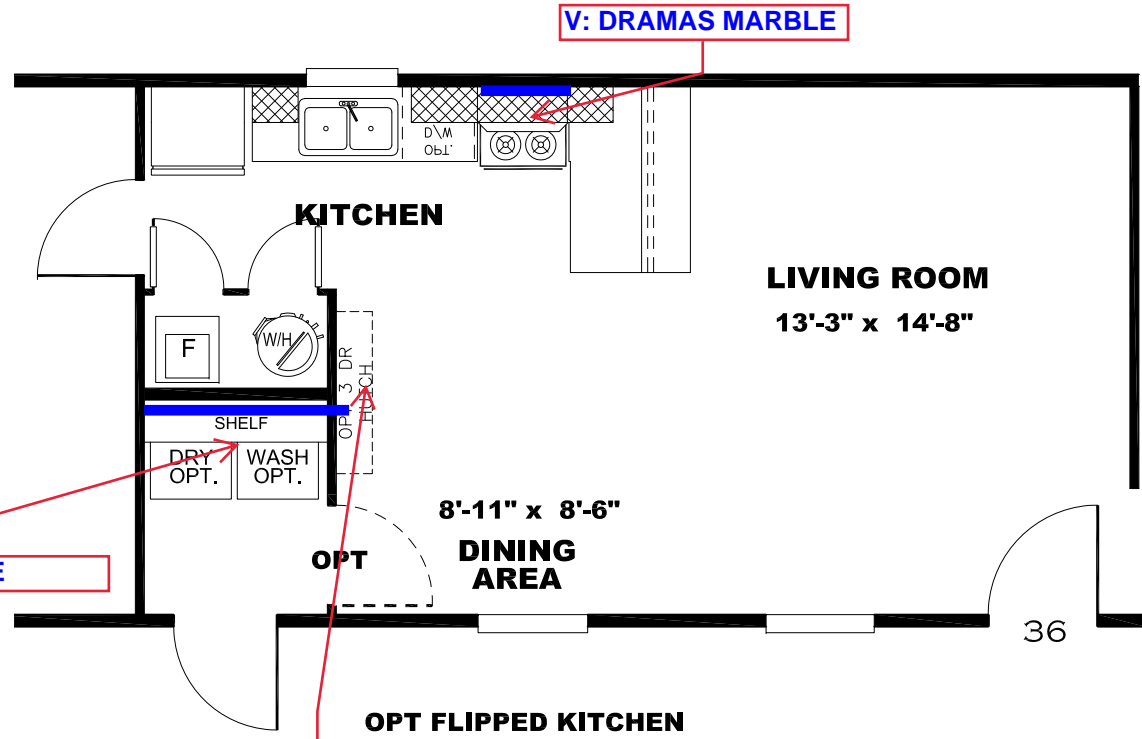

**TRIM COLOR**

**V: ISLAND CANE**

**TRIM COLOR**

**V: ISLAND CANE**

**H: V GROOVE**

**OPT OAKLEY HUCTH W/ ISLAND CANE & LISOLA C/TOP**

**LIVING ROOM W/ FIREPLACE**

**OFFICE 8'-0" x 8'-8" (OPT CARPET)**

**OPTIONAL VENETIAN BATH**

**V: DRAMAS MARBLE**

**V: DRAMAS MARBLE**

**V: DRAMAS MARBLE**

**TRIM COLOR**

**V: ISLAND CANE**

**H: V GROOVE**

**OPT OAKLEY HUCTH W/ ISLAND CANE & LISOLA C/TOP**

**OPT FLIPPED KITCHEN**

**OPT 2 BEDROOM**

**V: ISLAND CANE**