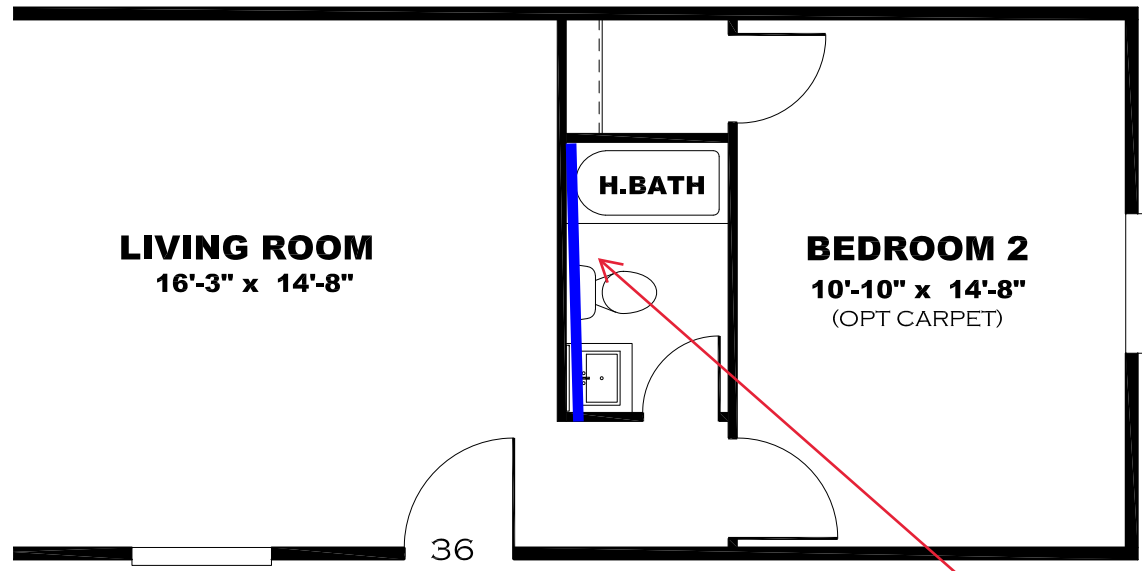

**TRIM COLOR**

**V: ISLAND CANE**

**TRIM COLOR**

**V: ISLAND CANE**

**H: V GROOVE**

**OPT OAKLEY HUCTH W/ ISLAND CANE & LISOLA C/TOP**

**LIVING ROOM W/ FIREPLACE**

**OFFICE 8'-0" x 8'-8" (OPT CARPET)**

**OPT FLIPPED KITCHEN**

**OPT 2 BEDROOM**

**V: ISLAND CANE**