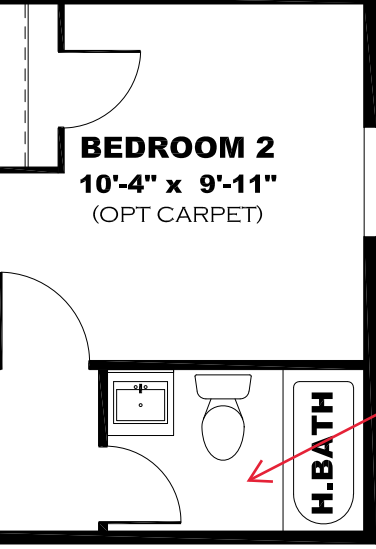

OPTIONAL VENETIAN BATH

PRIMARY BEDROOM 11'-2" x 14'-8" (OPT CARPET)

V: DRAMAS HERRINGBONE

DINING AREA 8'-11" x 8'-6"

KITCHEN

V: DRAMAS HERRINGBONE

LIVING ROOM 13'-3" x 14'-8"

OPT CLUB GREY ENTER/CENTER W/ CRYSTAL QUARTZ W/ B & WHITE CYPRESS C/TOP

TRIM COLOR

BEDROOM 3 8'-0" x 8'-8" (OPT CARPET)

BEDROOM 2 10'-4" x 9'-11" (OPT CARPET)

CRYSTAL QUARTZ ALL WALLS

V: DRAMAS HERRINGBONE

KITCHEN

LIVING ROOM 13'-3" x 14'-8"

DINING AREA 8'-11" x 8'-6"

H: V GROOVE

OPT ALABASTER WHITE HUTCH W/ CRYSTAL QUARTZ W/ B & WHITE CYPRESS C/TOP

LIVING ROOM 16'-3" x 14'-8"

BEDROOM 2 10'-10" x 14'-8" (OPT CARPET)

CRYSTAL QUARTZ ALL WALLS