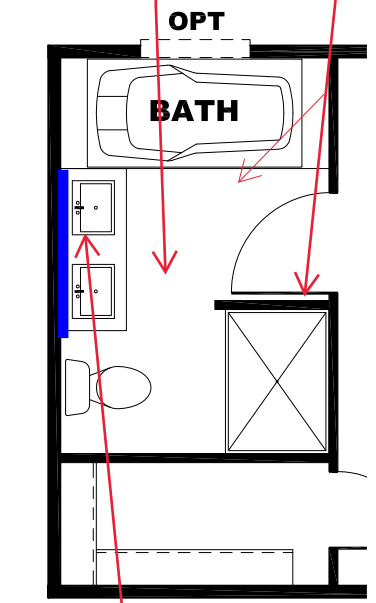

TRIM COLOR

CRYSTAL QUARTZ REST OF WALLS

TRIM COLOR

CRYSTAL QUARTZ REST OF WALLS

H: V GROOVE

OPT ALABASTER WHITE HUTCH W/ CRYSTAL QUARTZ W/ B & WHITE CYPRESS C/TOP

LIVING ROOM W/ FIREPLACE

OFFICE 8'-0" x 8'-8" (OPT CARPET)

OPTIONAL VENETIAN BATH

PRIMARY BEDROOM 11'-2" x 14'-8" (OPT CARPET)

V: DRAMAS HERRINGBONE

DINING AREA 8'-11" x 8'-6"

KITCHEN

V: DRAMAS HERRINGBONE

LIVING ROOM 13'-3" x 14'-8"

OPT CLUB GREY ENTER/CENTER W/ CRYSTAL QUARTZ W/ B & WHITE CYPRESS C/TOP

H: V GROOVE

OPT ALABASTER WHITE HUTCH W/ CRYSTAL QUARTZ W/ B & WHITE CYPRESS C/TOP

LIVING ROOM 16'-3" x 14'-8"

BEDROOM 2 10'-10" x 14'-8" (OPT CARPET)

CRYSTAL QUARTZ ALL WALLS