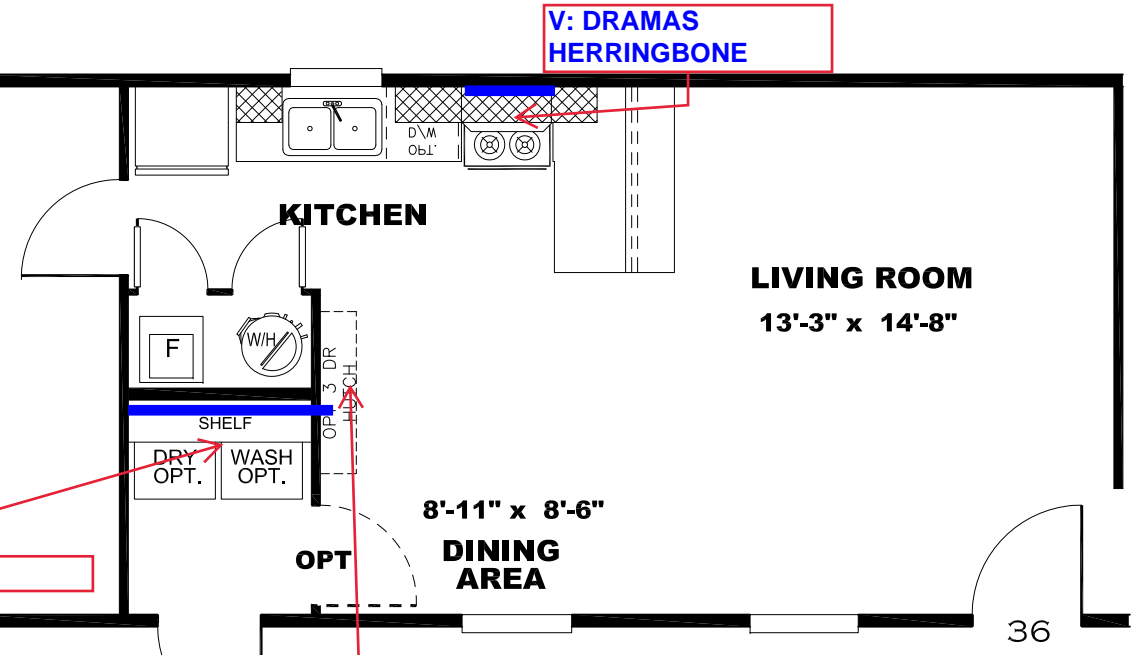

OPTIONAL VENETIAN BATH

PRIMARY BEDROOM 11'-2" x 14'-8" (OPT CARPET)

V: DRAMAS HERRINGBONE

DINING AREA 8'-11" x 8'-6"

KITCHEN

V: DRAMAS HERRINGBONE

LIVING ROOM 13'-3" x 14'-8"

OPT CLUB GREY ENTER/CENTER W/ CRYSTAL QUARTZ W/ B & WHITE CYPRESS C/TOP

TRIM COLOR

BEDROOM 3 8'-0" x 8'-8" (OPT CARPET)

BEDROOM 2 10'-4" x 9'-11" (OPT CARPET)

CRYSTAL QUARTZ ALL WALLS

V: DRAMAS HERRINGBONE

KITCHEN

LIVING ROOM 13'-3" x 14'-8"

DINING AREA 8'-11" x 8'-6"

H: V GROOVE

OPT ALABASTER WHITE HUTCH W/ CRYSTAL QUARTZ W/ B & WHITE CYPRESS C/TOP

LIVING ROOM 16'-3" x 14'-8"

BEDROOM 2 10'-10" x 14'-8" (OPT CARPET)

CRYSTAL QUARTZ ALL WALLS