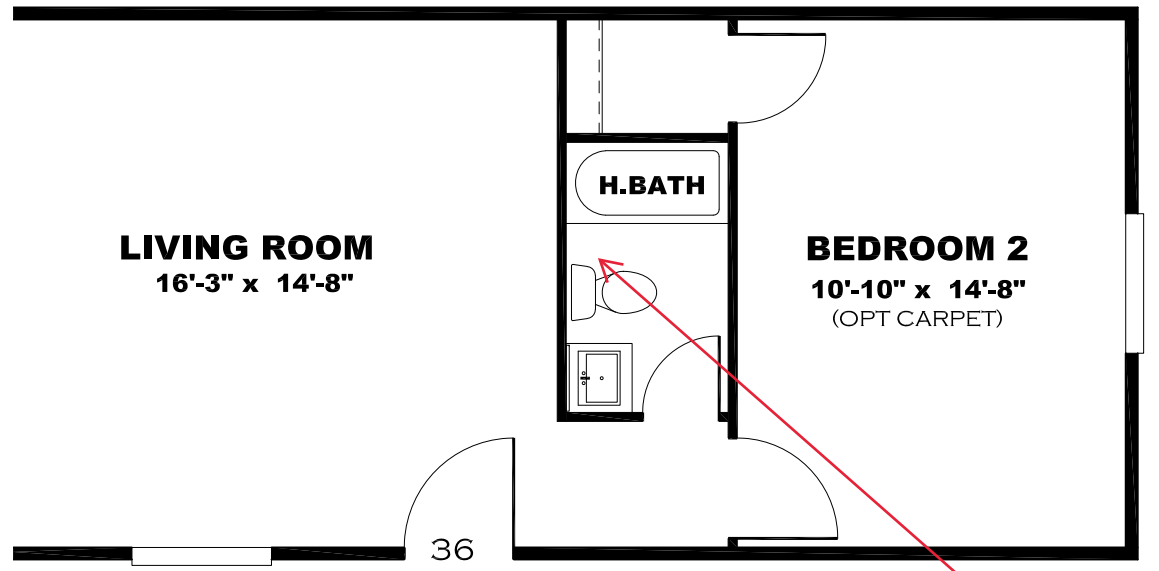

OPTIONAL VENETIAN BATH

PRIMARY BEDROOM 11'-2" x 14'-8" (OPT CARPET)

V: DRAMAS HERRINGBONE

DINING AREA 8'-11" x 8'-6"

KITCHEN

V: DRAMAS HERRINGBONE

LIVING ROOM 13'-3" x 14'-8"

OPT CLUB GREY ENTER/CENTER W/ CRYSTAL QUARTZ W/ B & WHITE CYPRESS C/TOP

TRIM COLOR

BEDROOM 3 8'-0" x 8'-8" (OPT CARPET)

BEDROOM 2 10'-4" x 9'-11" (OPT CARPET)

CRYSTAL QUARTZ ALL WALLS

V: DRAMAS HERRINGBONE

KITCHEN

LIVING ROOM 13'-3" x 14'-8"

DINING AREA 8'-11" x 8'-6"

H: V GROOVE

OPT ALABASTER WHITE HUTCH W/ CRYSTAL QUARTZ W/ B & WHITE CYPRESS C/TOP

LIVING ROOM 16'-3" x 14'-8"

BEDROOM 2 10'-10" x 14'-8" (OPT CARPET)

CRYSTAL QUARTZ ALL WALLS