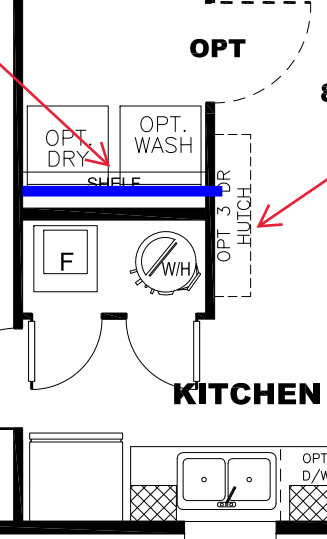

OPTIONAL VENETIAN BATH

PRIMARY BEDROOM 11'-2" x 14'-8" (OPT CARPET)

V: DRAMAS HERRINGBONE

DINING AREA 8'-11" x 8'-6"

KITCHEN

V: DRAMAS HERRINGBONE

LIVING ROOM 13'-3" x 14'-8"

OPT CLUB GREY ENTER/CENTER W/ CRYSTAL QUARTZ W/ B & WHITE CYPRESS C/TOP