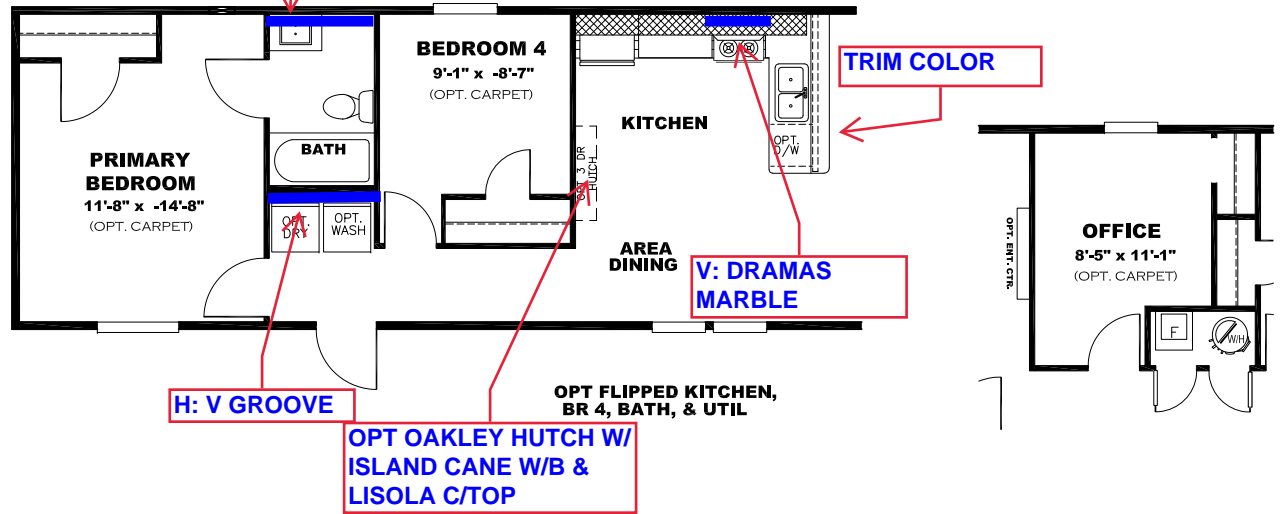

**\*\* GREEN RIVER DECOR \*\***

OMIT BACK DOOR W/ OPT. SGD

V: ISLAND CANE

V: DRAMAS MARBLE

TRIM COLOR

V: ISLAND CANE

V: ISLAND CANE

V: ISLAND CANE

TRIM COLOR

OPTIONAL 2 BEDROOM

H: V GROOVE

OPT OAKLEY HUTCH W/ ISLAND CANE W/B & LISOLA C/TOP

**KITCHEN CABINET COLOR: OAKLEY**  
**KITCHEN COUNTERTOP COLOR: LISOLA**  
**BATH CABINET COLOR: OAKLEY**  
**BATH COUNTERTOP COLOR: LISOLA**  
**TRIM COLOR: OAKLEY**  
**FLOOR VINYL: CARPET:**

DRAWING# BRX-S092  
 MODEL# BRX16764A  
 16' x 76' BLAZER