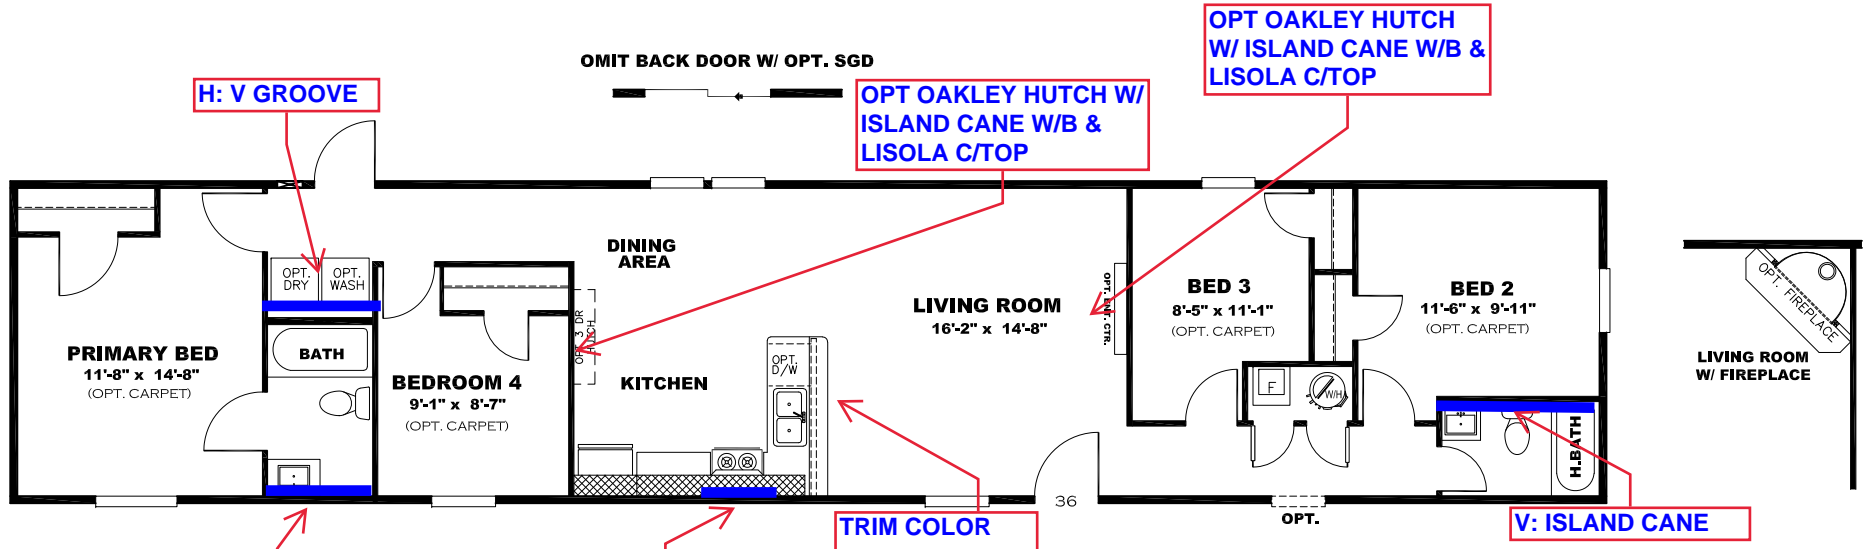

**\*\* GREEN RIVER DECOR \*\***

OMIT BACK DOOR W/ OPT. SGD

V: ISLAND CANE

V: DRAMAS MARBLE

TRIM COLOR

V: ISLAND CANE

V: ISLAND CANE

V: ISLAND CANE

TRIM COLOR

OPTIONAL 2 BEDROOM

H: V GROOVE

OPT OAKLEY HUTCH W/ ISLAND CANE W/B & LISOLA C/TOP

**KITCHEN CABINET COLOR: OAKLEY**  
**KITCHEN COUNTERTOP COLOR: LISOLA**  
**BATH CABINET COLOR: OAKLEY**  
**BATH COUNTERTOP COLOR: LISOLA**  
**TRIM COLOR: OAKLEY**  
**FLOOR VINYL: CARPET:**

DRAWING# BRX-S092  
 MODEL# BRX16764A  
 16' x 76' BLAZER