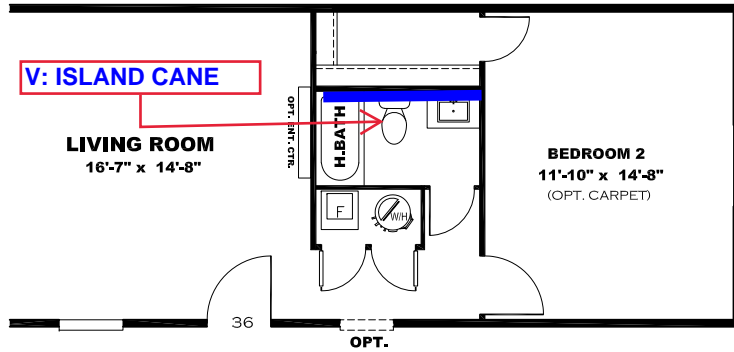

**\*\* GREEN RIVER DECOR \*\***

OMIT BACK DOOR W/ OPT. SGD

V: ISLAND CANE

V: DRAMAS MARBLE

TRIM COLOR

V: ISLAND CANE

V: ISLAND CANE

V: ISLAND CANE

TRIM COLOR

OPTIONAL 2 BEDROOM

H: V GROOVE

OPT OAKLEY HUTCH W/ ISLAND CANE W/B & LISOLA C/TOP

**KITCHEN CABINET COLOR: OAKLEY**  
**KITCHEN COUNTERTOP COLOR: LISOLA**  
**BATH CABINET COLOR: OAKLEY**  
**BATH COUNTERTOP COLOR: LISOLA**  
**TRIM COLOR: OAKLEY**  
**FLOOR VINYL: CARPET:**

DRAWING# BRX-S092  
 MODEL# BRX16764A  
 16' x 76' BLAZER