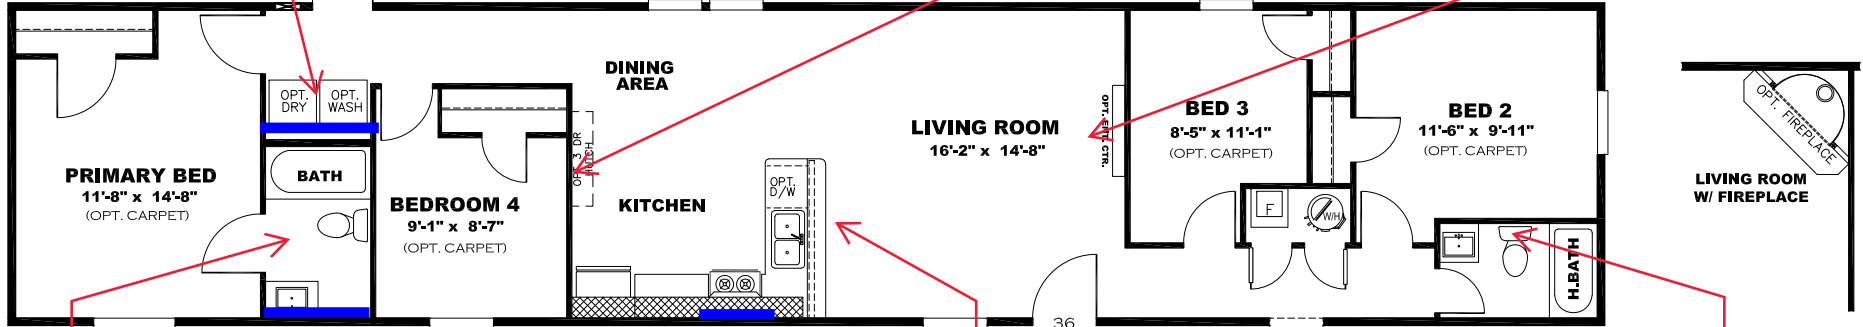

**\*\* KODA CHROME DECOR \*\***

OMIT BACK DOOR W/ OPT. SGD

OPT ALABASTER WHITE HUTCH W/ CRYSTAL QUARTZ W/B & WHITE CYPRESS C/TOP

OPT CLUB GREY ENTER/CENTER W/ CRYSTAL QUARTZ W/B & WHITE CYPRESS C/TOP

H: V GROOVE

OPTIONAL 2 BEDROOM

H: V GROOVE

OPT ALABASTER WHITE HUTCH W/ CRYSTAL QUARTZ W/B & WHITE CYPRESS C/TOP

V: DRAMAS HERRINGBONE

TRIM COLOR

KITCHEN CABINET COLOR: CLUB GREY  
 KITCHEN COUNTERTOP COLOR: FROST  
 BATH CABINET COLOR: CLUB GREY  
 BATH COUNTERTOP COLOR: FROST  
 TRIM COLOR: CLUB GREY  
 FLOOR VINYL:  
 CARPET:

DRAWING# BRX-S092  
 MODEL# BRX16764A  
 16' x 76' BLAZER