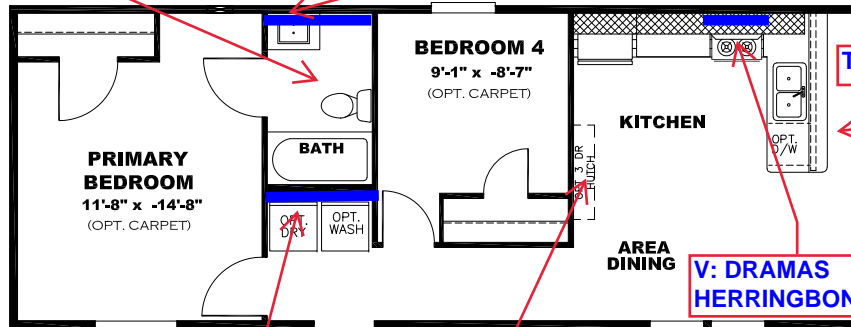

OPTIONAL 2 BEDROOM

H: V GROOVE

OPT ALABASTER WHITE HUTCH W/ CRYSTAL QUARTZ W/B & WHITE CYPRESS C/TOP

V: DRAMAS HERRINGBONE

TRIM COLOR

KITCHEN CABINET COLOR: CLUB GREY  
 KITCHEN COUNTERTOP COLOR: FROST  
 BATH CABINET COLOR: CLUB GREY  
 BATH COUNTERTOP COLOR: FROST  
 TRIM COLOR: CLUB GREY  
 FLOOR VINYL:  
 CARPET: