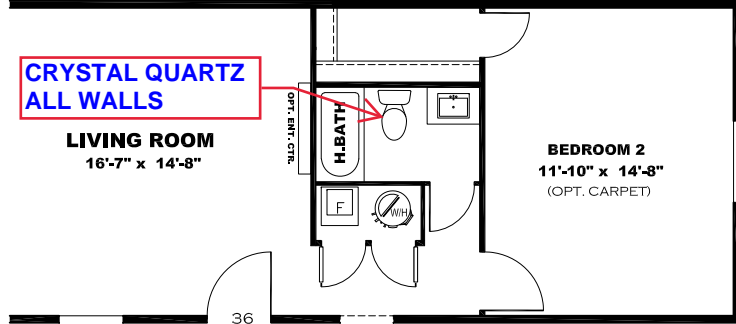

OPTIONAL 2 BEDROOM

H: V GROOVE

OPT ALABASTER WHITE HUTCH W/ CRYSTAL QUARTZ W/B & WHITE CYPRESS C/TOP

V: DRAMAS HERRINGBONE

TRIM COLOR

KITCHEN CABINET COLOR: CLUB GREY  
 KITCHEN COUNTERTOP COLOR: FROST  
 BATH CABINET COLOR: CLUB GREY  
 BATH COUNTERTOP COLOR: FROST  
 TRIM COLOR: CLUB GREY  
 FLOOR VINYL:  
 CARPET: