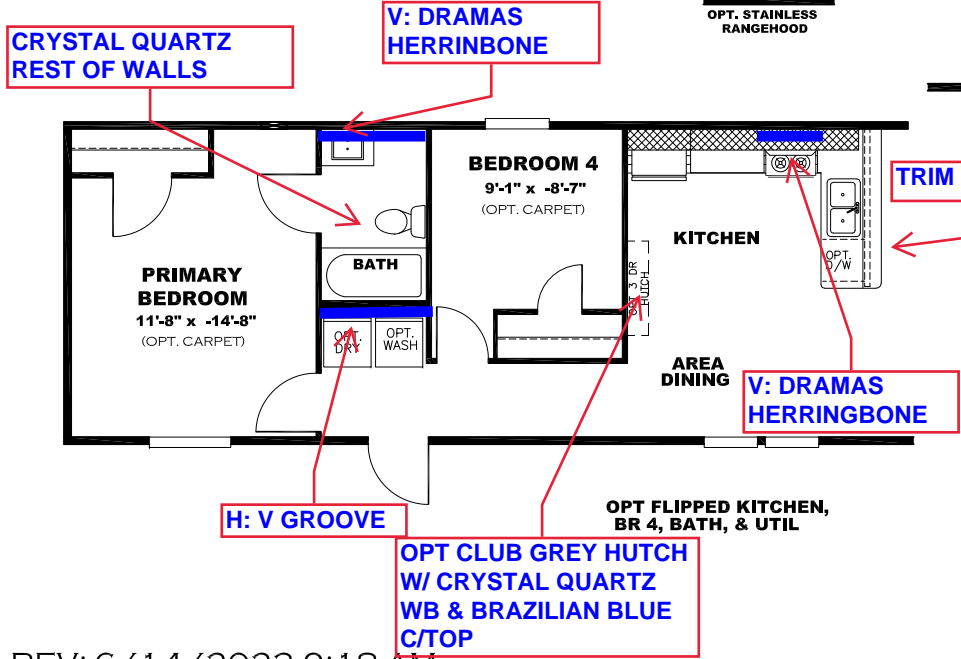

**\*\* SHINING STAR DECOR \*\***

OMIT BACK DOOR W/ OPT. SGD

OPT CLUB GREY HUTCH  
W/ CRYSTAL QUARTZ  
WB & BRAZILIAN BLUE  
C/TOP

OPT CLUB GREY  
ENTER/CENTER W/  
CRYSTAL QUARTZ W/B  
& WHITE CYPRESS C/  
TOP

**OPTIONAL 2 BEDROOM**

**KITCHEN CABINET COLOR: ALABASTER WHITE**  
**KITCHEN COUNTERTOP COLOR: BRAZILIAN BLUE**  
**HBATH CABINET COLOR: ALABASTER WHITE**  
**HBATH COUNTERTOP COLOR: BRAZILIAN BLUE**  
**PBATH CABINET COLOR: CLUB GREY**  
**PBATH COUNTERTOP COLOR: WHITE CYPRESS**  
**TRIM COLOR: CLUB GREY**  
**FLOOR VINYL:**  
**CARPET:**

DRAWING# BRX-S092  
 MODEL# BRX16764A  
 16' x 76' BLAZER