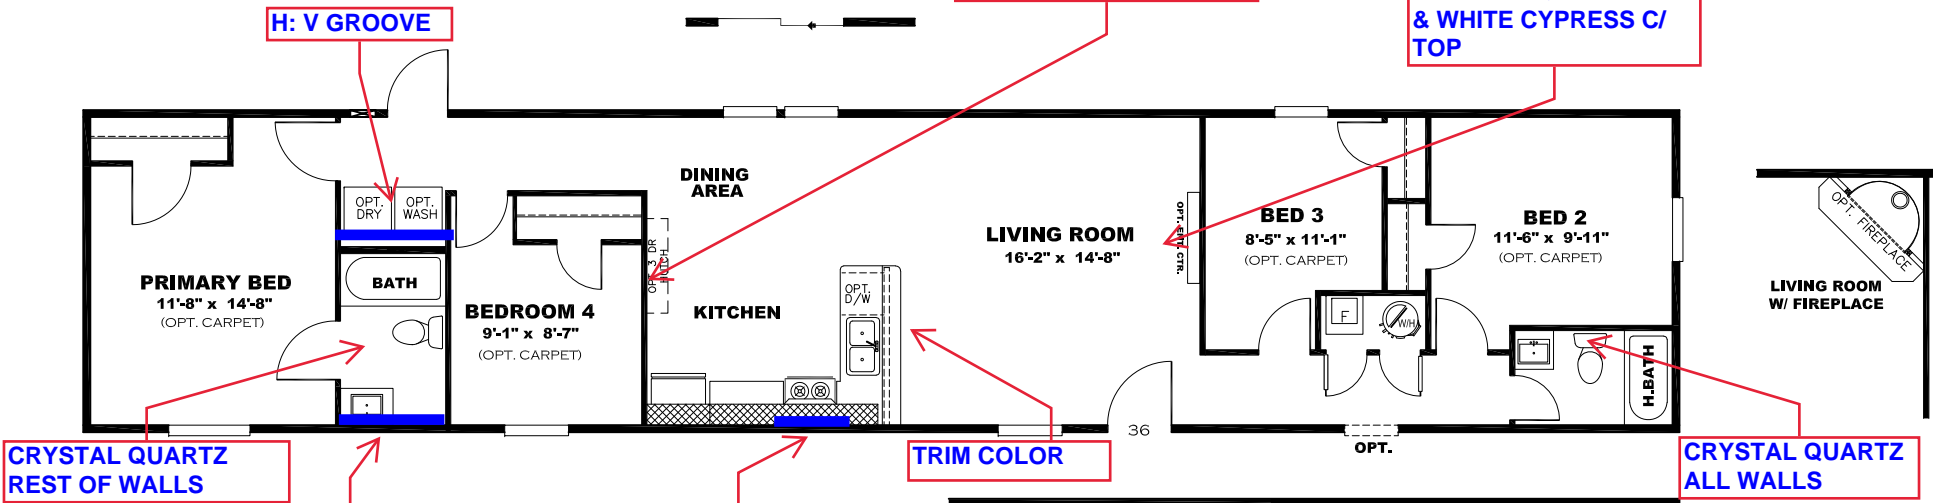

**\*\* SHINING STAR DECOR \*\***

OMIT BACK DOOR W/ OPT. SGD

OPT CLUB GREY HUTCH  
W/ CRYSTAL QUARTZ  
WB & BRAZILIAN BLUE  
C/TOP

OPT CLUB GREY  
ENTER/CENTER W/  
CRYSTAL QUARTZ W/B  
& WHITE CYPRESS C/  
TOP

**OPTIONAL 2 BEDROOM**

**KITCHEN CABINET COLOR: ALABASTER WHITE**  
**KITCHEN COUNTERTOP COLOR: BRAZILIAN BLUE**  
**HBATH CABINET COLOR: ALABASTER WHITE**  
**HBATH COUNTERTOP COLOR: BRAZILIAN BLUE**  
**PBATH CABINET COLOR: CLUB GREY**  
**PBATH COUNTERTOP COLOR: WHITE CYPRESS**  
**TRIM COLOR: CLUB GREY**  
**FLOOR VINYL:**  
**CARPET:**

DRAWING# BRX-S092  
 MODEL# BRX16764A  
 16' x 76' BLAZER