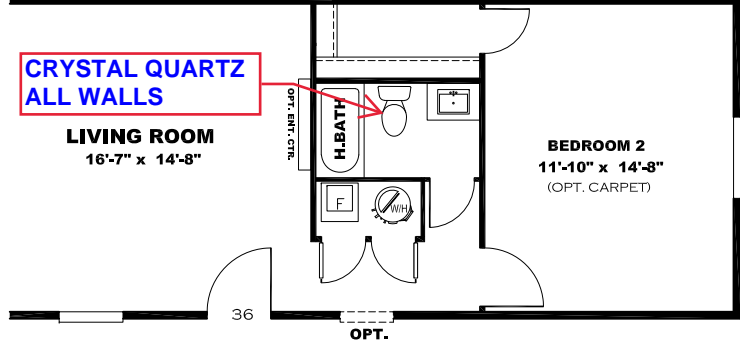

**OPTIONAL 2 BEDROOM**

**KITCHEN CABINET COLOR: ALABASTER WHITE**  
**KITCHEN COUNTERTOP COLOR: BRAZILIAN BLUE**  
**HBATH CABINET COLOR: ALABASTER WHITE**  
**HBATH COUNTERTOP COLOR: BRAZILIAN BLUE**  
**PBATH CABINET COLOR: CLUB GREY**  
**PBATH COUNTERTOP COLOR: WHITE CYPRESS**  
**TRIM COLOR: CLUB GREY**  
**FLOOR VINYL:**  
**CARPET:**

DRAWING# BRX-S092  
 MODEL# BRX16764A  
 16' x 76' BLAZER