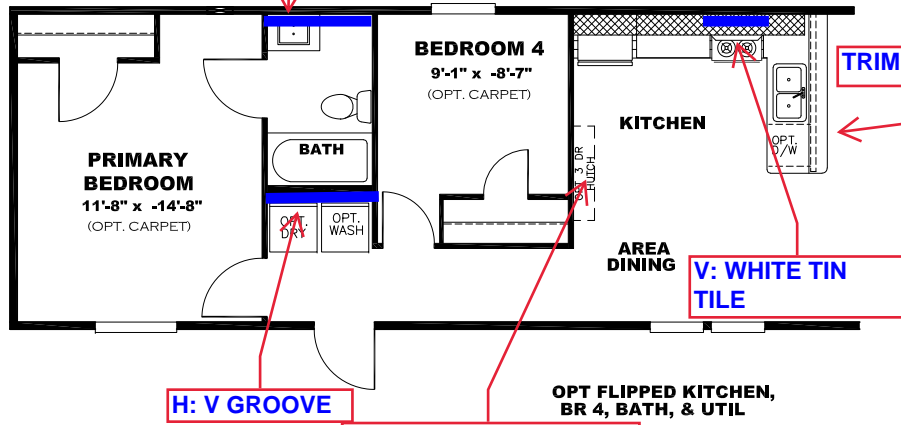

**** SWEET MAGNOLIA DECOR ****

OMIT BACK DOOR W/ OPT. SGD

V: ISLAND CANE

V: WHITE TIN TILE

TRIM COLOR

V: ISLAND CANE

V: ISLAND CANE

TRIM COLOR

KITCHEN CABINET COLOR: ALABASTER WHITE
KITCHEN COUNTERTOP COLOR: LISOLA
BATHS CABINET COLOR: ALABASTER WHITE
BATHS COUNTERTOP COLOR: LISOLA
TRIM COLOR: OAKLEY
FLOOR VINYL:
CARPET:

DRAWING# BRX-S092
 MODEL# BRX16764A
 16' x 76' BLAZER