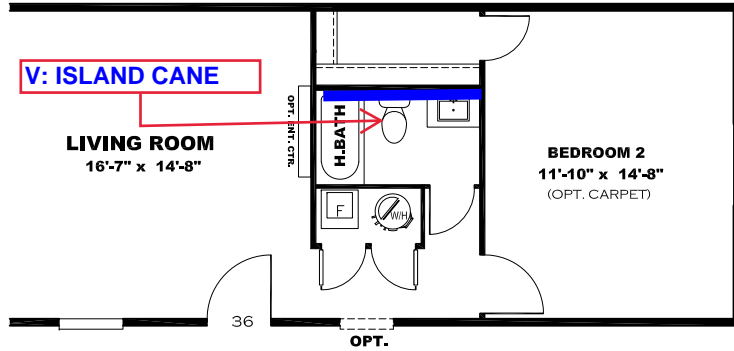

**** SWEET MAGNOLIA DECOR ****

OMIT BACK DOOR W/ OPT. SGD

V: ISLAND CANE

V: WHITE TIN TILE

TRIM COLOR

V: ISLAND CANE

V: ISLAND CANE

TRIM COLOR

KITCHEN CABINET COLOR: ALABASTER WHITE
KITCHEN COUNTERTOP COLOR: LISOLA
BATHS CABINET COLOR: ALABASTER WHITE
BATHS COUNTERTOP COLOR: LISOLA
TRIM COLOR: OAKLEY
FLOOR VINYL:
CARPET:

DRAWING# BRX-S092
 MODEL# BRX16764A
 16' x 76' BLAZER