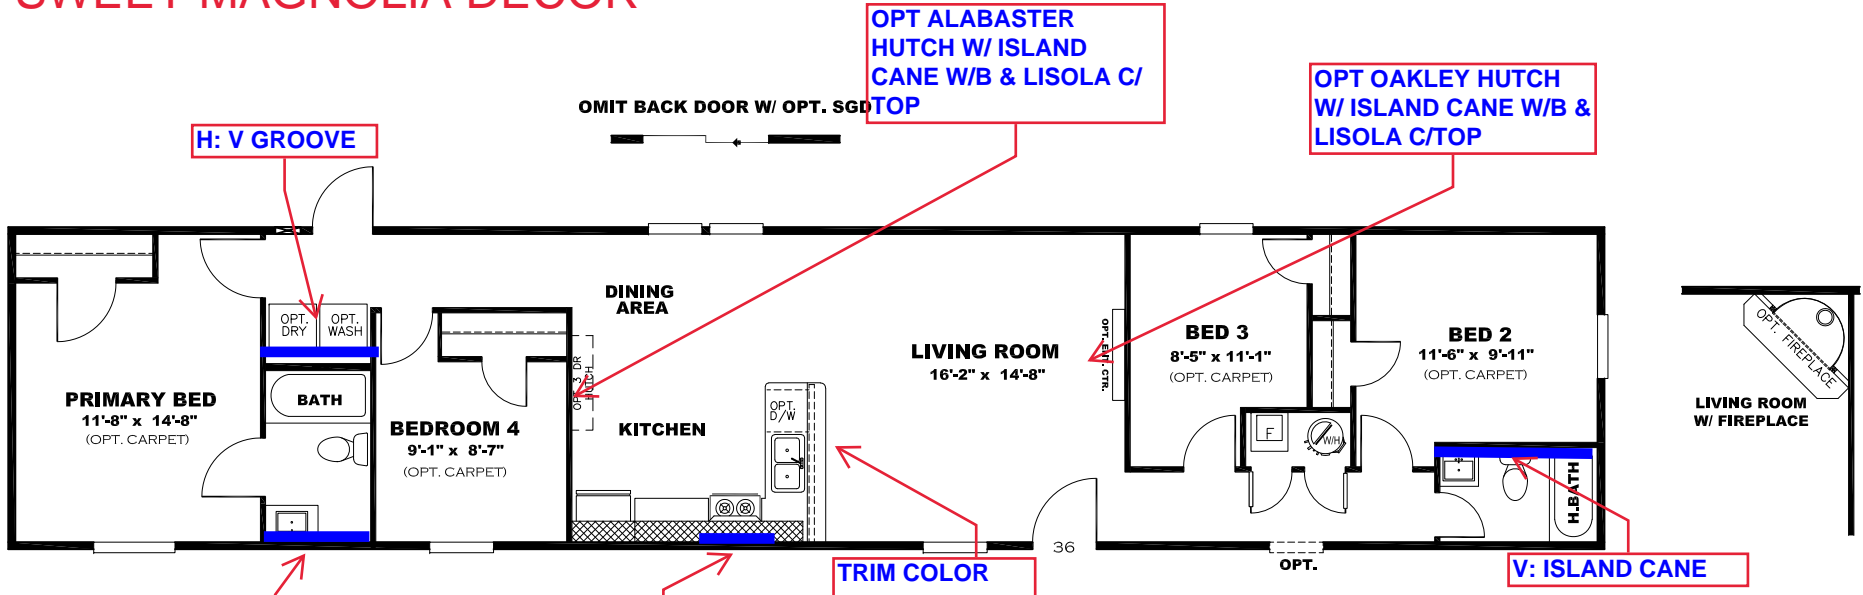

**** SWEET MAGNOLIA DECOR ****

OMIT BACK DOOR W/ OPT. SGD

V: ISLAND CANE

V: WHITE TIN TILE

TRIM COLOR

V: ISLAND CANE

V: ISLAND CANE

TRIM COLOR

KITCHEN CABINET COLOR: ALABASTER WHITE
KITCHEN COUNTERTOP COLOR: LISOLA
BATHS CABINET COLOR: ALABASTER WHITE
BATHS COUNTERTOP COLOR: LISOLA
TRIM COLOR: OAKLEY
FLOOR VINYL:
CARPET:

DRAWING# BRX-S092
 MODEL# BRX16764A
 16' x 76' BLAZER