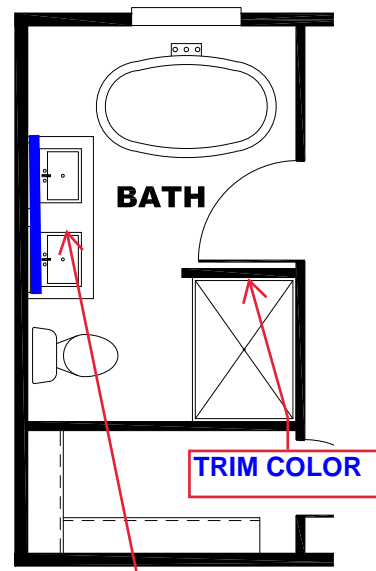

**** GREEN RIVER DECOR ****

KITCHEN CABINET COLOR : OAKLEY
KITCHEN COUNTERTOP COLOR: LISOLA
BATHS CABINET COLOR: OAKLEY
BATHS COUNTERTOP COLOR: LISOLA
TRIM COLOR: OAKLEY
VINYL COLOR:
CARPET COLOR

GLAMOUR BATH
V: ARABESQUE MINERAL