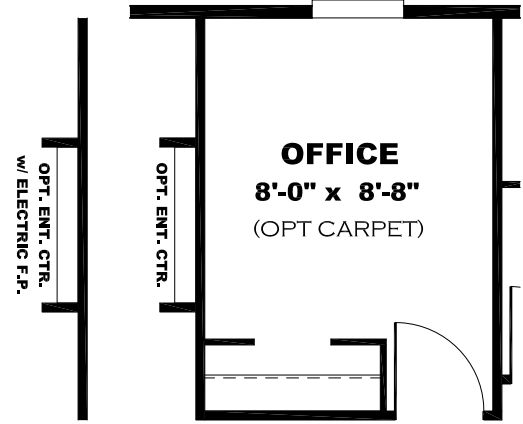

**** GREEN RIVER DECOR ****

KITCHEN CABINET COLOR : OAKLEY
KITCHEN COUNTERTOP COLOR: LISOLA
BATHS CABINET COLOR: OAKLEY
BATHS COUNTERTOP COLOR: LISOLA
TRIM COLOR: OAKLEY
VINYL COLOR:
CARPET COLOR

GLAMOUR BATH
V: ARABESQUE MINERAL