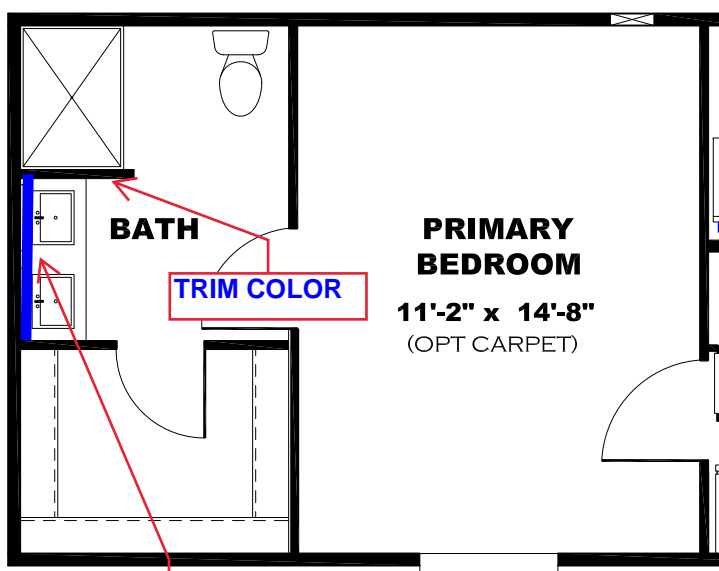

**** GREEN RIVER DECOR ****

KITCHEN CABINET COLOR : OAKLEY
KITCHEN COUNTERTOP COLOR: LISOLA
BATHS CABINET COLOR: OAKLEY
BATHS COUNTERTOP COLOR: LISOLA
TRIM COLOR: OAKLEY
VINYL COLOR:
CARPET COLOR

GLAMOUR BATH
V: ARABESQUE MINERAL