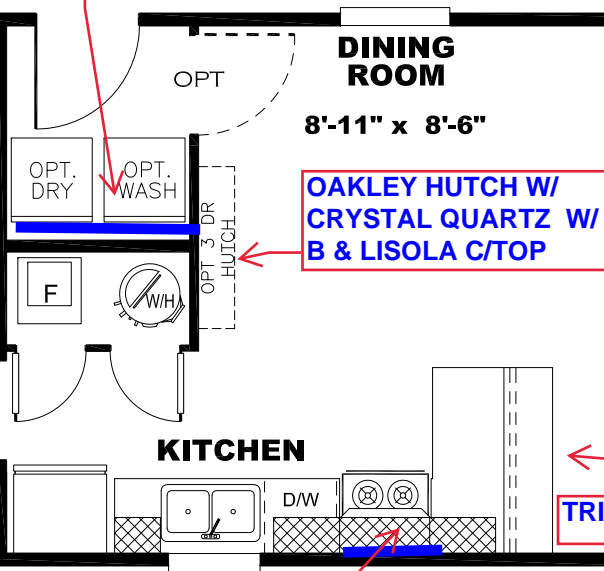

**** GREEN RIVER DECOR ****

KITCHEN CABINET COLOR : OAKLEY
KITCHEN COUNTERTOP COLOR: LISOLA
BATHS CABINET COLOR: OAKLEY
BATHS COUNTERTOP COLOR: LISOLA
TRIM COLOR: OAKLEY
VINYL COLOR:
CARPET COLOR

GLAMOUR BATH
V: ARABESQUE MINERAL

V: ARABESQUE MINERAL

H: WILLOW WHITE

V: ARABESQUE MINERAL

OAKLEY ENTER/CENTER W/ CRYSTAL QUARTZ W/B & LISOLA C/TOP

TRIM COLOR

CRYSTAL QUARTZ ALL WALLS

H: WILLOW WHITE

OPT FLIPPED KITCHEN