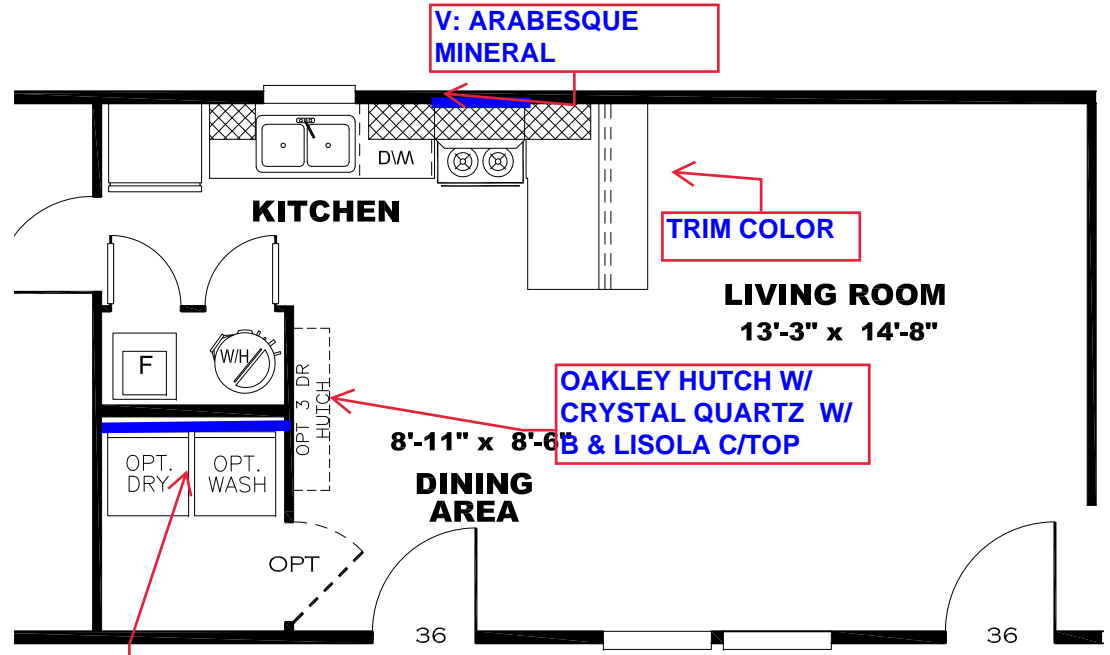

V: ARABESQUE MINERAL

H: WILLOW WHITE

V: ARABESQUE MINERAL

OAKLEY ENTER/CENTER W/ CRYSTAL QUARTZ W/B & LISOLA C/TOP

TRIM COLOR

CRYSTAL QUARTZ ALL WALLS

H: WILLOW WHITE

OPT FLIPPED KITCHEN

CRYSTAL QUARTZ ALL WALLS

OPT

OPT 2 BEDROOM