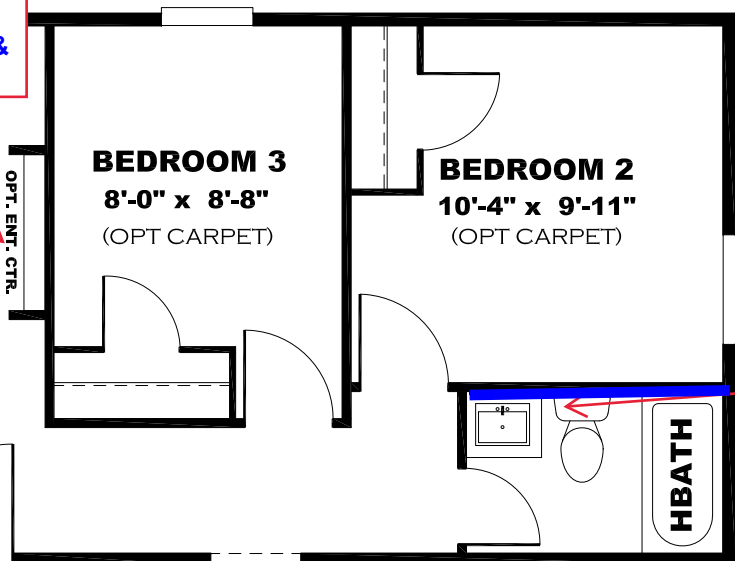

V: STEEL MESH