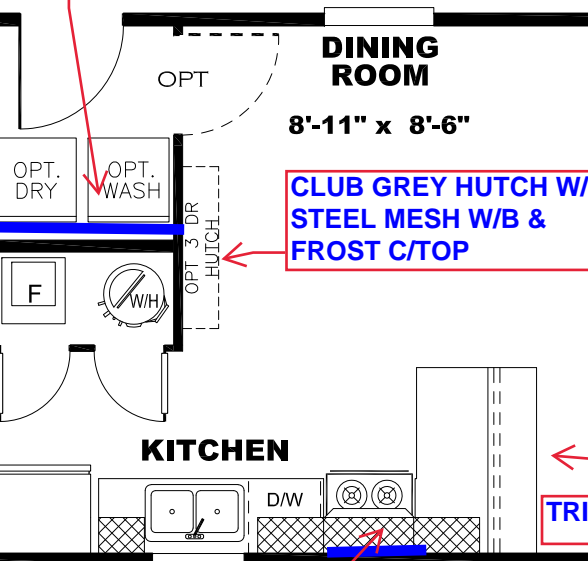

**** HEART OF STEEL DECOR ****

KITCHEN CABINET COLOR : ALABASTER WHITE
KITCHEN COUNTERTOP COLOR: FROST
BATHS CABINET COLOR: ALABASTER WHITE
BATHS COUNTERTOP COLOR: LISOLA
TRIM COLOR: CLUB GREY
VINYL COLOR:

V: STEEL MESH

V: ARABESQUE MINERAL

V: ARABESQUE MINERAL

H: WILLOW WHITE

V: ARABESQUE MINERAL

V: STEEL MESH

H: WILLOW WHITE

OPT