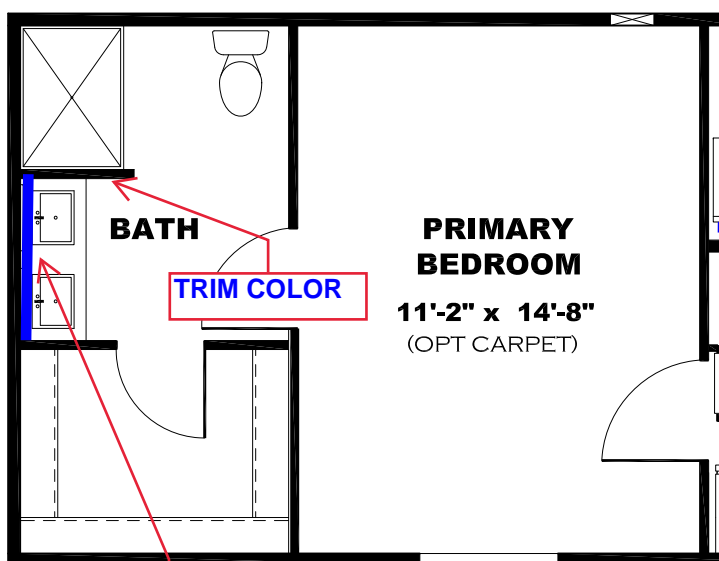

** HEART OF STEEL DECOR **

KITCHEN CABINET COLOR : ALABASTER WHITE
KITCHEN COUNTERTOP COLOR: FROST
BATHS CABINET COLOR: ALABASTER WHITE
BATHS COUNTERTOP COLOR: LISOLA
TRIM COLOR: CLUB GREY
VINYL COLOR:

V: STEEL MESH

V: ARABESQUE MINERAL

V: ARABESQUE MINERAL

H: WILLOW WHITE

V: ARABESQUE MINERAL

V: STEEL MESH

H: WILLOW WHITE

OPT