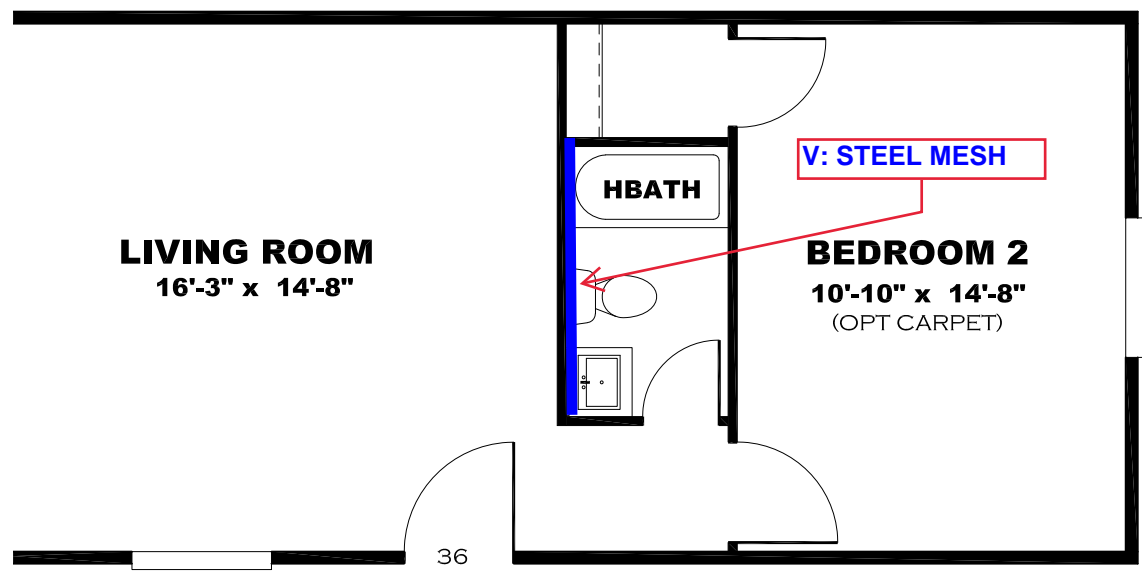

** HEART OF STEEL DECOR **

KITCHEN CABINET COLOR : ALABASTER WHITE
KITCHEN COUNTERTOP COLOR: FROST
BATHS CABINET COLOR: ALABASTER WHITE
BATHS COUNTERTOP COLOR: LISOLA
TRIM COLOR: CLUB GREY
VINYL COLOR:

V: STEEL MESH

V: ARABESQUE MINERAL

V: ARABESQUE MINERAL

H: WILLOW WHITE

V: ARABESQUE MINERAL

V: STEEL MESH

H: WILLOW WHITE

OPT