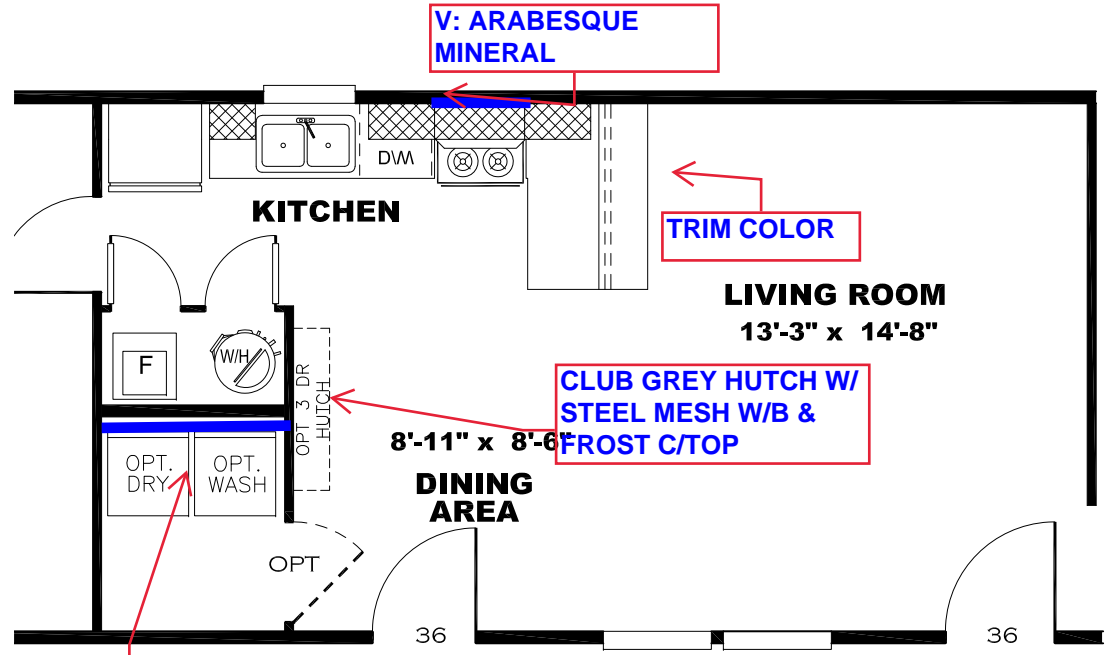

H: WILLOW WHITE