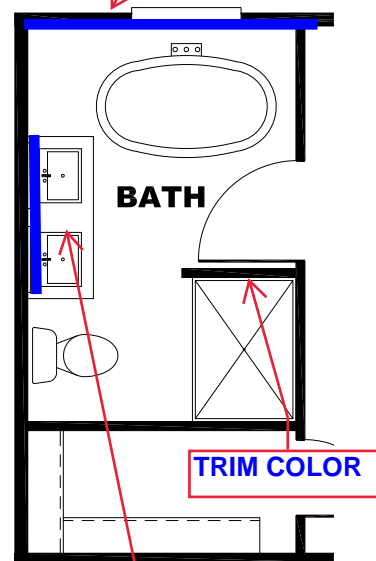

V: STEEL MESH

V: ARABESQUE MINERAL