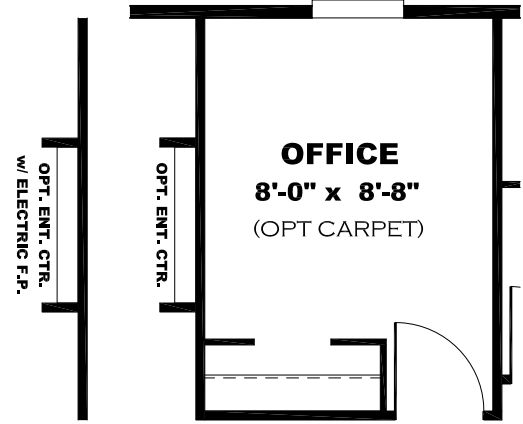

**** HEART OF STEEL DECOR ****

KITCHEN CABINET COLOR : ALABASTER WHITE
KITCHEN COUNTERTOP COLOR: FROST
BATHS CABINET COLOR: ALABASTER WHITE
BATHS COUNTERTOP COLOR: LISOLA
TRIM COLOR: CLUB GREY
VINYL COLOR: