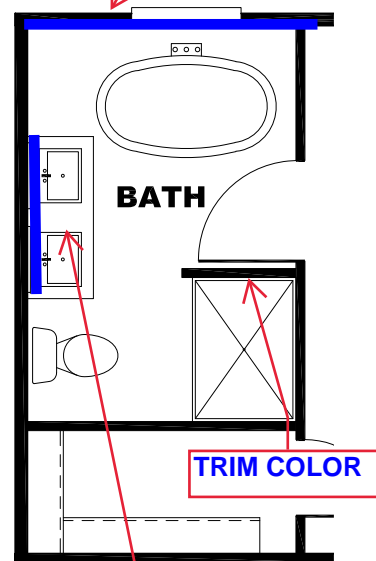

**** HEART OF STEEL DECOR ****

KITCHEN CABINET COLOR : ALABASTER WHITE
KITCHEN COUNTERTOP COLOR: FROST
BATHS CABINET COLOR: ALABASTER WHITE
BATHS COUNTERTOP COLOR: LISOLA
TRIM COLOR: CLUB GREY
VINYL COLOR:

V: STEEL MESH

V: ARABESQUE MINERAL

V: ARABESQUE MINERAL

V: ARABESQUE MINERAL

H: WILLOW WHITE

OPT FLIPPED KITCHEN

OPT 2 BEDROOM

OPT