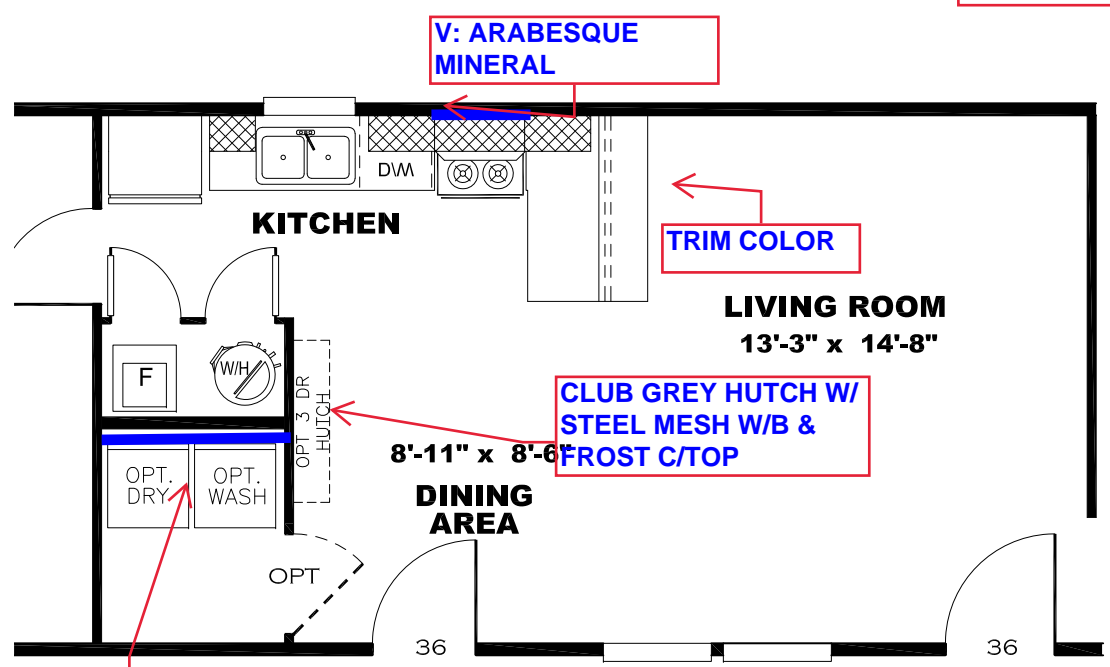

**** HEART OF STEEL DECOR ****

KITCHEN CABINET COLOR : ALABASTER WHITE
KITCHEN COUNTERTOP COLOR: FROST
BATHS CABINET COLOR: ALABASTER WHITE
BATHS COUNTERTOP COLOR: LISOLA
TRIM COLOR: CLUB GREY
VINYL COLOR:

V: STEEL MESH

V: ARABESQUE MINERAL

V: ARABESQUE MINERAL

V: ARABESQUE MINERAL

H: WILLOW WHITE

OPT FLIPPED KITCHEN

OPT 2 BEDROOM

OPT