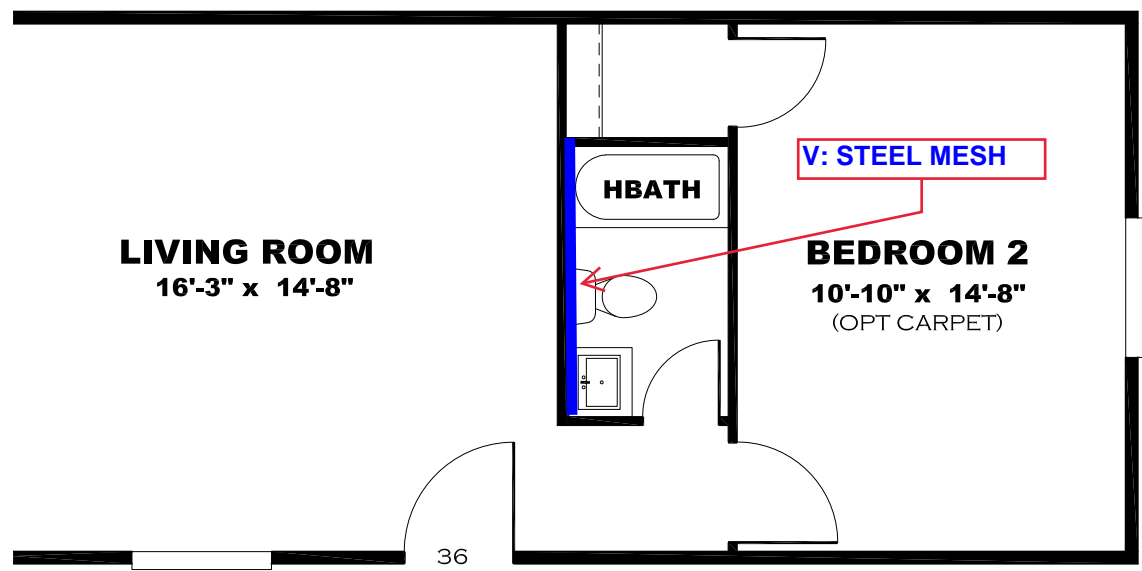

V: STEEL MESH

V: ARABESQUE MINERAL

V: ARABESQUE MINERAL

V: ARABESQUE MINERAL

H: WILLOW WHITE

OPT FLIPPED KITCHEN

OPT 2 BEDROOM

OPT