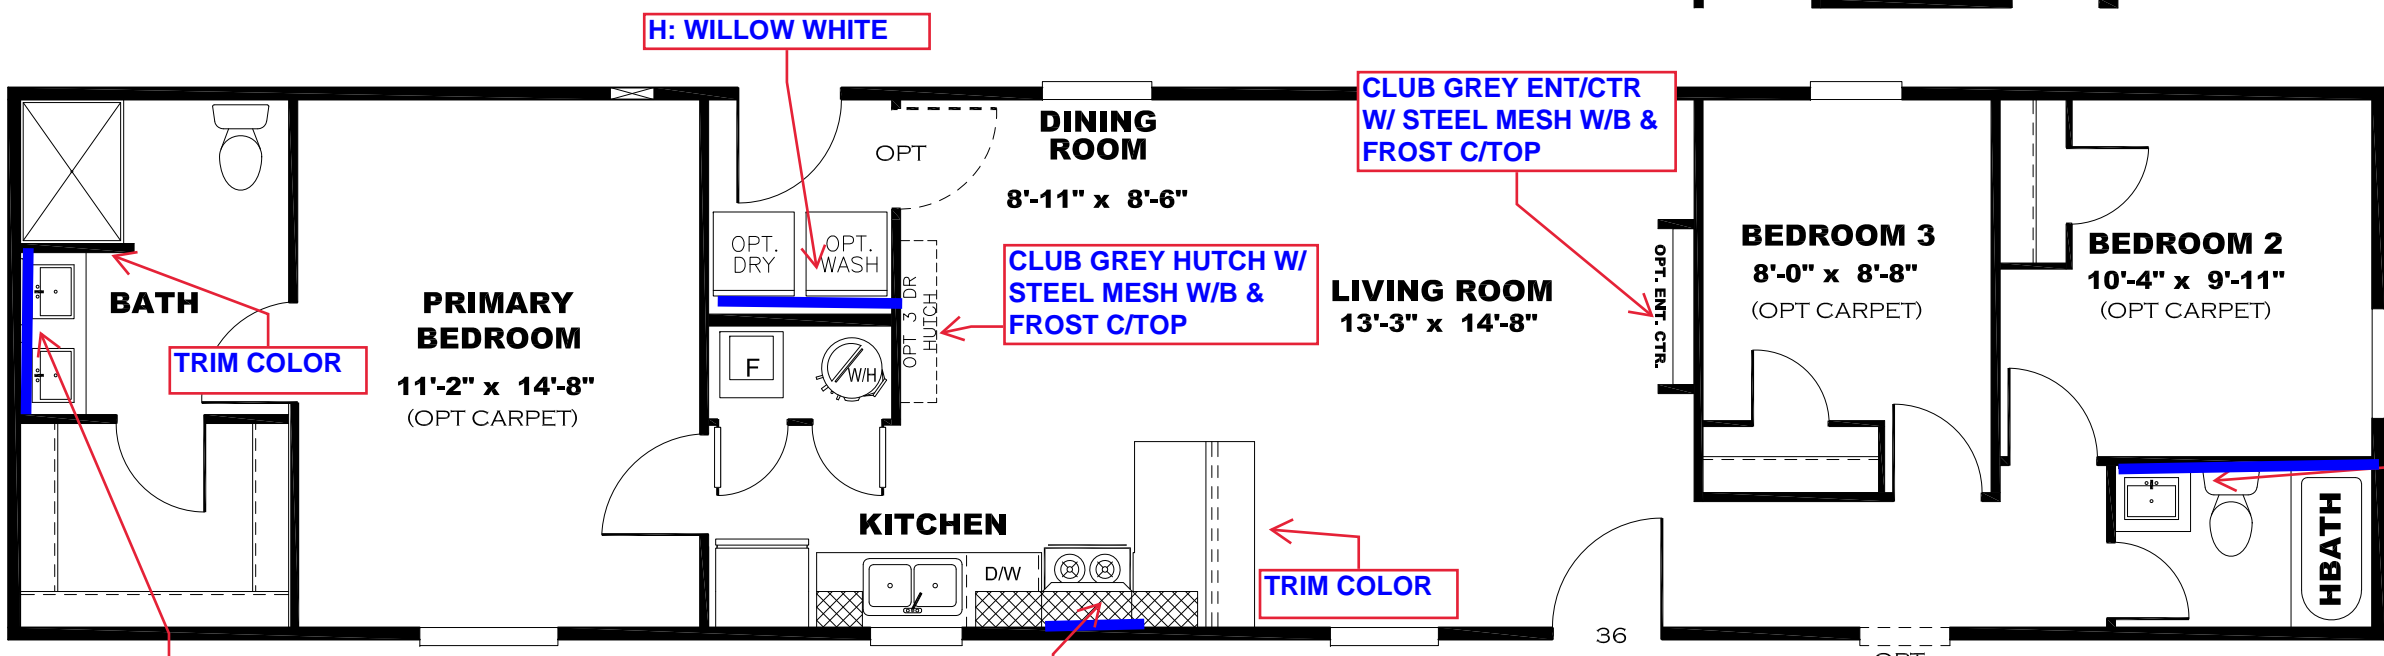

**** HEART OF STEEL DECOR ****

KITCHEN CABINET COLOR : ALABASTER WHITE
KITCHEN COUNTERTOP COLOR: FROST
BATHS CABINET COLOR: ALABASTER WHITE
BATHS COUNTERTOP COLOR: LISOLA
TRIM COLOR: CLUB GREY
VINYL COLOR:

V: STEEL MESH

V: ARABESQUE MINERAL

V: ARABESQUE MINERAL

V: ARABESQUE MINERAL

H: WILLOW WHITE

OPT FLIPPED KITCHEN

OPT 2 BEDROOM

OPT