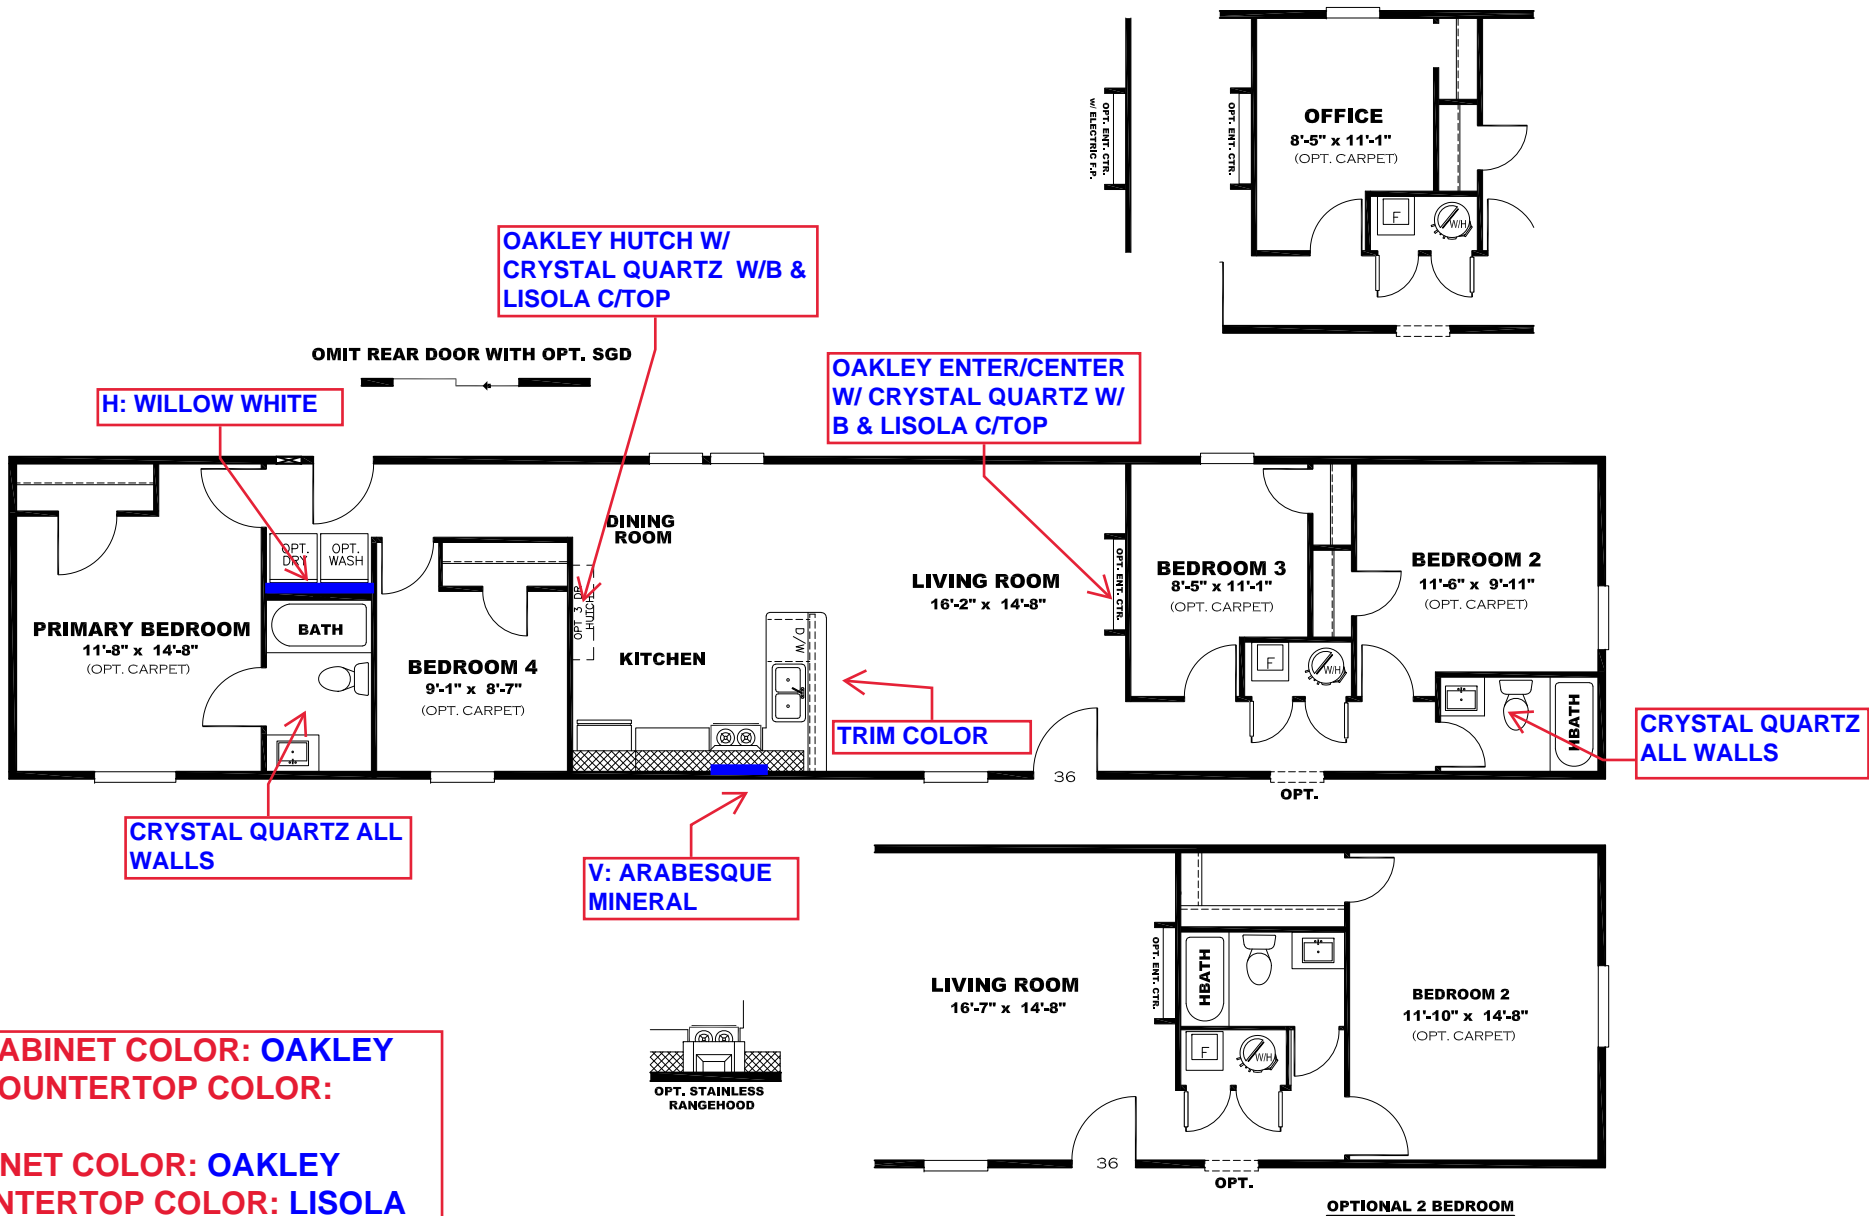

**** GREEN RIVER DECOR ****

KITCHEN CABINET COLOR: OAKLEY
KITCHEN COUNTERTOP COLOR: LISOLA
BATH CABINET COLOR: OAKLEY
BATH COUNTERTOP COLOR: LISOLA
TRIM COLOR: OAKLEY
FLOOR VINYL:
CARPET:

DRAWING# BRX-S092
 MODEL# BRX16764A
 16' x 76' BLAZER