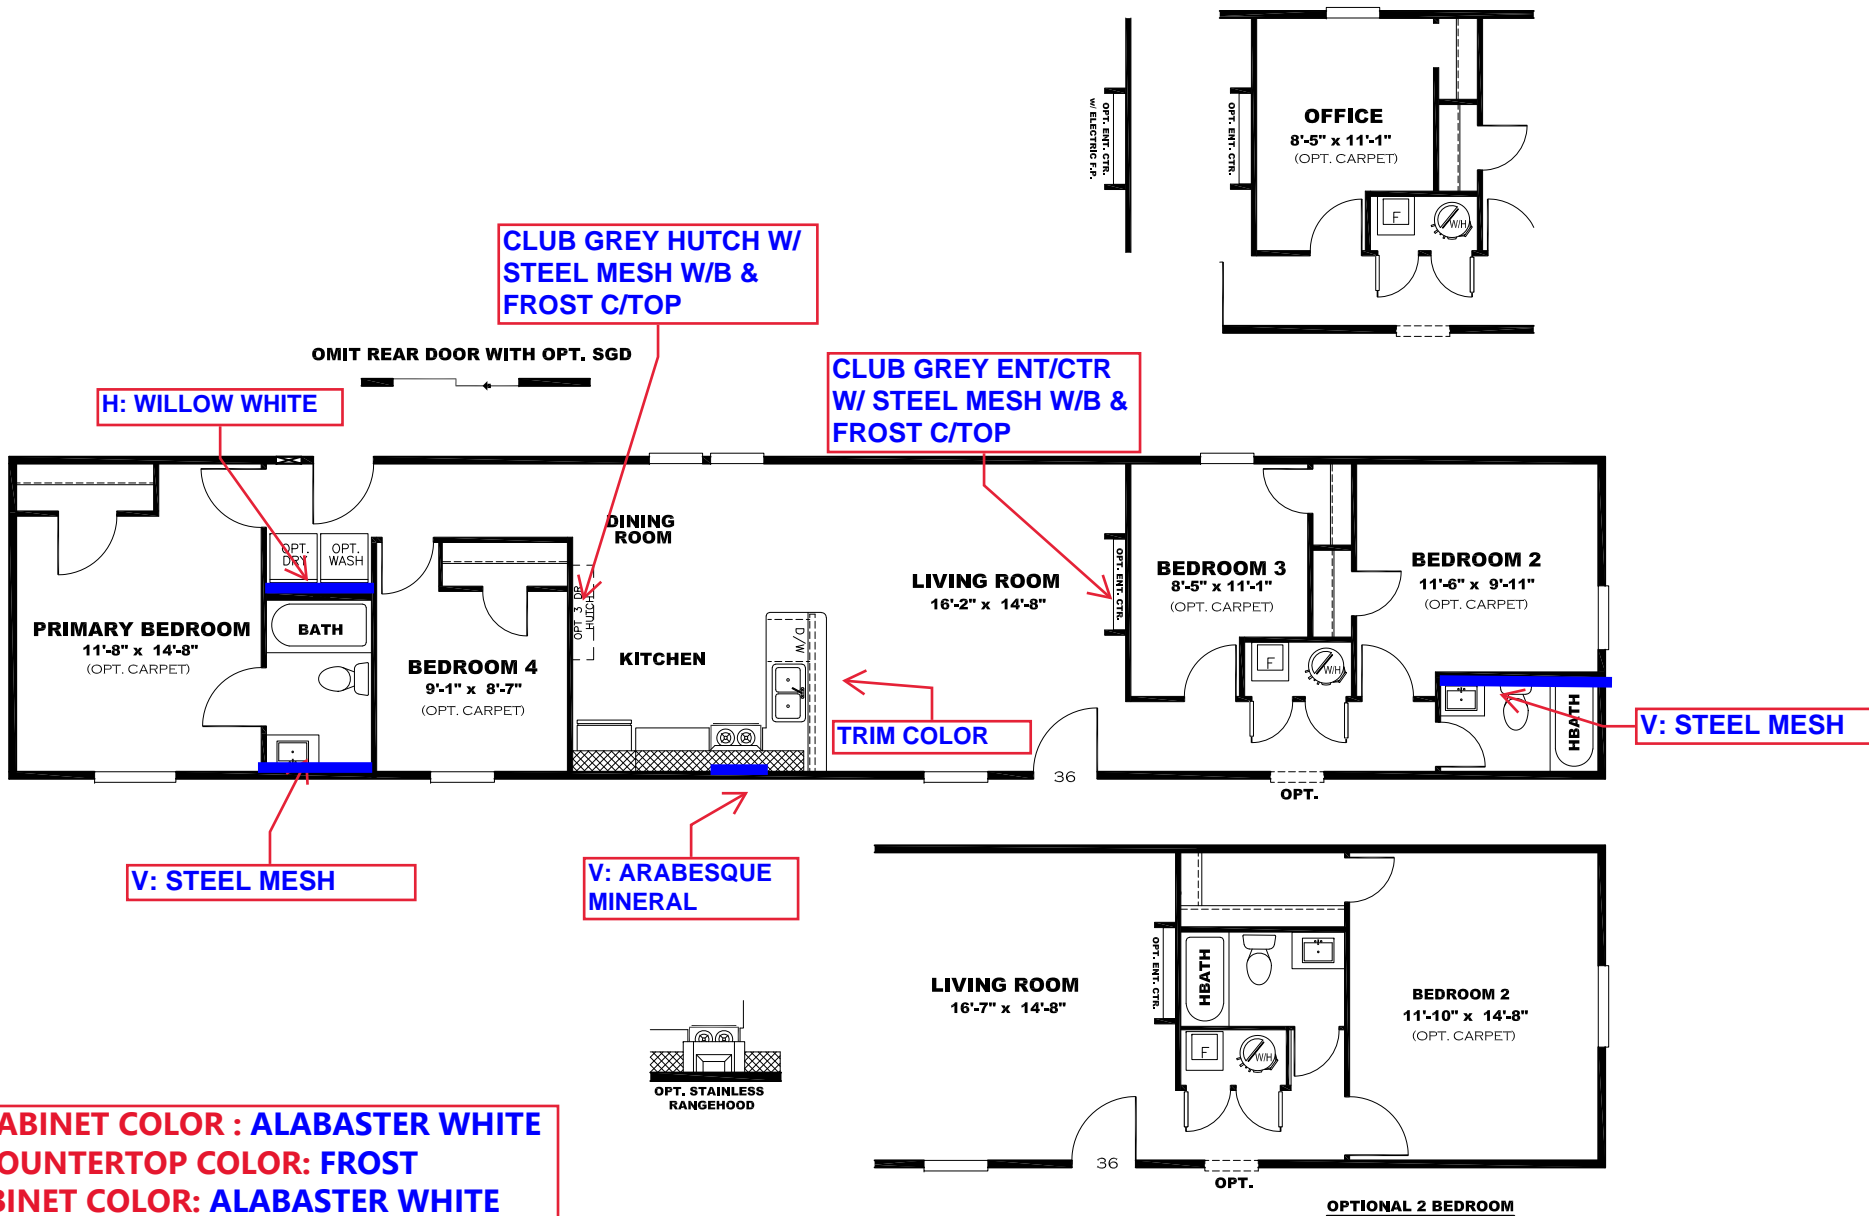

**** HEART OF STEEL DECOR ****

KITCHEN CABINET COLOR : ALABASTER WHITE
KITCHEN COUNTERTOP COLOR: FROST
BATHS CABINET COLOR: ALABASTER WHITE
BATHS COUNTERTOP COLOR: LISOLA
TRIM COLOR: CLUB GREY
VINYL COLOR:

DRAWING# BRX-S092
 MODEL# BRX16764A
 16' x 76' BLAZER