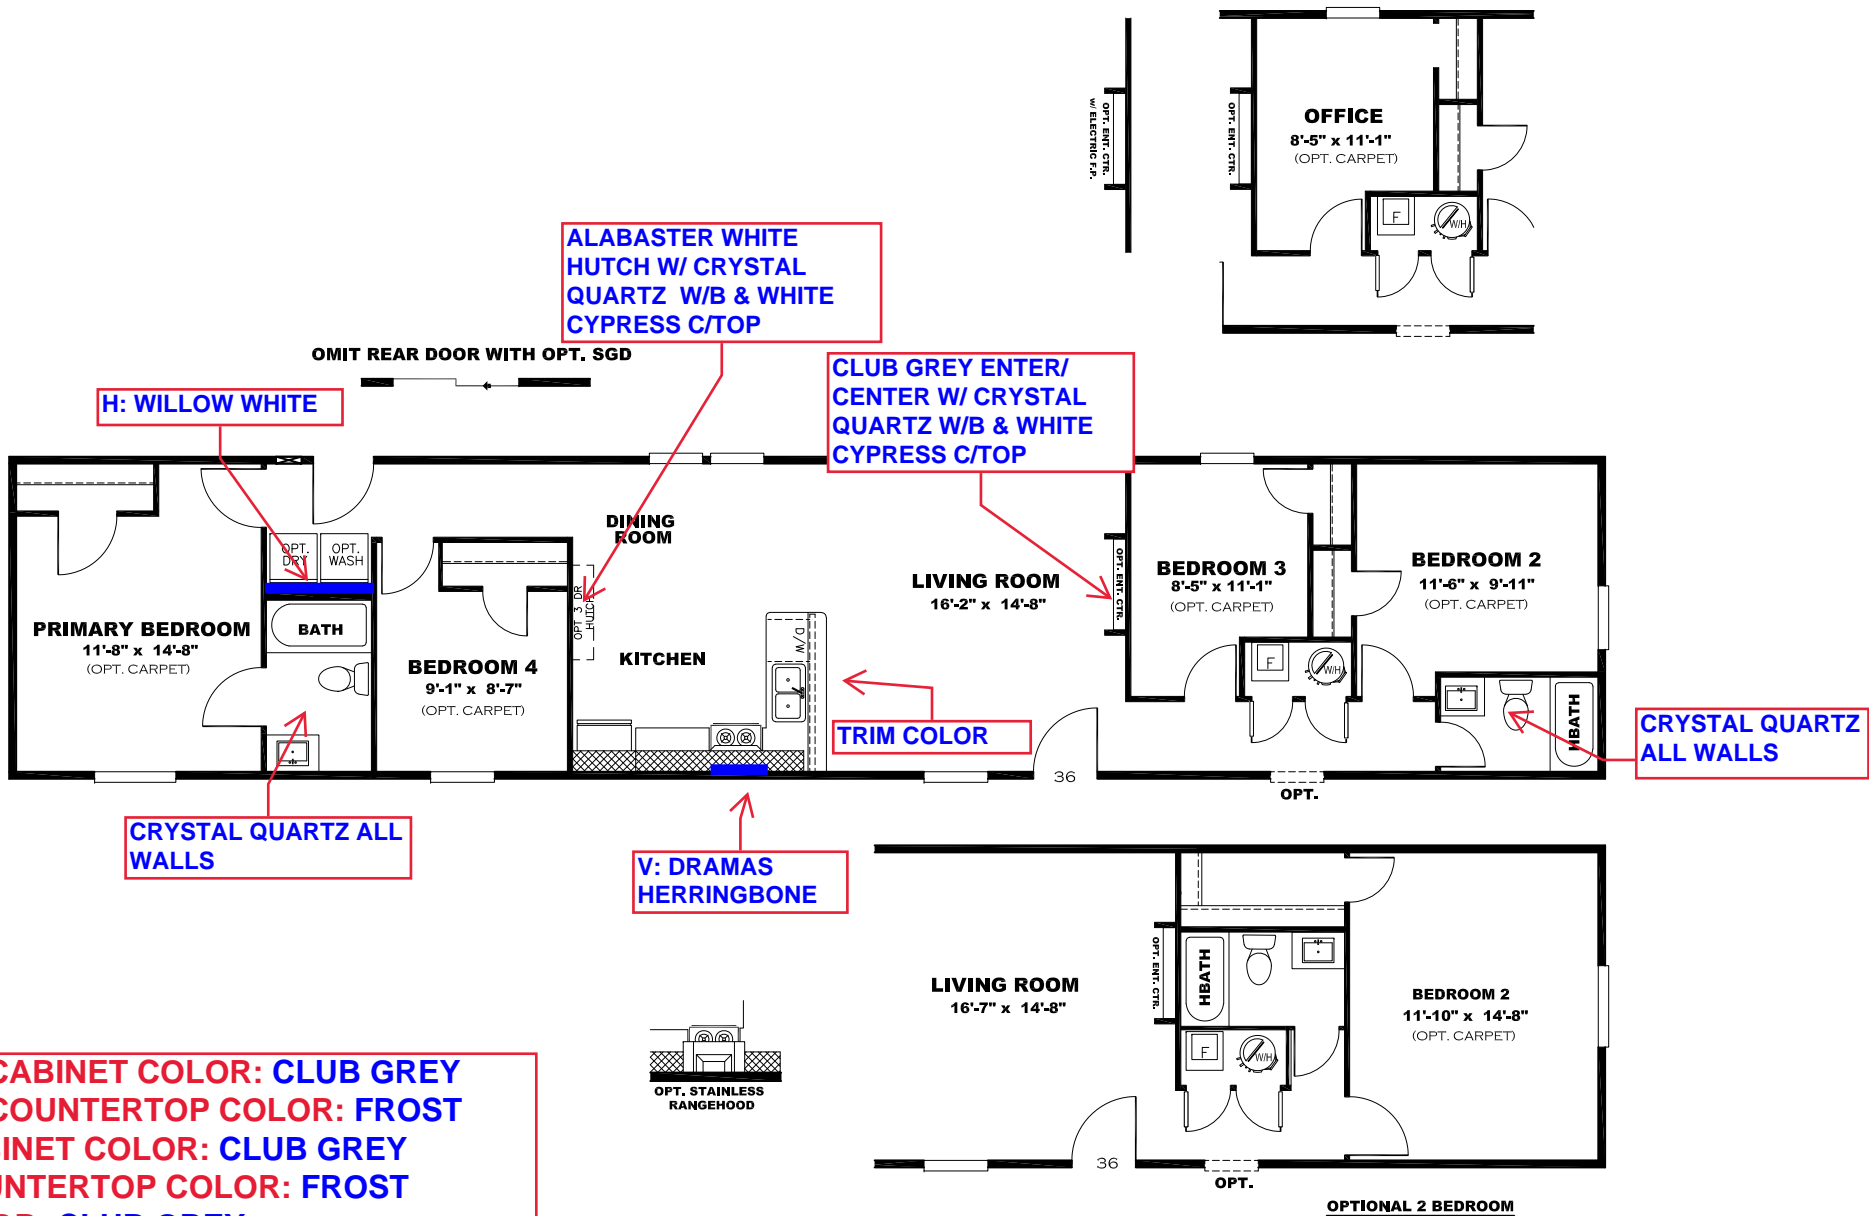

**** KODA CHROME DECOR ****

KITCHEN CABINET COLOR: CLUB GREY
KITCHEN COUNTERTOP COLOR: FROST
BATH CABINET COLOR: CLUB GREY
BATH COUNTERTOP COLOR: FROST
TRIM COLOR: CLUB GREY
FLOOR VINYL:
CARPET:

DRAWING# BRX-S092
 MODEL# BRX16764A
 16' x 76' BLAZER