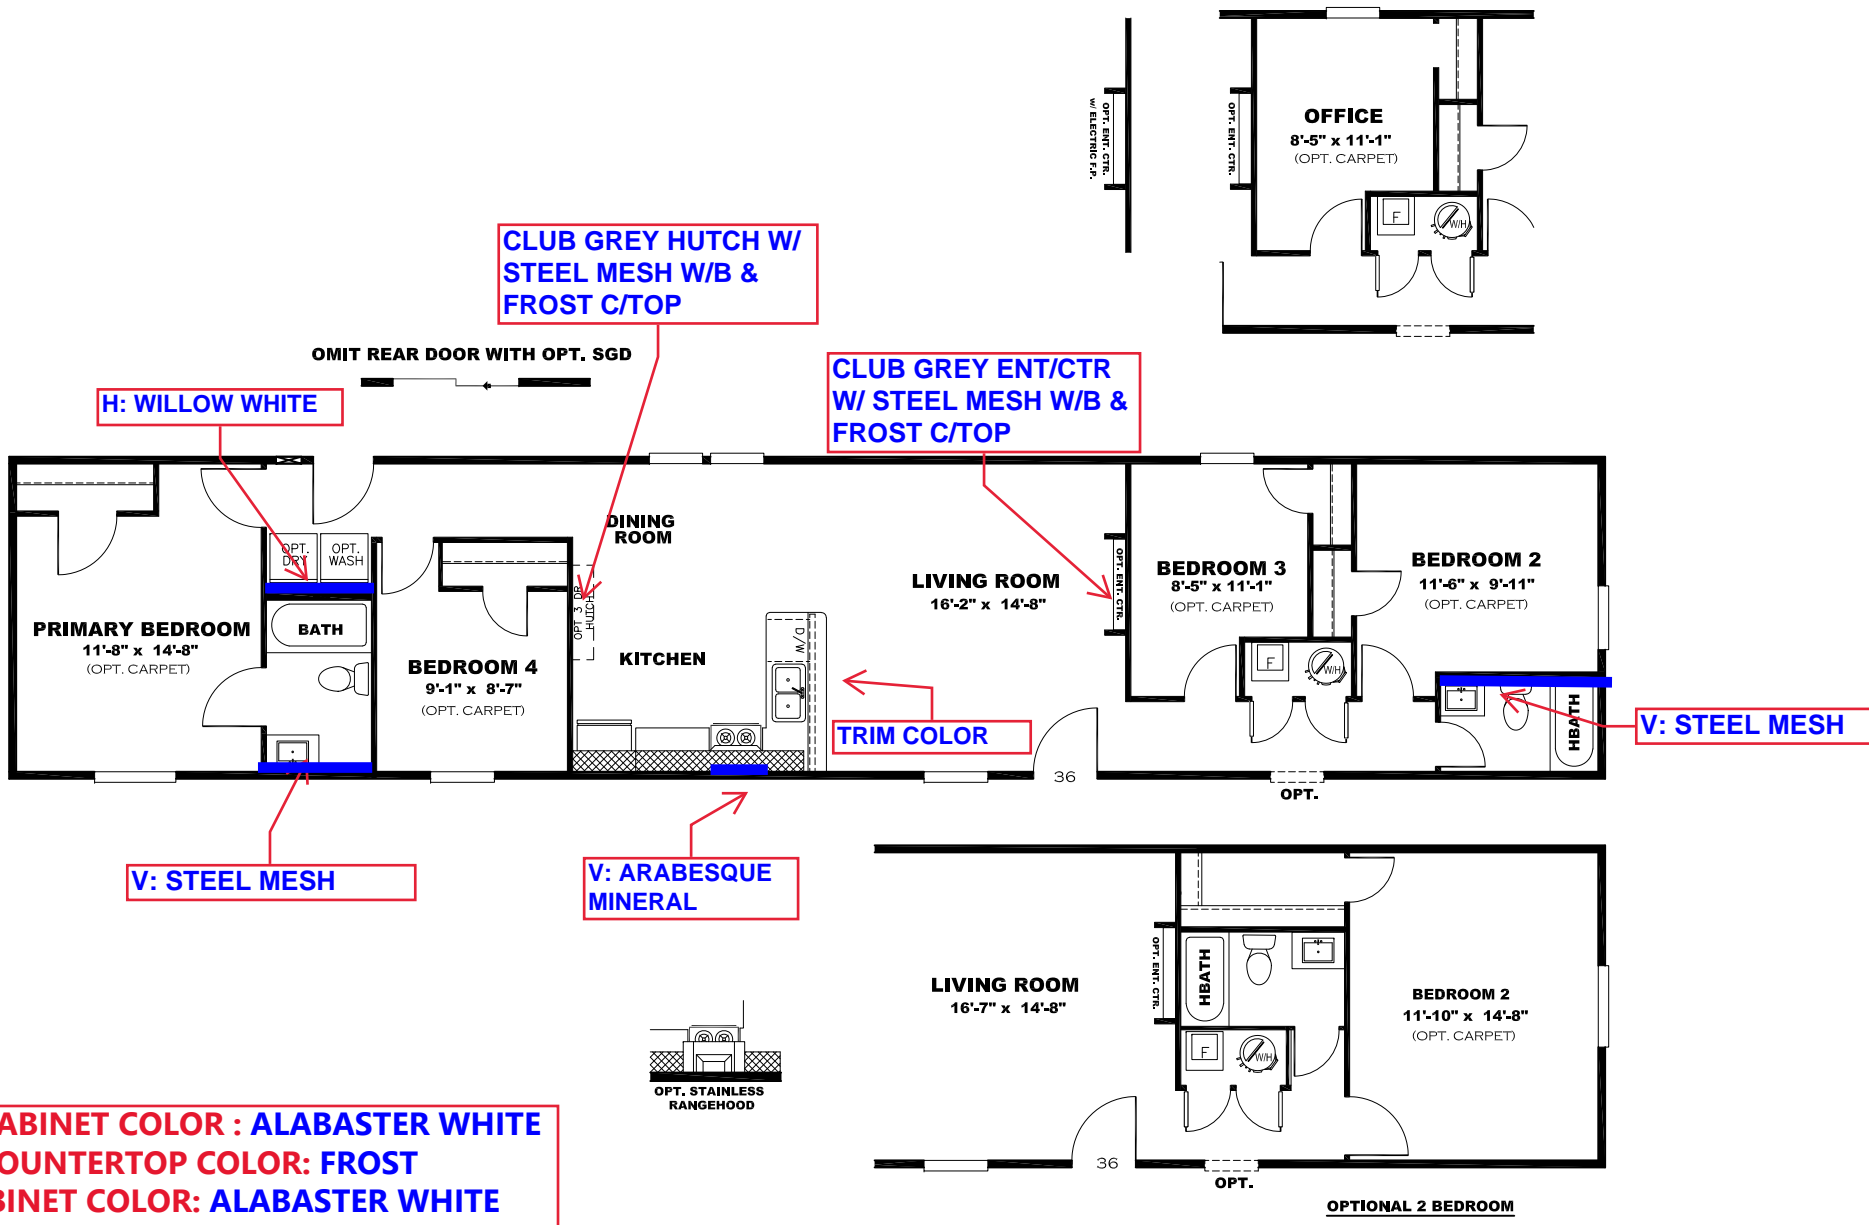

**** HEART OF STEEL DECOR ****

KITCHEN CABINET COLOR : ALABASTER WHITE
KITCHEN COUNTERTOP COLOR: FROST
BATHS CABINET COLOR: ALABASTER WHITE
BATHS COUNTERTOP COLOR: LISOLA
TRIM COLOR: CLUB GREY
VINYL COLOR:

DRAWING# BRX-S092
 MODEL# BRX16764A
 16' x 76' BLAZER