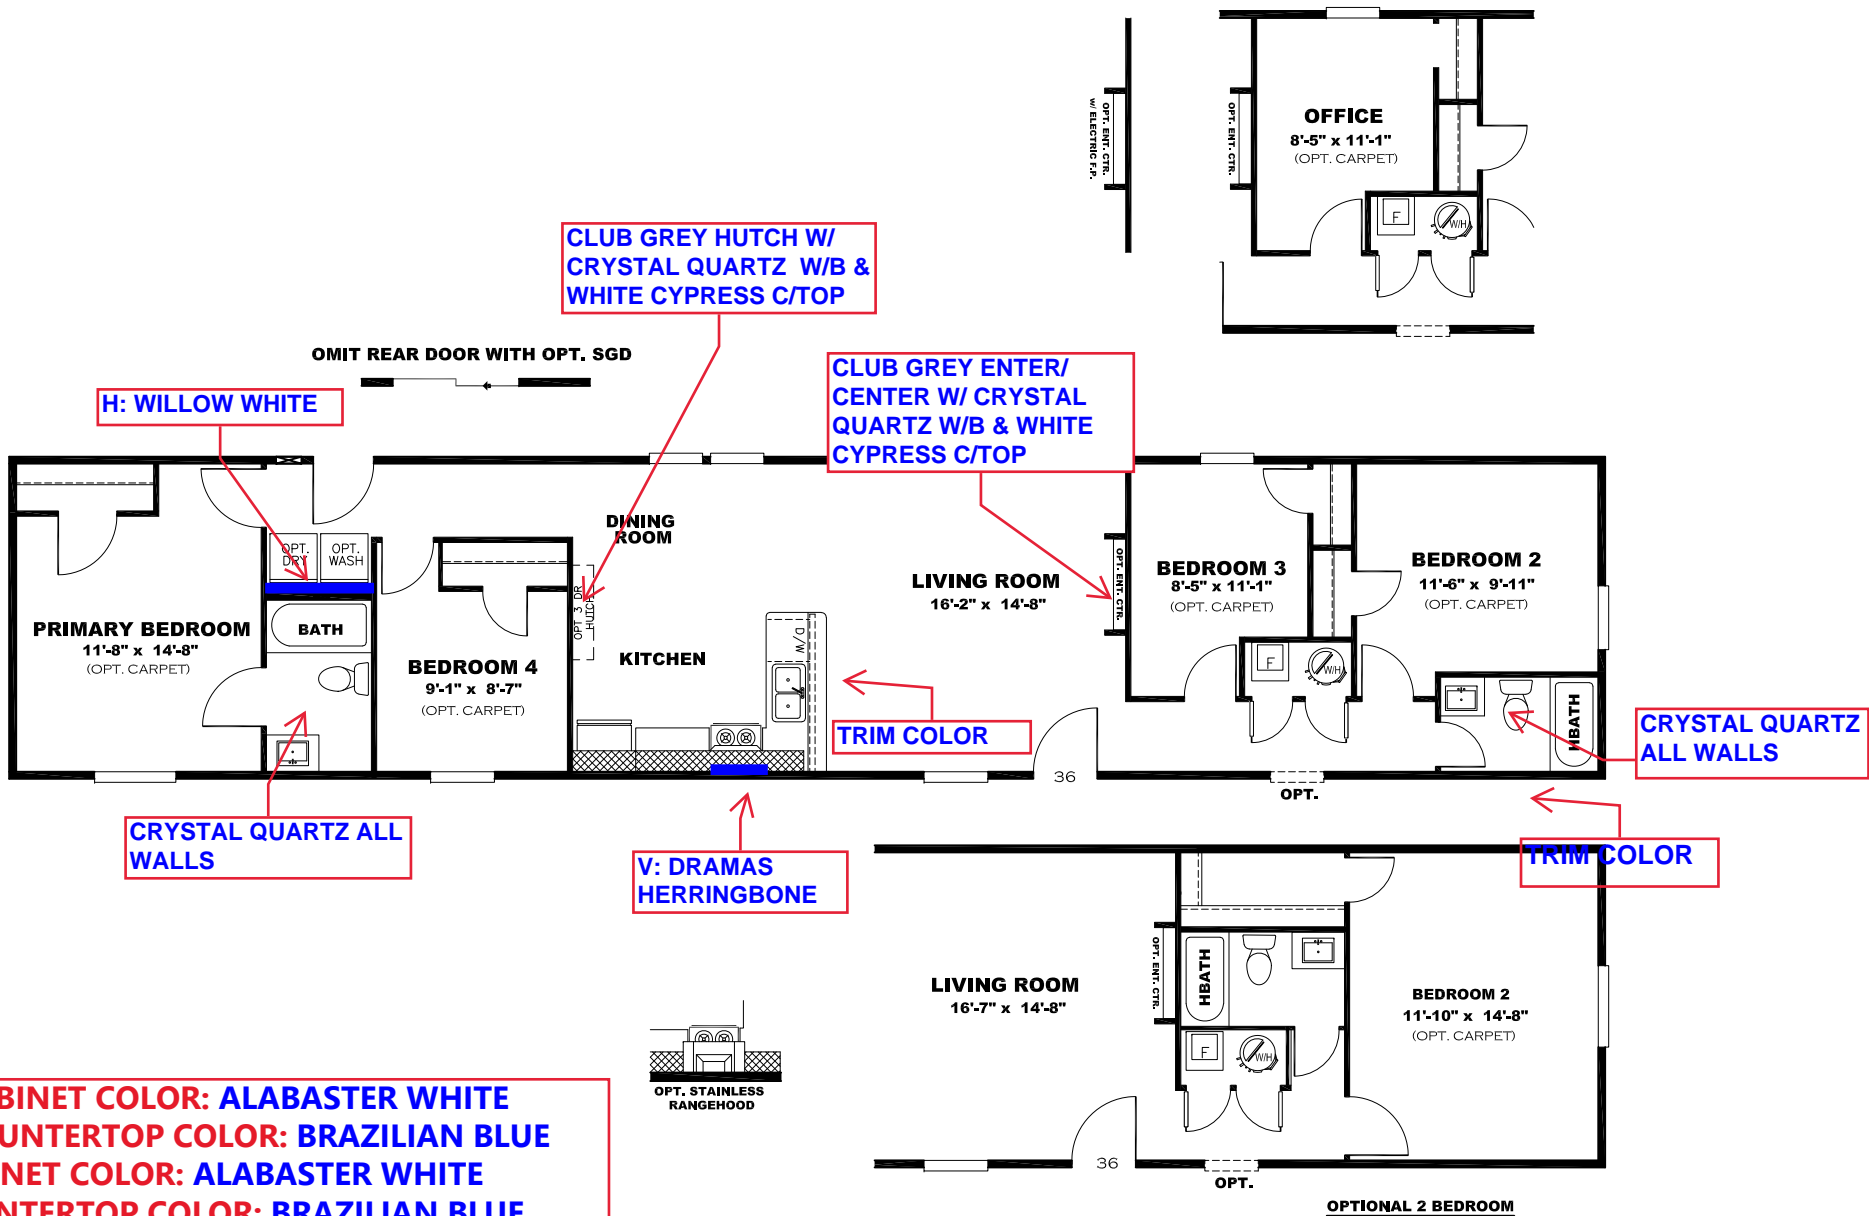

**** SHINING STAR DECOR ****

KITCHEN CABINET COLOR: ALABASTER WHITE
KITCHEN COUNTERTOP COLOR: BRAZILIAN BLUE
HBATH CABINET COLOR: ALABASTER WHITE
HBATH COUNTERTOP COLOR: BRAZILIAN BLUE
PBATH CABINET COLOR: CLUB GREY
PBATH COUNTERTOP COLOR: WHITE CYPRESS
TRIM COLOR: CLUB GREY
FLOOR VINYL:

DRAWING# BRX-S092
 MODEL# BRX16764A
 16' x 76' BLAZER