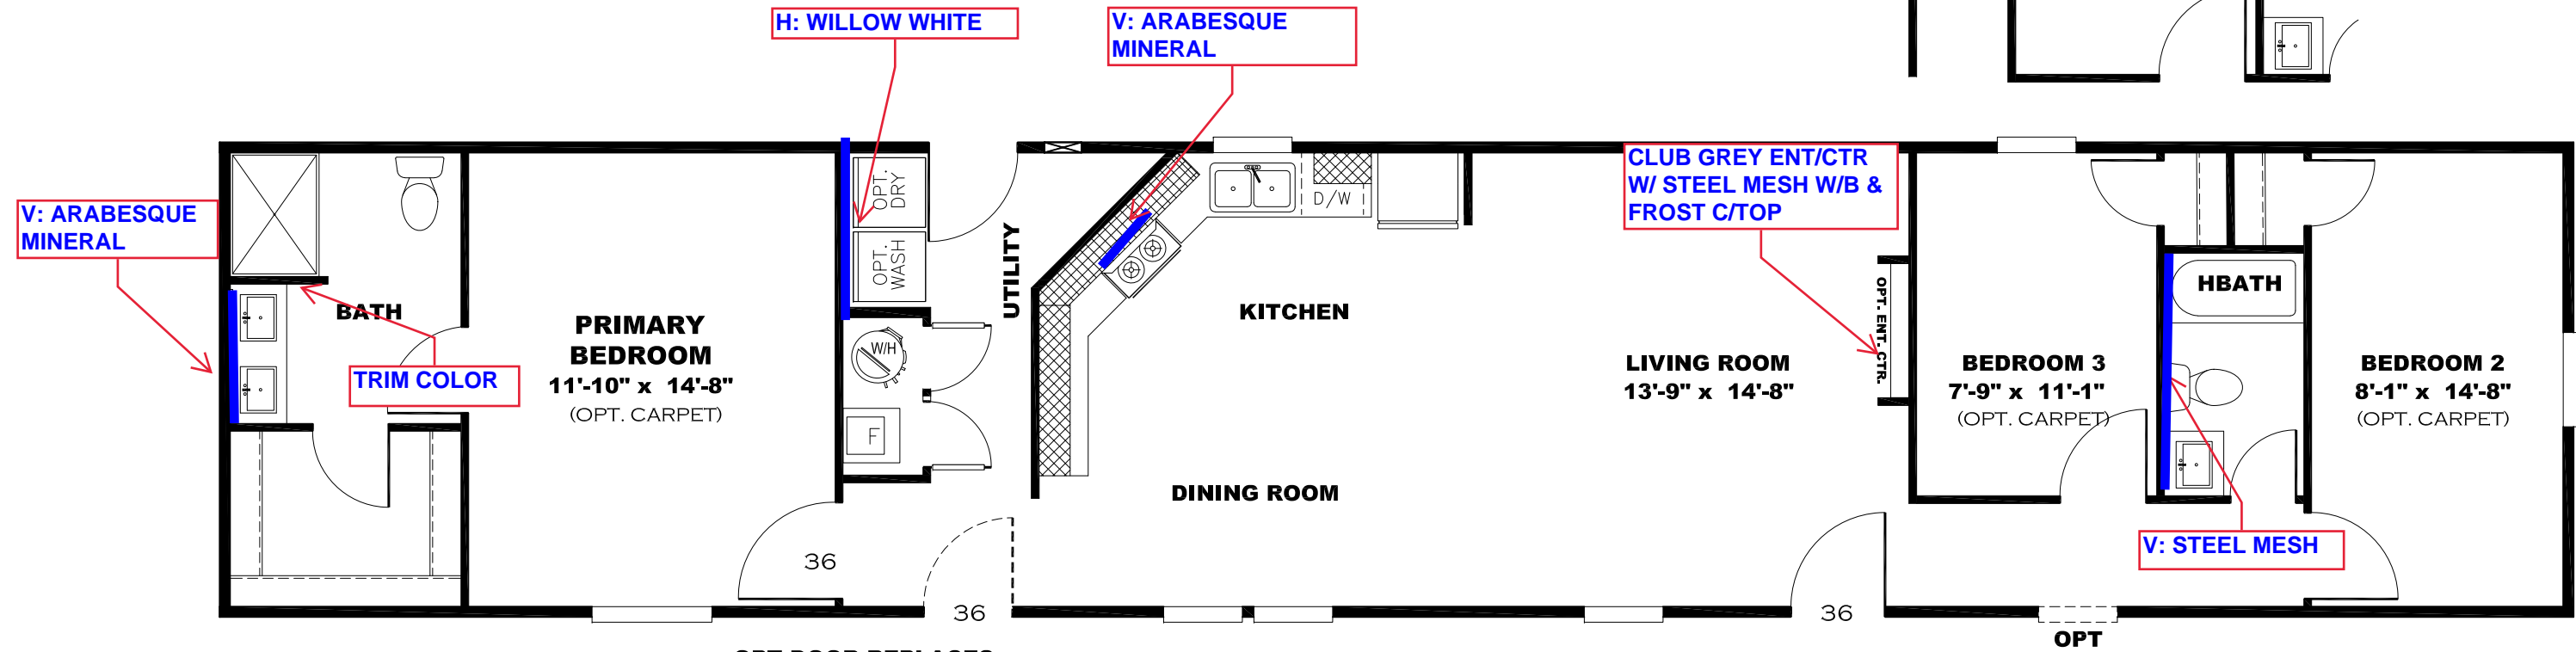

**** HEART OF STEEL DECOR ****

KITCHEN CABINET COLOR : ALABASTER WHITE
KITCHEN COUNTERTOP COLOR: FROST
KITCHEN ISLAND COLOR: ALABASTER WHITE
KITCHEN ISLAND COUNTERTOP COLOR: LISOLA
BATHS CABINET COLOR: ALABASTER WHITE
BATHS COUNTERTOP COLOR: LISOLA
TRIM COLOR: CLUB GREY
VINYL COLOR:

OPT DOOR REPLACES REAR DOOR

V: STEEL MESH

V: ARABESQUE MINERAL