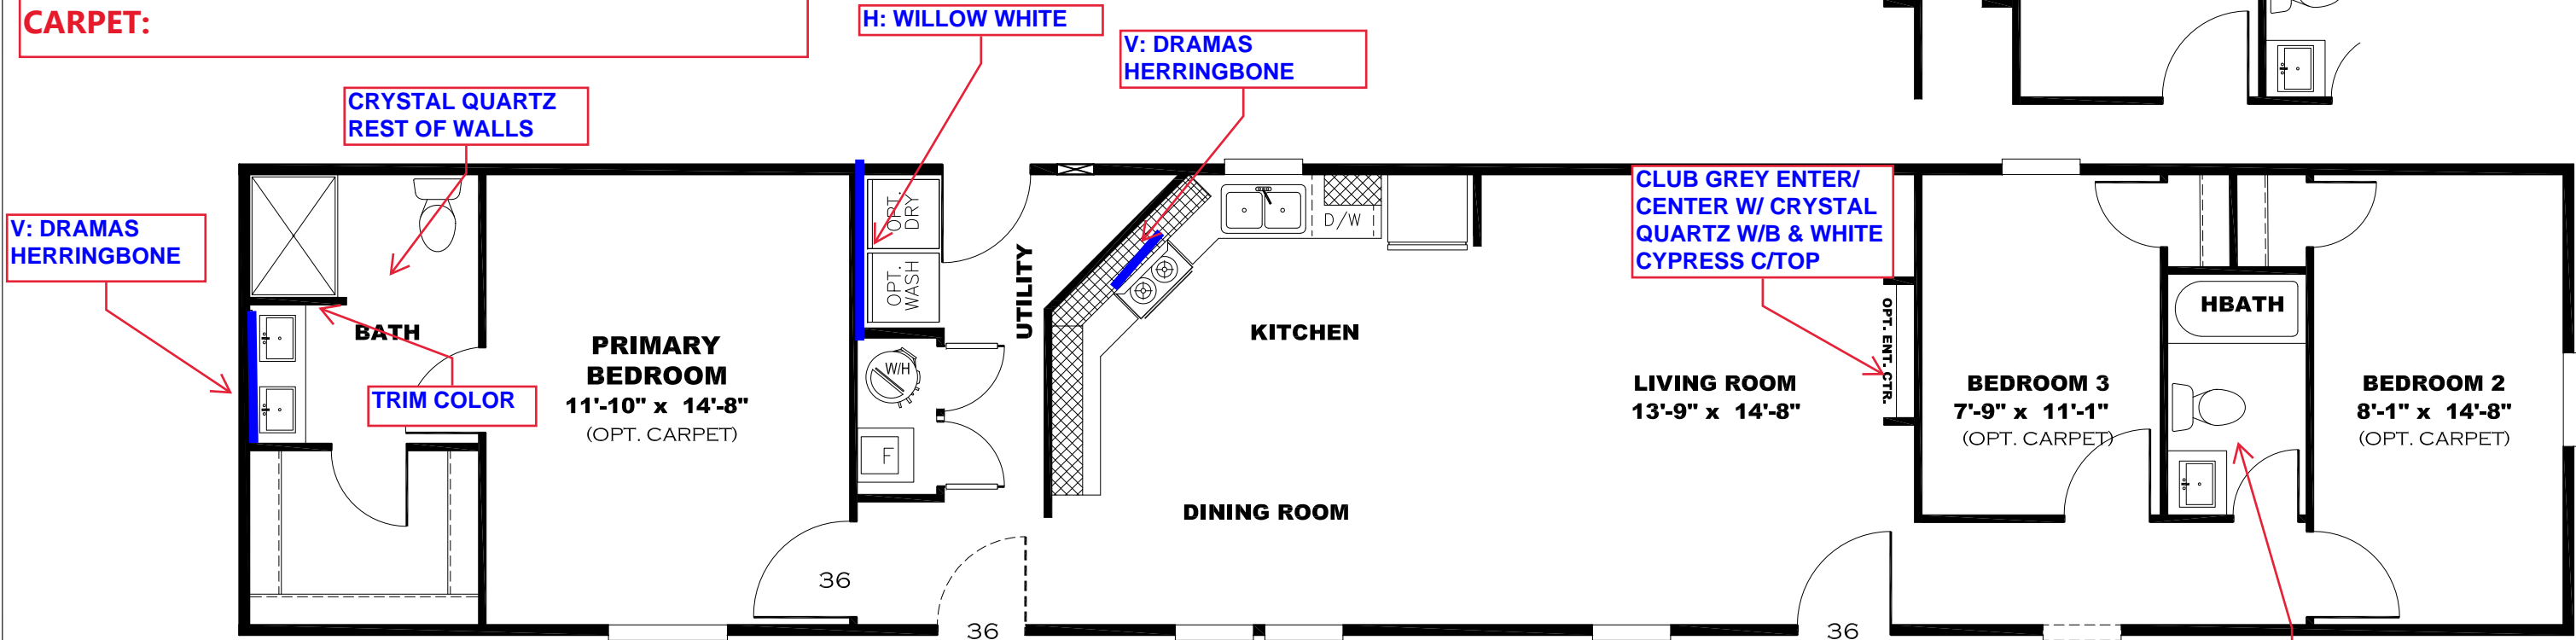

KITCHEN CABINET COLOR: CLUB GREY
KITCHEN COUNTERTOP COLOR: FROST
KITCHEN ISLAND COLOR: ALABASTER WHITE
KITCHEN ISLAND COUNTERTOP: WHITE CYPRESS
BATHS CABINET COLOR: CLUB GREY
BATHS COUNTERTOP COLOR: FROST
TRIM COLOR: CLUB GREY
FLOOR VINYL:
CARPET:

**** KODA CHROME DECOR ****

OPT DOOR REPLACES REAR DOOR