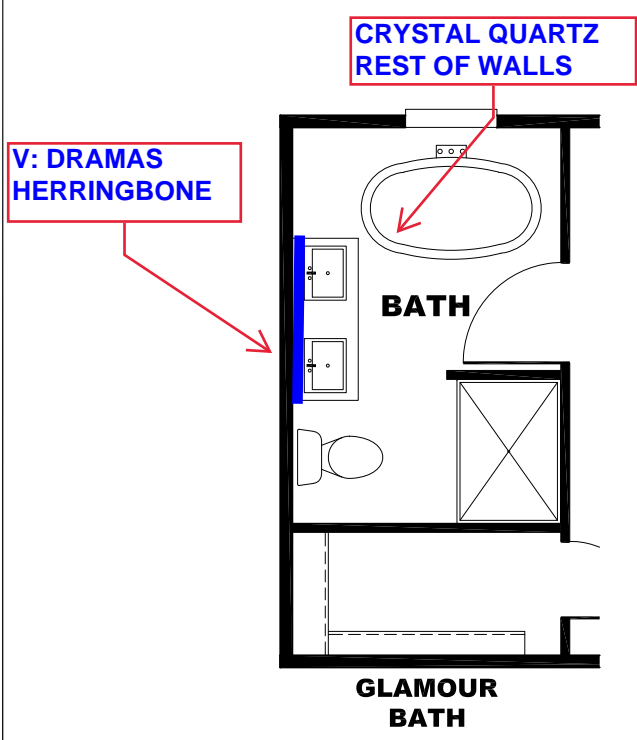

KITCHEN CABINET COLOR: CLUB GREY
KITCHEN COUNTERTOP COLOR: FROST
KITCHEN ISLAND COLOR: ALABASTER WHITE
KITCHEN ISLAND COUNTERTOP: WHITE CYPRESS
BATHS CABINET COLOR: CLUB GREY
BATHS COUNTERTOP COLOR: FROST
TRIM COLOR: CLUB GREY
FLOOR VINYL:
CARPET:

**** KODA CHROME DECOR ****

OPT DOOR REPLACES REAR DOOR