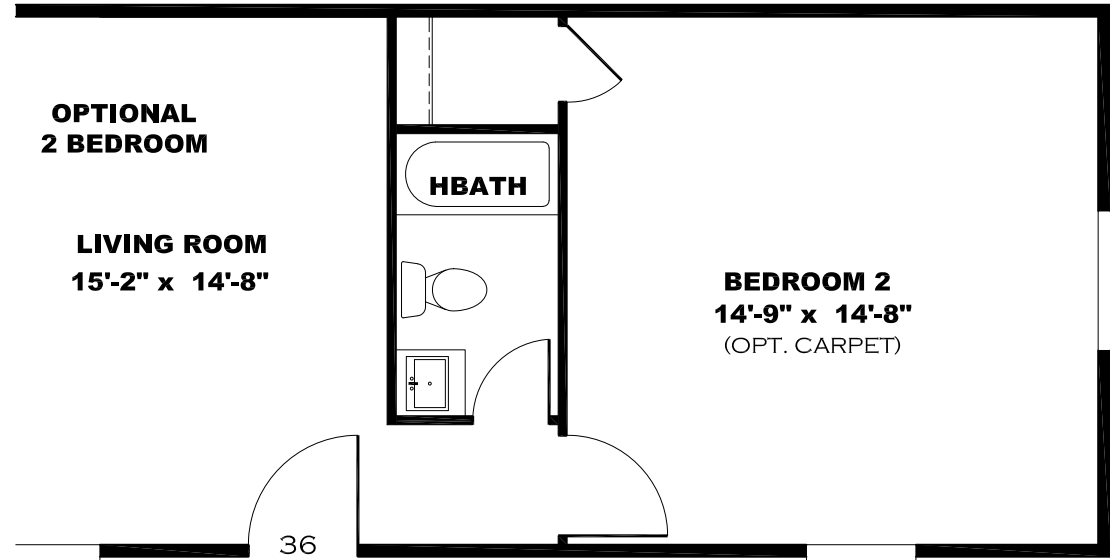

CRYSTAL QUARTZ REST OF WALLS

V: DRAMAS HERRINGBONE

GLAMOUR BATH

WINCHESTER ISLAND

OPT STAINLESS RANGEHOOD

DRAWING# BRX-S106
MODEL# BRX16763C
16' x 76' BLAZER