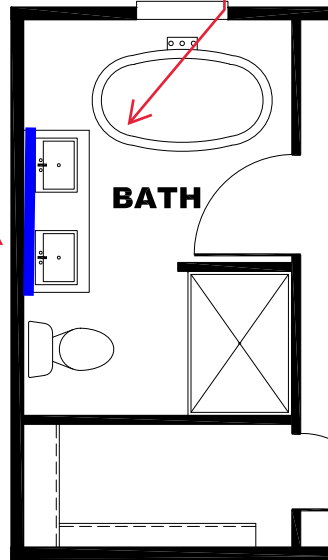

CRYSTAL QUARTZ REST OF WALLS

V: DRAMAS HERRINGBONE

GLAMOUR BATH

WINCHESTER ISLAND

OPT STAINLESS RANGEHOOD

DRAWING# BRX-S106
MODEL# BRX16763C
16' x 76' BLAZER