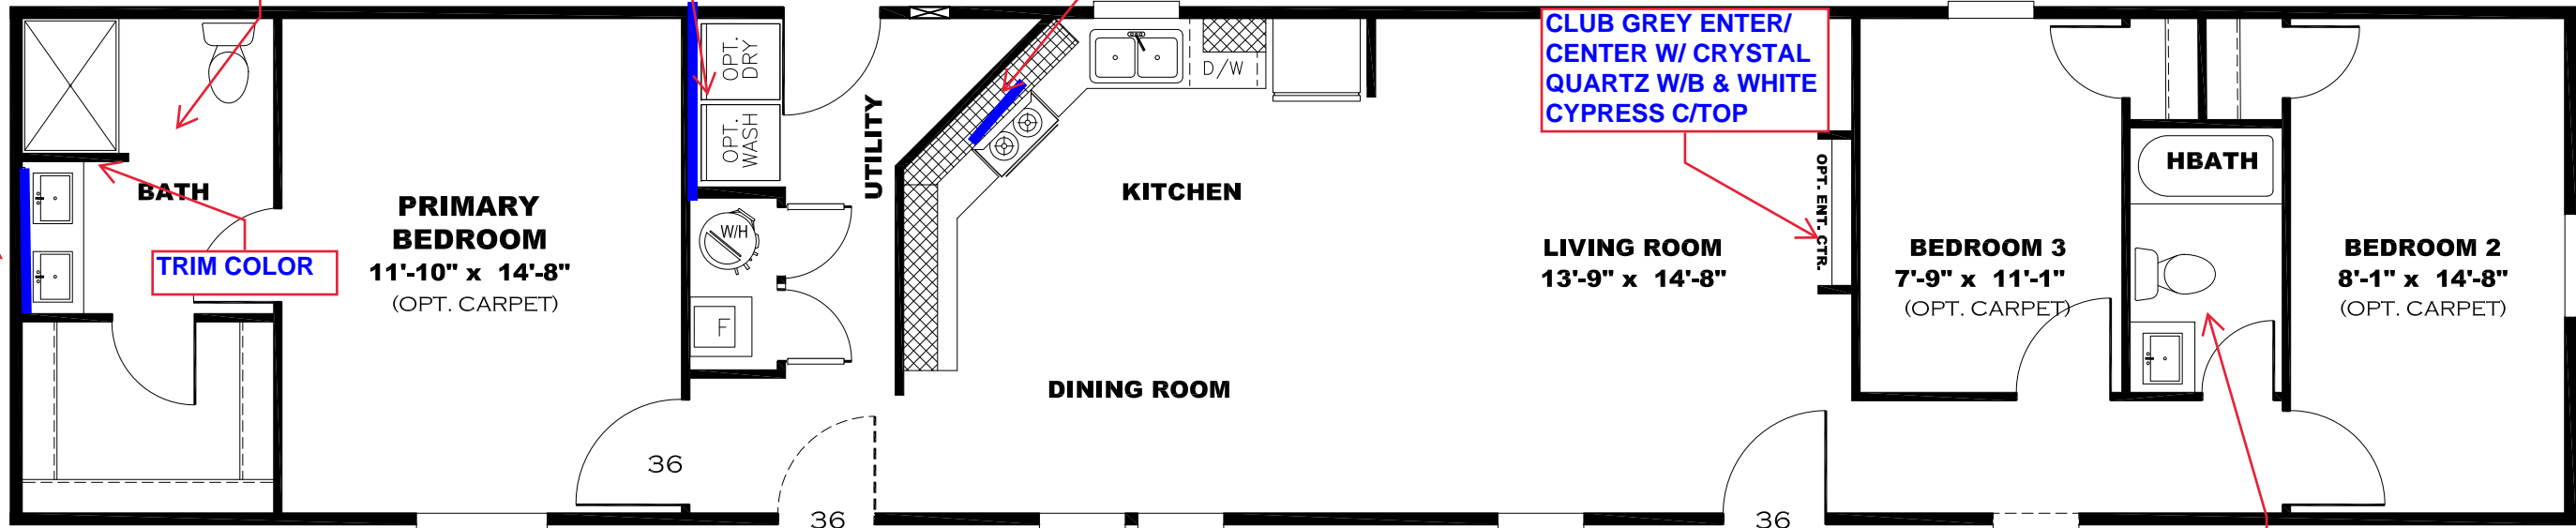

** SHINING STAR DECOR **

KITCHEN CABINET COLOR: ALABASTER WHITE
KITCHEN COUNTERTOP COLOR: BRAZILIAN BLUE
KITCHEN ISLAND COLOR: CLUB GREY
KITCHEN ISLAND C/TOP: WHITE CYPRESS
PBATHS CABINET COLOR: CLUB GREY
PBATHS COUNTERTOP COLOR: WHITE CYPRESS
HBATH CABINET COLOR: ALABASTER WHITE
HBATH COUNTERTOP COLOR: BRAZILIAN BLUE
TRIM COLOR: CLUB GREY
FLOOR VINYL:

H: WILLOW WHITE

V: DRAMAS HERRINGBONE

CRYSTAL QUARTZ REST OF WALLS

V: DRAMAS HERRINGBONE

CLUB GREY ENTER/ CENTER W/ CRYSTAL QUARTZ W/B & WHITE CYPRESS C/TOP

TRIM COLOR

OPT DOOR REPLACES REAR DOOR

CRYSTAL QUARTZ ALL WALLS

CRYSTAL QUARTZ REST OF WALLS

V: DRAMAS HERRINGBONE