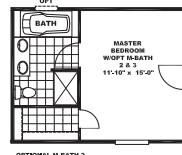

### THE SOCIAL-16723A

1,128 SQ FT | 3 Bedroom | 2 Bathroom | 16 x 72

2 BEDROOM OPTION

### THE POWERHOUSE-BLR16763Q

1,190 SQ FT | 3 Bedroom | 2 Bathroom | 16 x 76

### THE SOCIAL-BLR16763S

1,190 SQ FT | 3 Bedroom | 2 Bathroom | 16 x 76