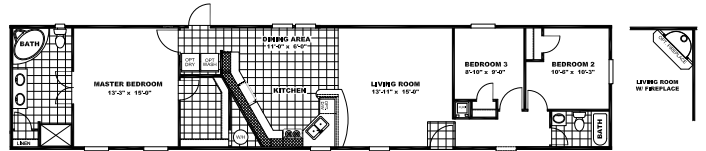

### THE SOCIAL-16723A

1,128 SQ FT | 3 Bedroom | 2 Bathroom | 16 x 72

2 BEDROOM OPTION

### THE POWERHOUSE-BLR16763Q

1,190 SQ FT | 3 Bedroom | 2 Bathroom | 16 x 76

### THE SOCIAL-BLR16763S

1,190 SQ FT | 3 Bedroom | 2 Bathroom | 16 x 76

### THE ANGLEBROOK-BLR16763A

1,190 SQ FT | 3 Bedroom | 2 Bathroom | 16 x 76