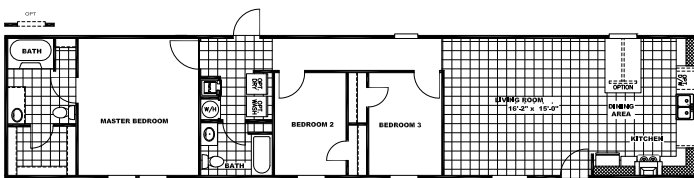

### THE SOCIAL-16723A

1,128 SQ FT | 3 Bedroom | 2 Bathroom | 16 x 72

2 BEDROOM OPTION

### THE POWERHOUSE-BLR16763Q

1,190 SQ FT | 3 Bedroom | 2 Bathroom | 16 x 76

### THE SOCIAL-BLR16763S

1,190 SQ FT | 3 Bedroom | 2 Bathroom | 16 x 76