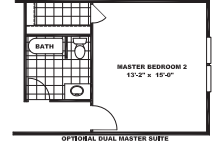

### THE SOCIAL-16723A

1,128 SQ FT | 3 Bedroom | 2 Bathroom | 16 x 72

2 BEDROOM OPTION

### THE POWERHOUSE-BLR16763Q

1,190 SQ FT | 3 Bedroom | 2 Bathroom | 16 x 76

### THE SOCIAL-BLR16763S

1,190 SQ FT | 3 Bedroom | 2 Bathroom | 16 x 76