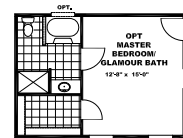

### THE SOCIAL-16723A

1,128 SQ FT | 3 Bedroom | 2 Bathroom | 16 x 72

2 BEDROOM OPTION

### THE POWERHOUSE-BLR16763Q

1,190 SQ FT | 3 Bedroom | 2 Bathroom | 16 x 76

### THE SOCIAL-BLR16763S

1,190 SQ FT | 3 Bedroom | 2 Bathroom | 16 x 76

### THE ANGLEBROOK-BLR16763A

1,190 SQ FT | 3 Bedroom | 2 Bathroom | 16 x 76