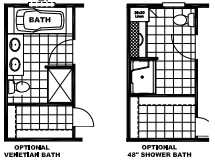

### THE SOCIAL-16723A

1,128 SQ FT | 3 Bedroom | 2 Bathroom | 16 x 72

2 BEDROOM OPTION

### THE POWERHOUSE-BLR16763Q

1,190 SQ FT | 3 Bedroom | 2 Bathroom | 16 x 76

### THE FLEX-BLR16764A

1,190 SQ FT | 4 Bedroom | 2 Bathroom | 16 x 76