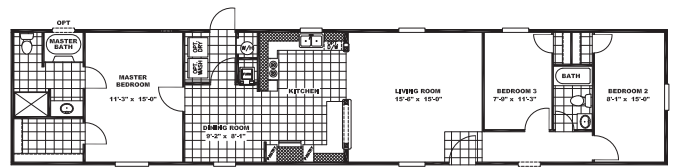

### THE SOCIAL-16723A

1,128 SQ FT | 3 Bedroom | 2 Bathroom | 16 x 72

2 BEDROOM OPTION

### THE POWERHOUSE-BLR16763Q

1,190 SQ FT | 3 Bedroom | 2 Bathroom | 16 x 76

### THE SOCIAL-BLR16763S

1,190 SQ FT | 3 Bedroom | 2 Bathroom | 16 x 76

### THE FLEX-BLR16764A

1,190 SQ FT | 4 Bedroom | 2 Bathroom | 16 x 76