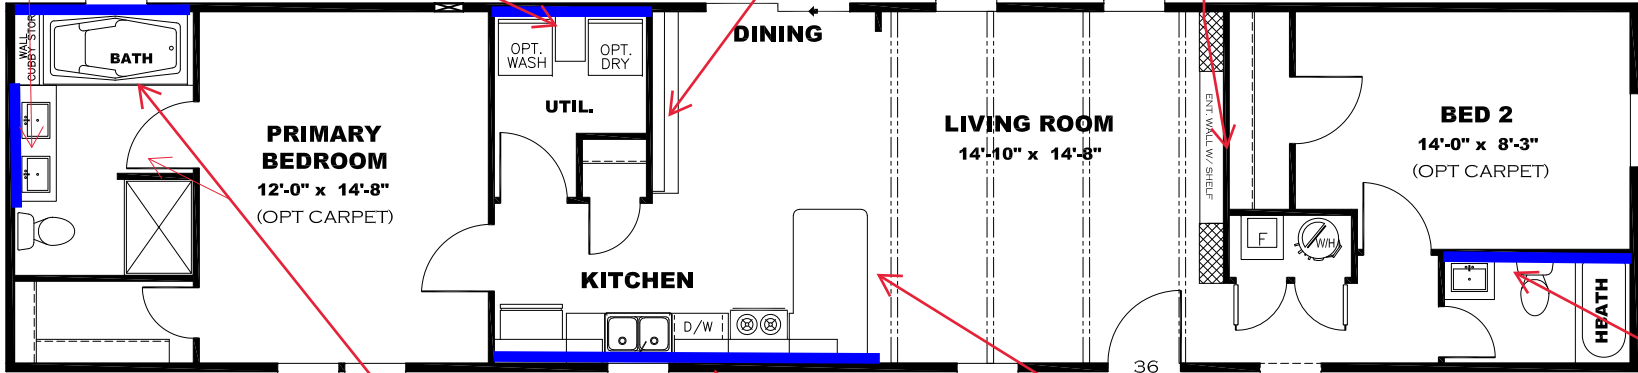

**** BLUE BAYOU DECOR ****

V: GAUZY BLUE

H: V GROOVE

**ALABASTER CABINETS W/
GAUZY BLUE W/B & FIELD
ELM C/TOP**

**OAKLEY ENTER/
CENTER W/ ISLAND
CANE W/B & FROST
C/TOP**

TRIM COLOR

V: GAUZY BLUE

TRIM COLOR

V: ISLAND CANE

KITCHEN CABINET COLOR : OAKLEY
KITCHEN COUNTERTOP COLOR: FROST
BATHS CABINET COLOR: OAKLEY
BATHS COUNTERTOP COLOR: FROST
TRIM COLOR: OAKLEY
VINYL COLOR:
CARPET:

DRAWING# ANV22S145
 MODEL# ANV16682A
 16' x 68' PROMOTIONAL