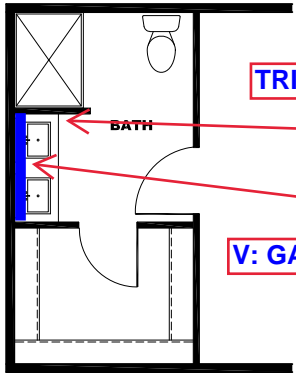

**** BLUE BAYOU DECOR ****

V: GAUZY BLUE

H: V GROOVE

**ALABASTER CABINETS W/
GAUZY BLUE W/B & FIELD
ELM C/TOP**

**OAKLEY ENTER/
CENTER W/ ISLAND
CANE W/B & FROST
C/TOP**

TRIM COLOR

V: GAUZY BLUE

TRIM COLOR

V: ISLAND CANE

KITCHEN CABINET COLOR : OAKLEY
KITCHEN COUNTERTOP COLOR: FROST
BATHS CABINET COLOR: OAKLEY
BATHS COUNTERTOP COLOR: FROST
TRIM COLOR: OAKLEY
VINYL COLOR:
CARPET:

DRAWING# ANV22S145
 MODEL# ANV16682A
 16' x 68' PROMOTIONAL