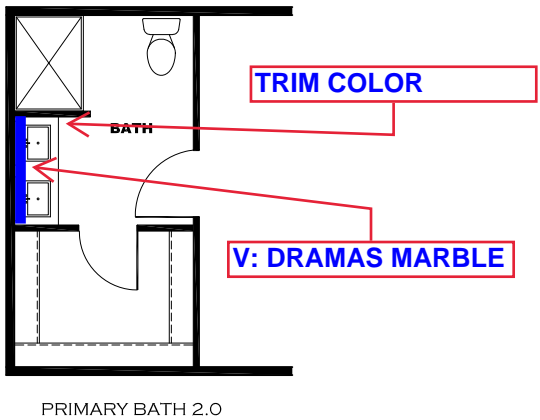

**** GREEN RIVER DECOR ****

KITCHEN CABINET COLOR : OAKLEY
KITCHEN COUNTERTOP COLOR: LISOLA
BATHS CABINET COLOR: OAKLEY
BATHS COUNTERTOP COLOR: LISOLA
TRIM COLOR: OAKLEY
VINYL COLOR:
CARPET:

DRAWING# ANV22S145
 MODEL# ANV16682A
 16' x 68' PROMOTIONAL