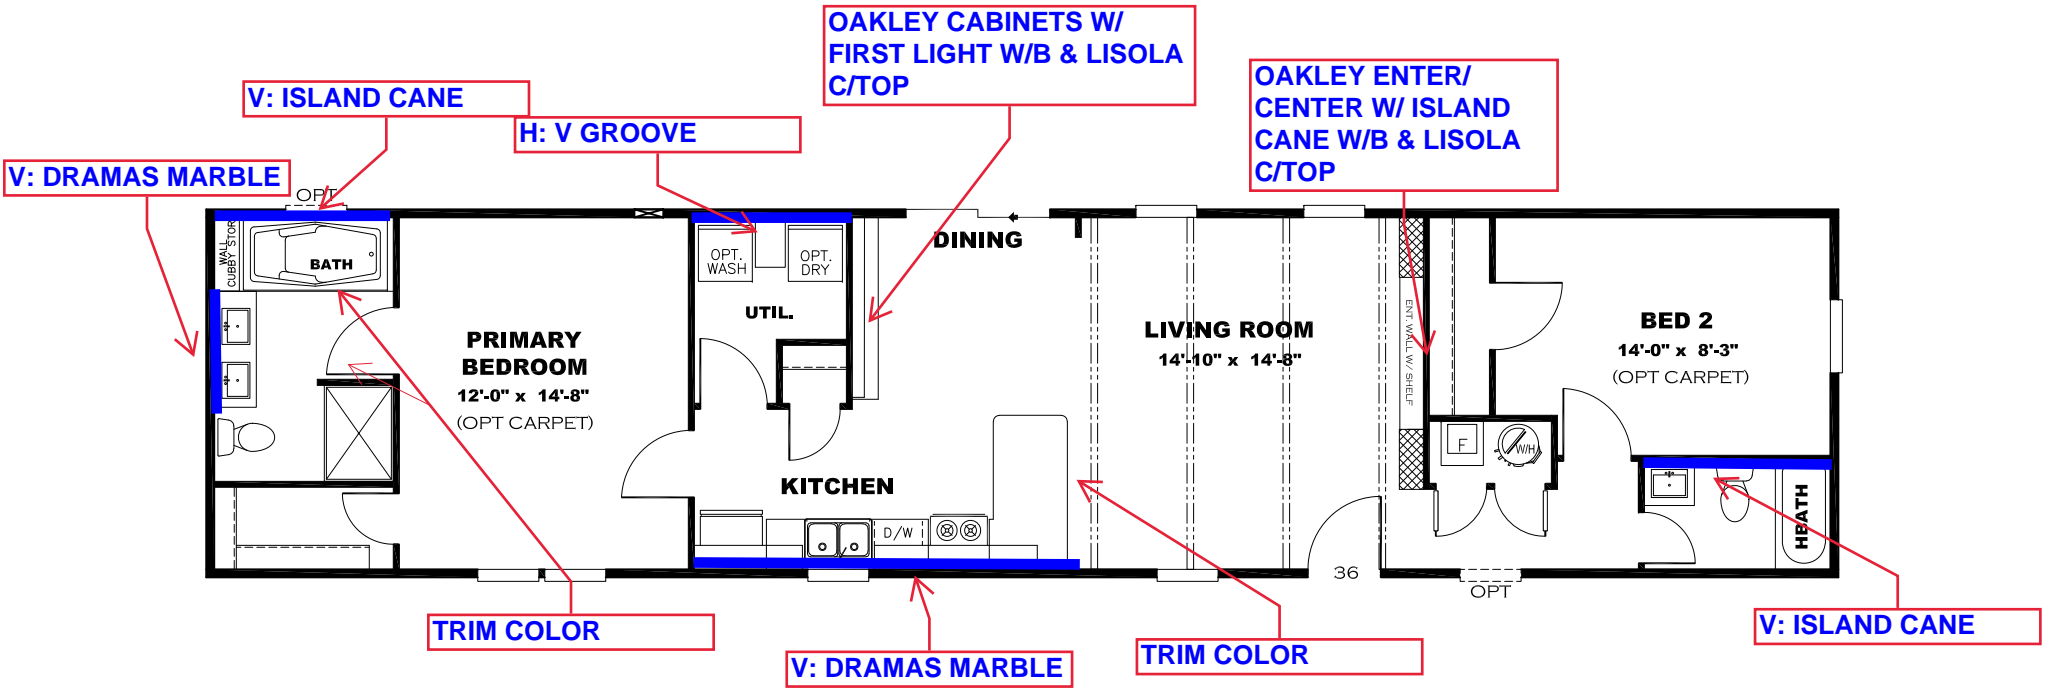

**** GREEN RIVER DECOR ****

KITCHEN CABINET COLOR : OAKLEY
KITCHEN COUNTERTOP COLOR: LISOLA
BATHS CABINET COLOR: OAKLEY
BATHS COUNTERTOP COLOR: LISOLA
TRIM COLOR: OAKLEY
VINYL COLOR:
CARPET:

DRAWING# ANV22S145
 MODEL# ANV16682A
 16' x 68' PROMOTIONAL