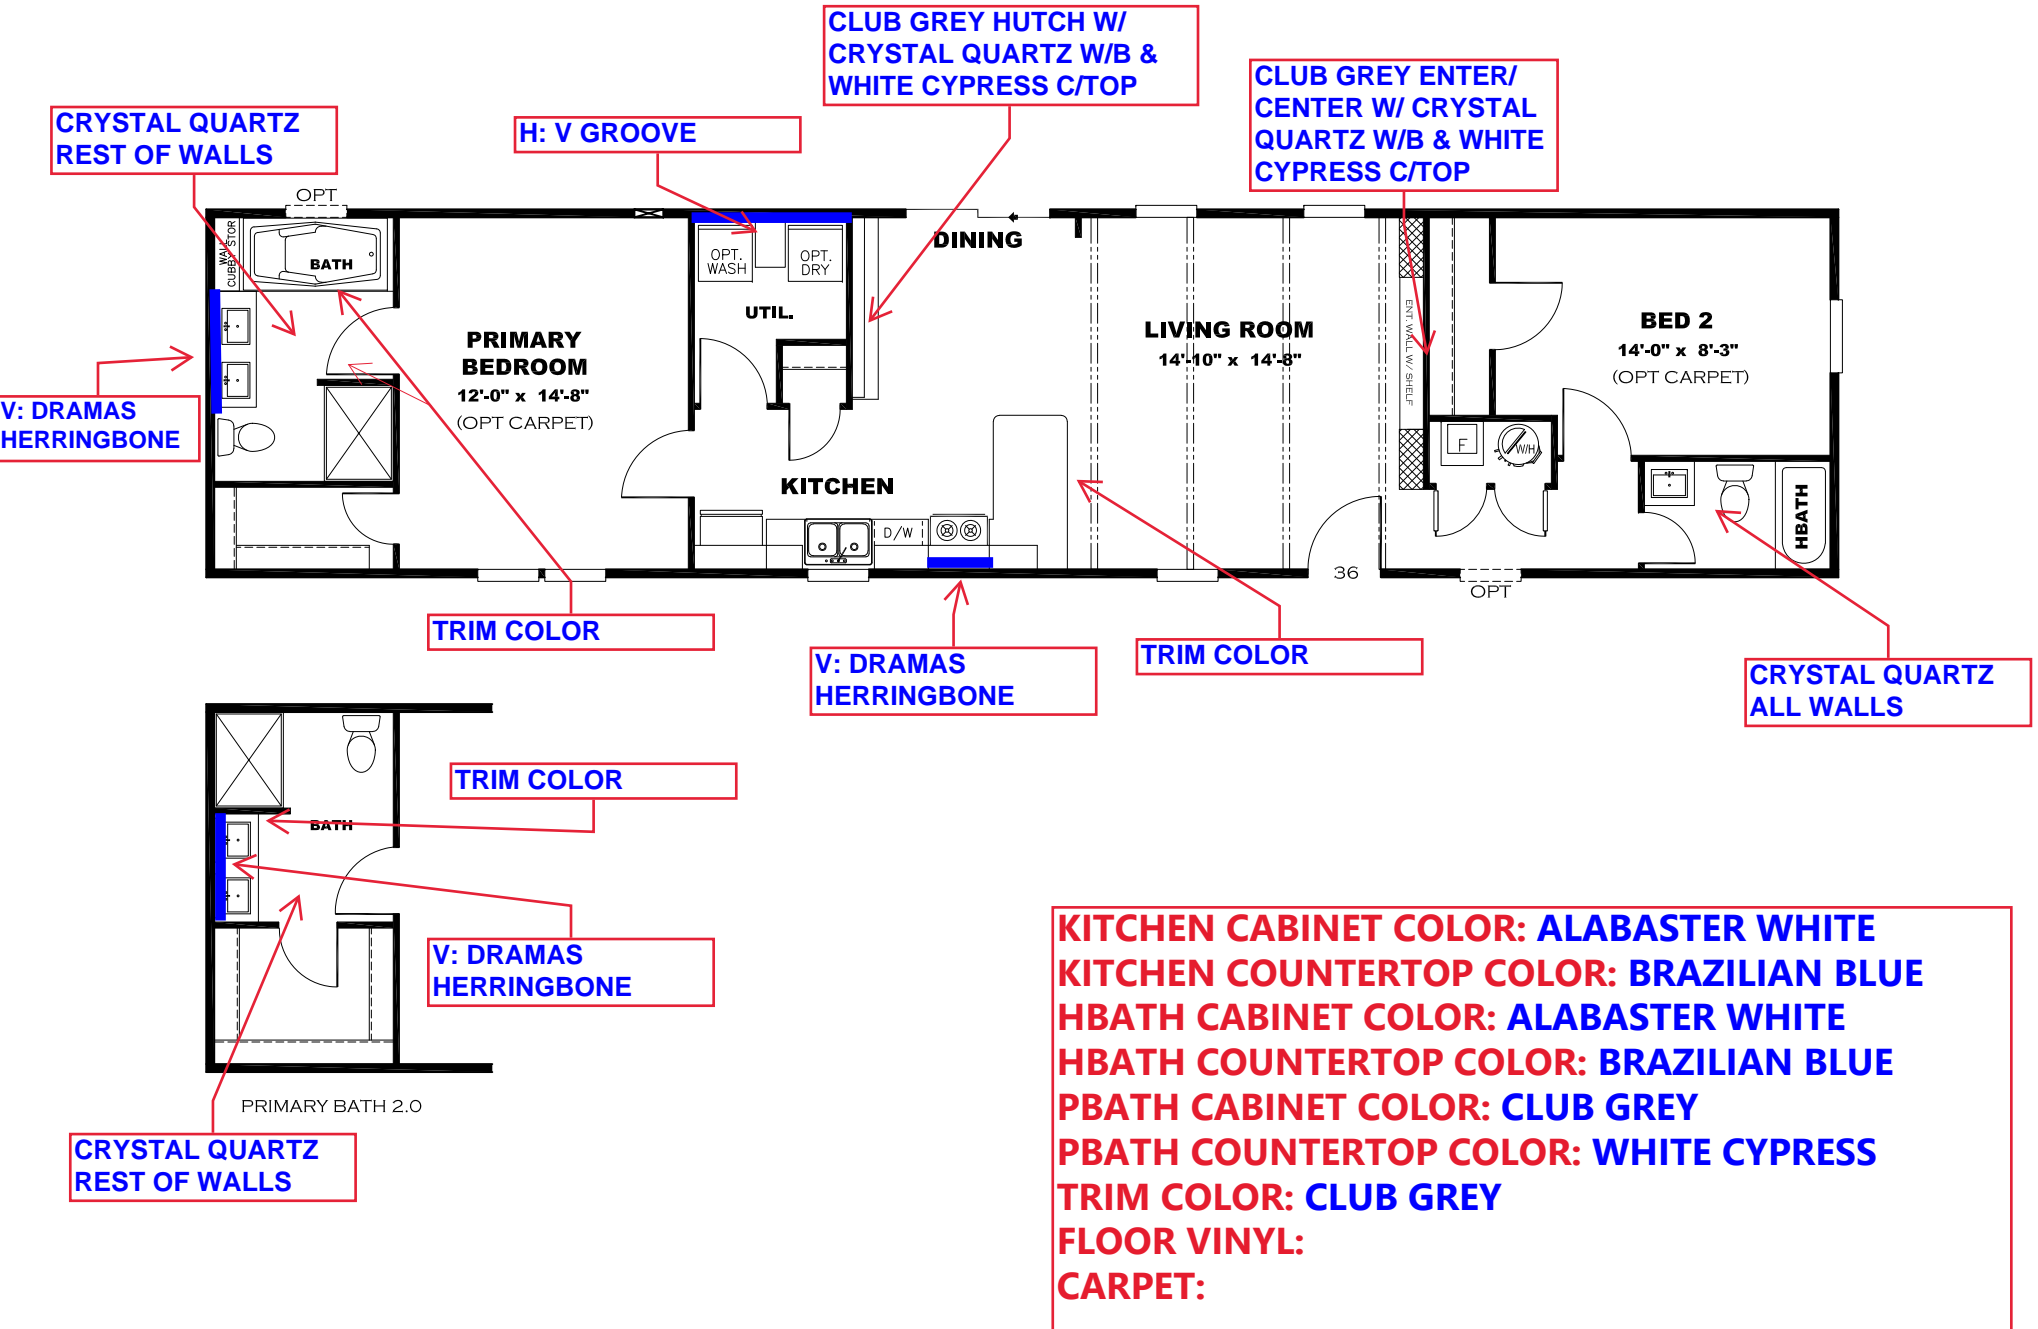

**** SHINING STAR DECOR ****

DRAWING# ANV22S145
MODEL# ANV16682A
16' x 68' PROMOTIONAL