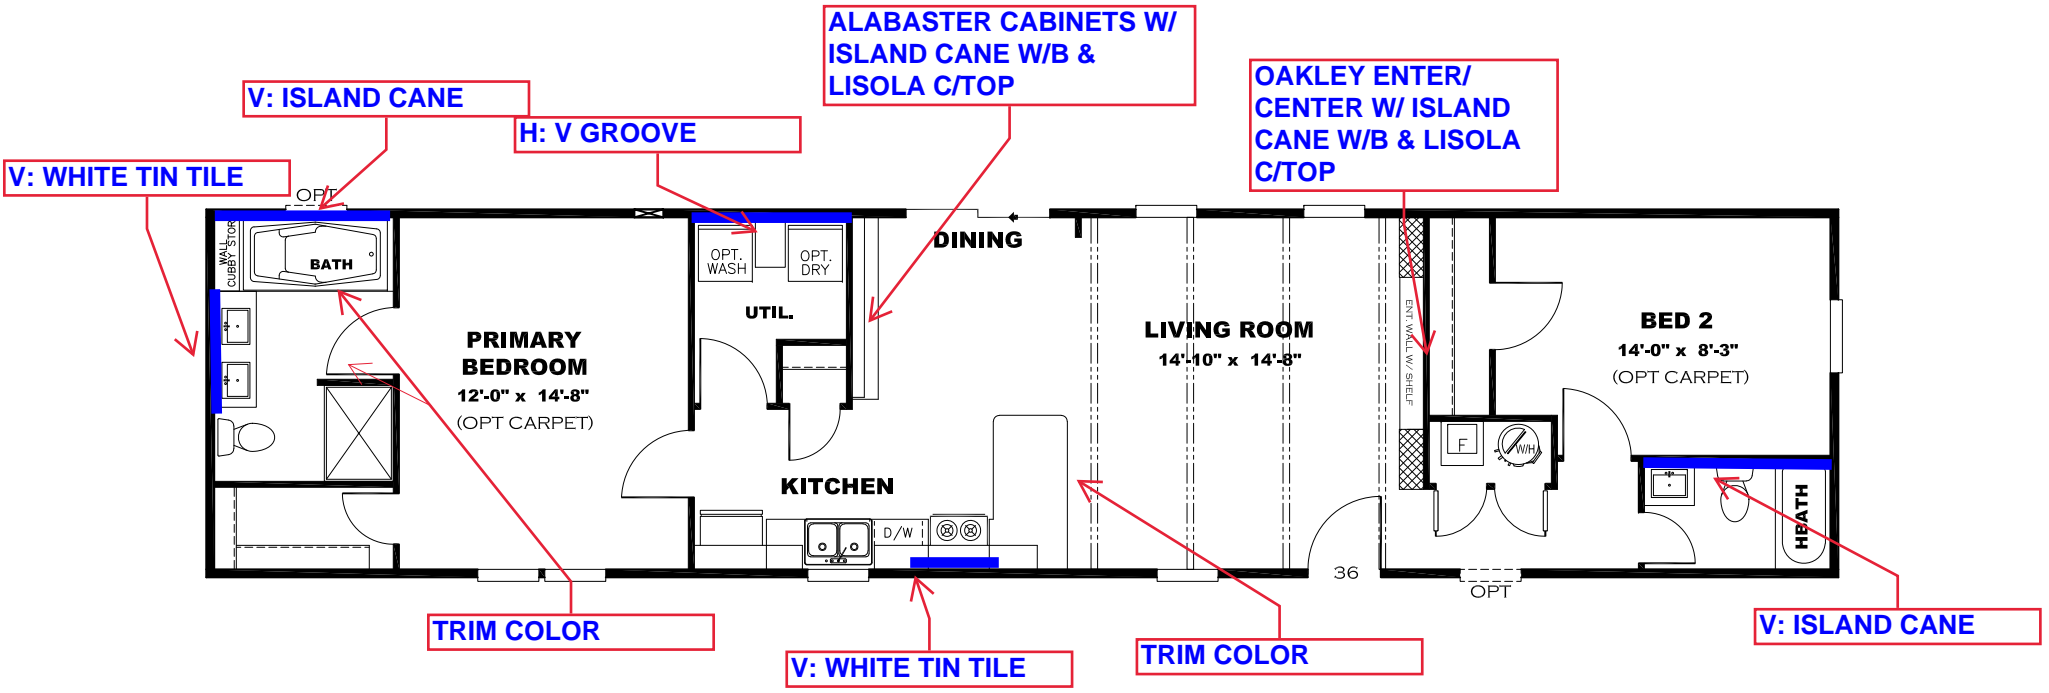

**** SWEET MAGNOLIA DECOR ****

KITCHEN CABINET COLOR : ALABASTER WHITE
KITCHEN COUNTERTOP COLOR: LISOLA
BATHS CABINET COLOR: ALABASTER WHITE
BATHS COUNTERTOP COLOR: LISOLA
TRIM COLOR: OAKLEY
VINYL COLOR:
CARPET:

DRAWING# ANV22S145
 MODEL# ANV16682A
 16' x 68' PROMOTIONAL