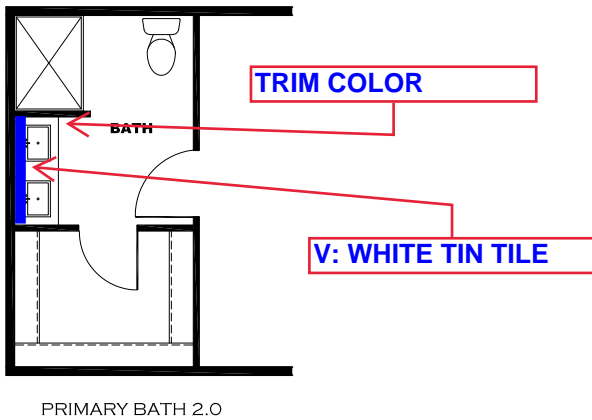

**** SWEET MAGNOLIA DECOR ****

KITCHEN CABINET COLOR : ALABASTER WHITE
KITCHEN COUNTERTOP COLOR: LISOLA
BATHS CABINET COLOR: ALABASTER WHITE
BATHS COUNTERTOP COLOR: LISOLA
TRIM COLOR: OAKLEY
VINYL COLOR:
CARPET:

DRAWING# ANV22S145
 MODEL# ANV16682A
 16' x 68' PROMOTIONAL