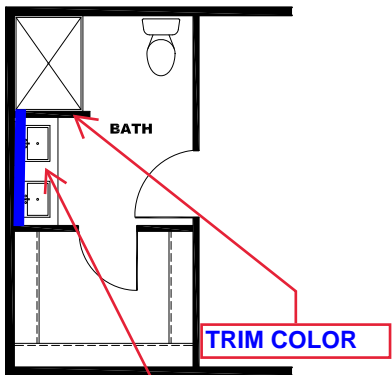

**** GREEN RIVER DECOR ****

PRIMARY BATH 2.0
V : DRAMAS MARBLE

KITCHEN CABINET COLOR : OAKLEY
KITCHEN COUNTERTOP COLOR: LISOLA
KITCHEN ISLAND COLOR: PLOVER
KITCHEN ISLAND COUNTERTOP COLOR: FIELD ELM
BATHS CABINET COLOR: OAKLEY
BATHS COUNTERTOP COLOR: LISOLA
TRIM COLOR: OAKLEY
VINYL COLOR:
CARPET COLOR