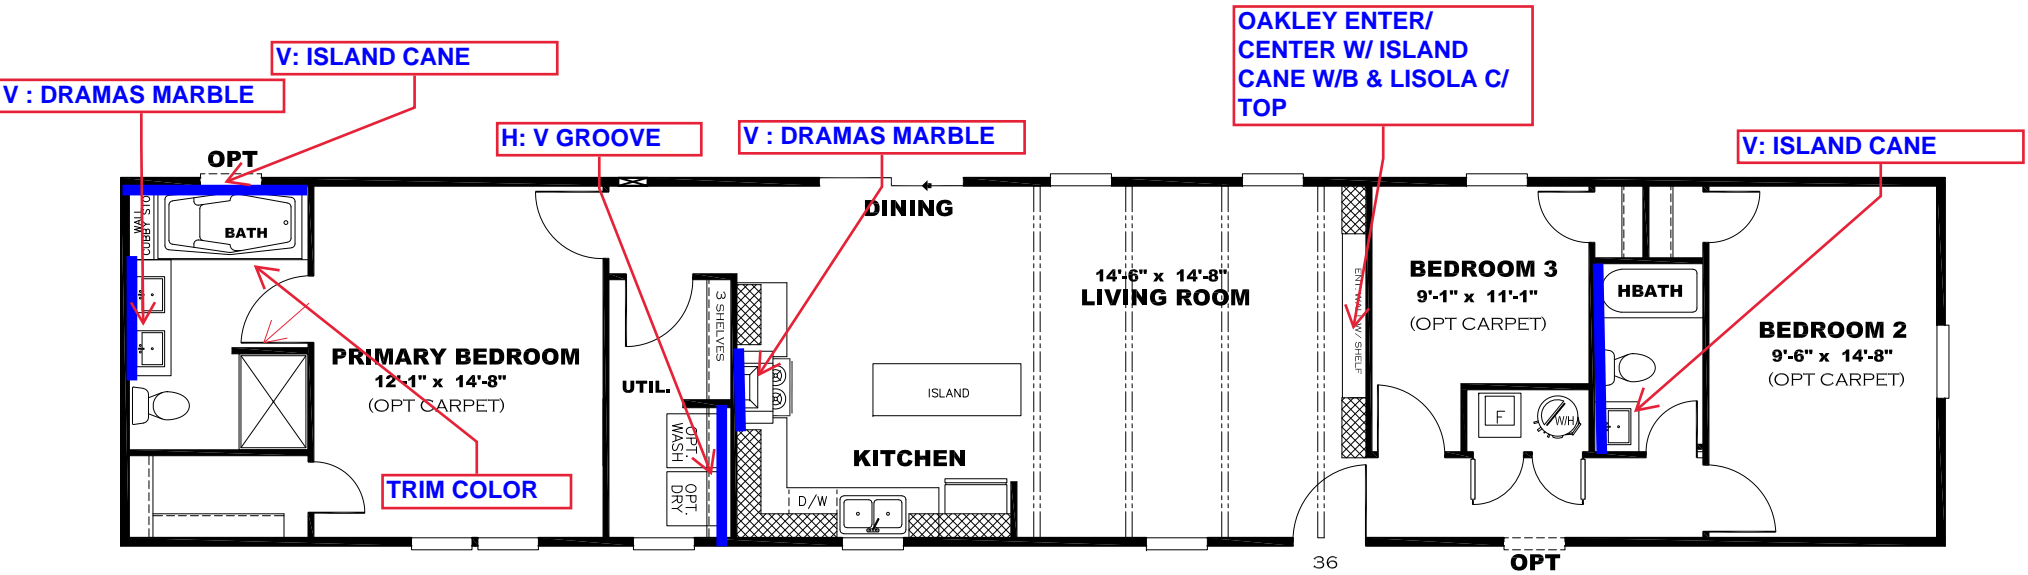

**** GREEN RIVER DECOR ****

PRIMARY BATH 2.0
V : DRAMAS MARBLE

KITCHEN CABINET COLOR : OAKLEY
KITCHEN COUNTERTOP COLOR: LISOLA
KITCHEN ISLAND COLOR: PLOVER
KITCHEN ISLAND COUNTERTOP COLOR: FIELD ELM
BATHS CABINET COLOR: OAKLEY
BATHS COUNTERTOP COLOR: LISOLA
TRIM COLOR: OAKLEY
VINYL COLOR:
CARPET COLOR

DRAWING# ANV-22S157
 MODEL# ANV16763I
 16' X 76' PROMOTIONAL