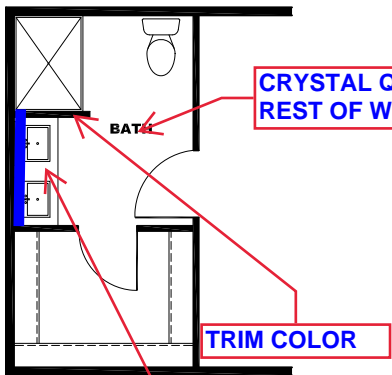

**\*\* KODA CHROME DECOR \*\***

**KITCHEN CABINET COLOR : CLUB GREY**  
**KITCHEN COUNTERTOP COLOR: FROST**  
**KITCHEN ISLAND COLOR: ALABASTER WHITE**  
**KITCHEN ISLAND COUNTERTOP COLOR: WHITE**  
**CYPRESS**  
**BATHS CABINET COLOR: CLUB GREY**  
**BATHS COUNTERTOP COLOR: FROST**  
**TRIM COLOR: CLUB GREY**  
**VINYL COLOR:**  
**CARPET COLOR**

**DRAWING# ANV-22S157**  
**MODEL# ANV16763I**  
**16' X 76' PROMOTIONAL**