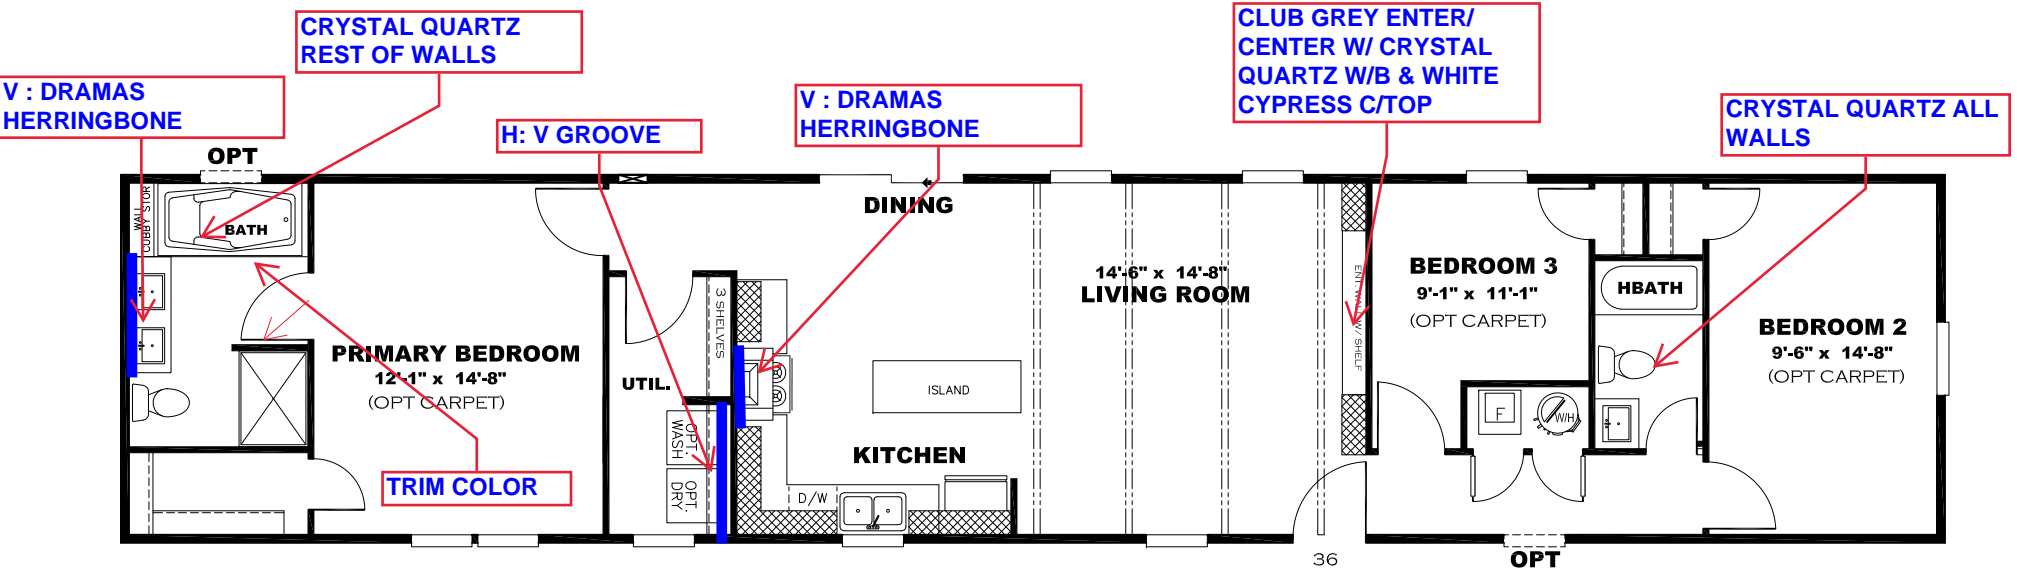

**\*\* KODA CHROME DECOR \*\***

**KITCHEN CABINET COLOR : CLUB GREY**  
**KITCHEN COUNTERTOP COLOR: FROST**  
**KITCHEN ISLAND COLOR: ALABASTER WHITE**  
**KITCHEN ISLAND COUNTERTOP COLOR: WHITE**  
**CYPRESS**  
**BATHS CABINET COLOR: CLUB GREY**  
**BATHS COUNTERTOP COLOR: FROST**  
**TRIM COLOR: CLUB GREY**  
**VINYL COLOR:**  
**CARPET COLOR**

**DRAWING# ANV-22S157**  
**MODEL# ANV16763I**  
**16' X 76' PROMOTIONAL**