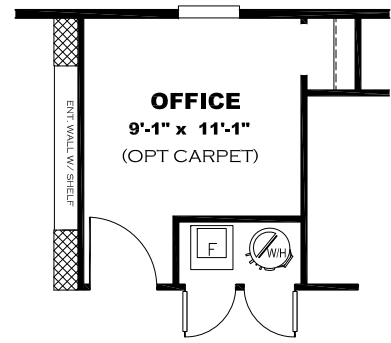

**\*\* KODA CHROME DECOR \*\***

**KITCHEN CABINET COLOR : CLUB GREY**  
**KITCHEN COUNTERTOP COLOR: FROST**  
**KITCHEN ISLAND COLOR: ALABASTER WHITE**  
**KITCHEN ISLAND COUNTERTOP COLOR: WHITE**  
**CYPRESS**  
**BATHS CABINET COLOR: CLUB GREY**  
**BATHS COUNTERTOP COLOR: FROST**  
**TRIM COLOR: CLUB GREY**  
**VINYL COLOR:**  
**CARPET COLOR**

**DRAWING# ANV-22S157**  
**MODEL# ANV16763I**  
**16' X 76' PROMOTIONAL**