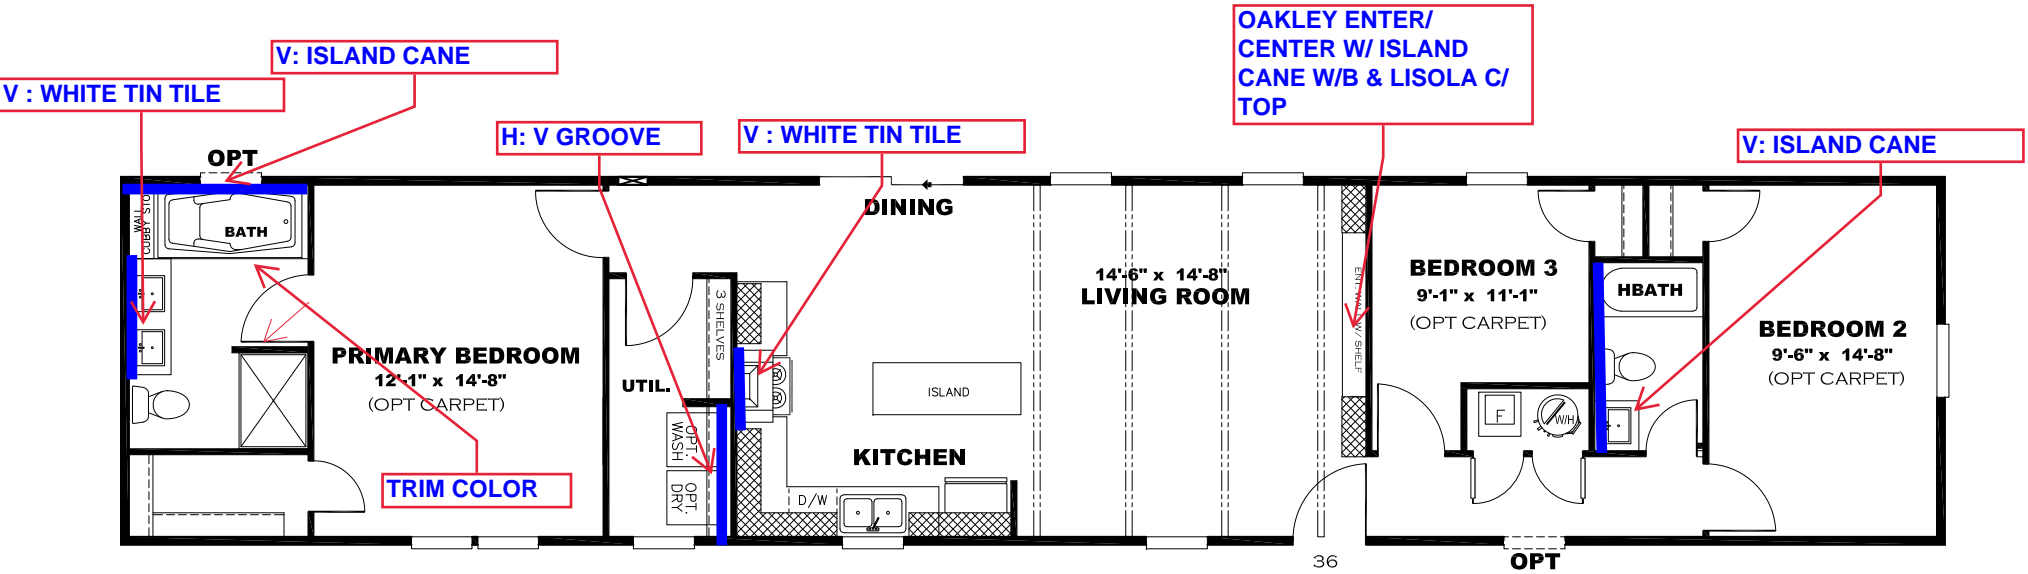

**** SWEET MAGNOLIA DECOR ****

PRIMARY BATH 2.0
V : WHITE TIN TILE

KITCHEN CABINET COLOR : ALABASTER WHITE
KITCHEN COUNTERTOP COLOR: LISOLA
KITCHEN ISLAND COLOR: OAKLEY
KITCHEN ISLAND COUNTERTOP COLOR: WHITE CYPRESS
BATHS CABINET COLOR: ALABASTER WHITE
BATHS COUNTERTOP COLOR: LISOLA
TRIM COLOR: OAKLEY
VINYL COLOR:
CARPET COLOR

DRAWING# ANV-22S157
 MODEL# ANV16763I
 16' X 76' PROMOTIONAL