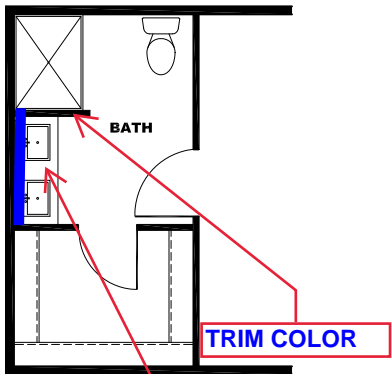

**** SWEET MAGNOLIA DECOR ****

PRIMARY BATH 2.0
V : WHITE TIN TILE

KITCHEN CABINET COLOR : ALABASTER WHITE
KITCHEN COUNTERTOP COLOR: LISOLA
KITCHEN ISLAND COLOR: OAKLEY
KITCHEN ISLAND COUNTERTOP COLOR: WHITE CYPRESS
BATHS CABINET COLOR: ALABASTER WHITE
BATHS COUNTERTOP COLOR: LISOLA
TRIM COLOR: OAKLEY
VINYL COLOR:
CARPET COLOR