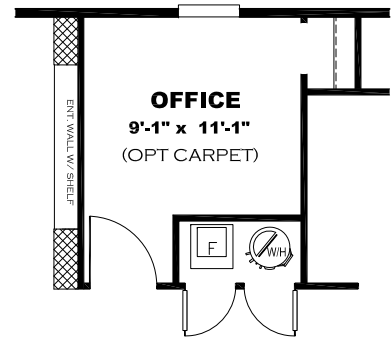

**** SWEET MAGNOLIA DECOR ****

PRIMARY BATH 2.0
V : WHITE TIN TILE

KITCHEN CABINET COLOR : ALABASTER WHITE
KITCHEN COUNTERTOP COLOR: LISOLA
KITCHEN ISLAND COLOR: OAKLEY
KITCHEN ISLAND COUNTERTOP COLOR: WHITE CYPRESS
BATHS CABINET COLOR: ALABASTER WHITE
BATHS COUNTERTOP COLOR: LISOLA
TRIM COLOR: OAKLEY
VINYL COLOR:
CARPET COLOR

DRAWING# ANV-22S157
 MODEL# ANV16763I
 16' X 76' PROMOTIONAL