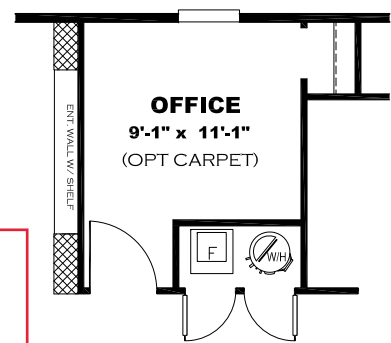

**** GREEN RIVER DECOR ****

PRIMARY BATH 2.0

H: WILLOW WHITE

KITCHEN CABINET COLOR : OAKLEY
KITCHEN COUNTERTOP COLOR: LISOLA
KITCHEN ISLAND COLOR: PLOVER
KITCHEN ISLAND COUNTERTOP COLOR: WHITE
CYPRESS
BATHS CABINET COLOR: OAKLEY
BATHS COUNTERTOP COLOR: LISOLA
TRIM COLOR: OAKLEY
VINYL COLOR:

DRAWING# ANV-22S157
MODEL# ANV16763I
16' X 76' PROMOTIONAL