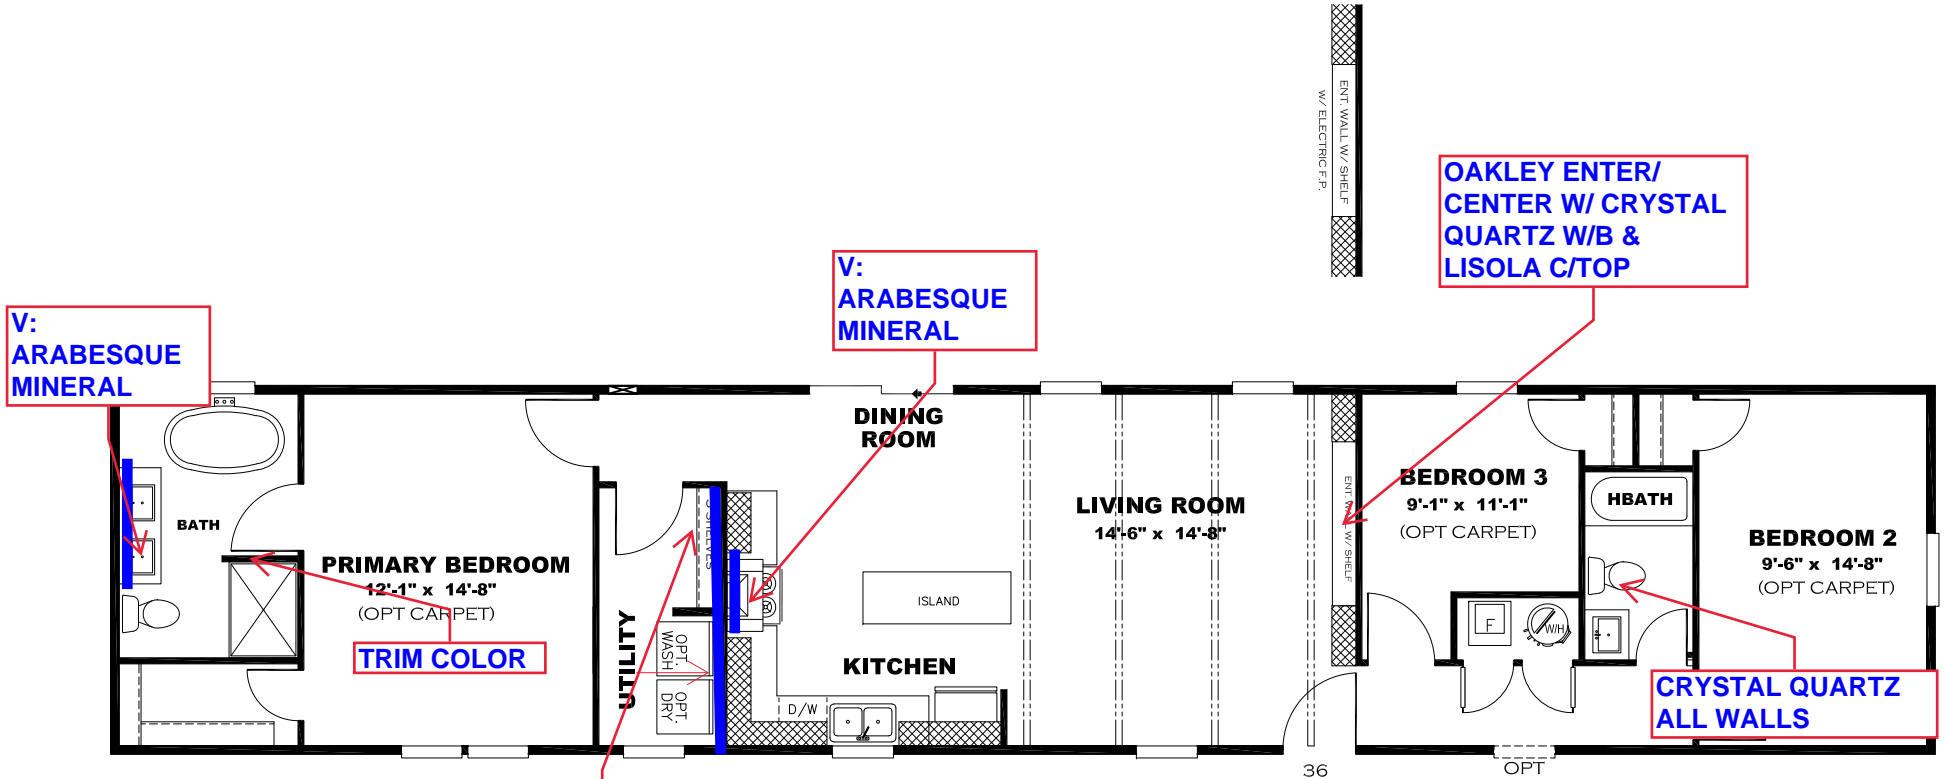

**** GREEN RIVER DECOR ****

PRIMARY BATH 2.0

H: WILLOW WHITE

KITCHEN CABINET COLOR : OAKLEY
KITCHEN COUNTERTOP COLOR: LISOLA
KITCHEN ISLAND COLOR: PLOVER
KITCHEN ISLAND COUNTERTOP COLOR: WHITE
CYPRESS
BATHS CABINET COLOR: OAKLEY
BATHS COUNTERTOP COLOR: LISOLA
TRIM COLOR: OAKLEY
VINYL COLOR:

DRAWING# ANV-22S157
MODEL# ANV16763I
16' X 76' PROMOTIONAL