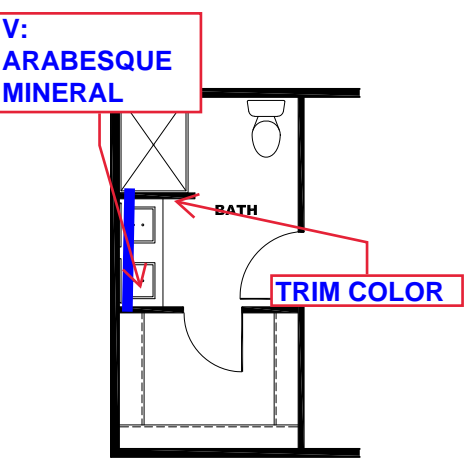

**** GREEN RIVER DECOR ****

PRIMARY BATH 2.0

H: WILLOW WHITE

KITCHEN CABINET COLOR : OAKLEY
KITCHEN COUNTERTOP COLOR: LISOLA
KITCHEN ISLAND COLOR: PLOVER
KITCHEN ISLAND COUNTERTOP COLOR: WHITE
CYPRESS
BATHS CABINET COLOR: OAKLEY
BATHS COUNTERTOP COLOR: LISOLA
TRIM COLOR: OAKLEY
VINYL COLOR:

DRAWING# ANV-22S157
MODEL# ANV16763I
16' X 76' PROMOTIONAL