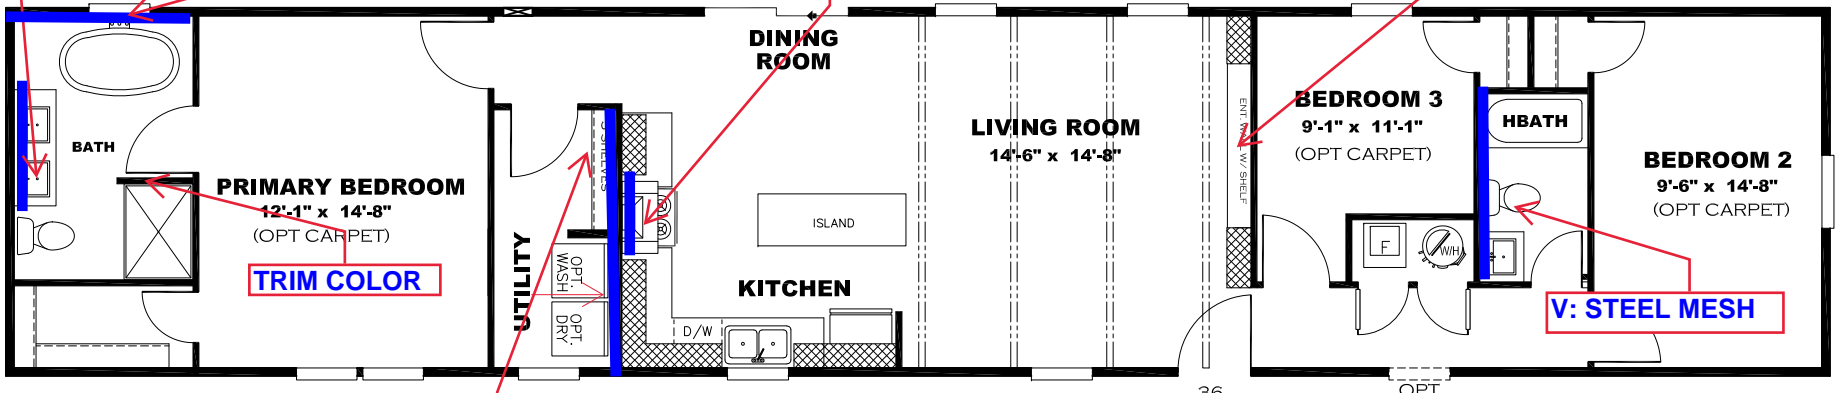

**** HEART OF STEEL DECOR ****

V: ARABESQUE MINERAL

V: STEEL MESH

V: ARABESQUE MINERAL

**CLUB GREY ENTER/
CENTER W/ STEEL
MESH W/B & FROST C/
TOP**

V: ARABESQUE MINERAL

H: WILLOW WHITE

TRIM COLOR

PRIMARY BATH 2.0

KITCHEN CABINET COLOR : ALABASTER WHITE
KITCHEN COUNTERTOP COLOR: FROST
KITCHEN ISLAND COLOR: ALABASTER WHITE
KITCHEN ISLAND COUNTERTOP COLOR: LISOLA
BATHS CABINET COLOR: ALABASTER WHITE
BATHS COUNTERTOP COLOR: LISOLA
TRIM COLOR: CLUB GREY
VINYL COLOR:

DRAWING# ANV-22S157
MODEL# ANV16763I
16' X 76' PROMOTIONAL