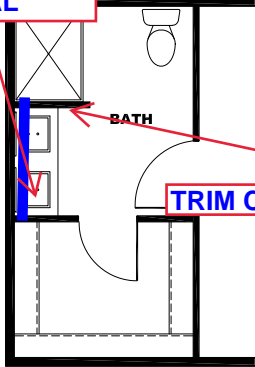

**** HEART OF STEEL DECOR ****

V: ARABESQUE MINERAL

V: STEEL MESH

V: ARABESQUE MINERAL

**CLUB GREY ENTER/
CENTER W/ STEEL
MESH W/B & FROST C/
TOP**

V: ARABESQUE MINERAL

H: WILLOW WHITE

TRIM COLOR

PRIMARY BATH 2.0

KITCHEN CABINET COLOR : ALABASTER WHITE
KITCHEN COUNTERTOP COLOR: FROST
KITCHEN ISLAND COLOR: ALABASTER WHITE
KITCHEN ISLAND COUNTERTOP COLOR: LISOLA
BATHS CABINET COLOR: ALABASTER WHITE
BATHS COUNTERTOP COLOR: LISOLA
TRIM COLOR: CLUB GREY
VINYL COLOR: