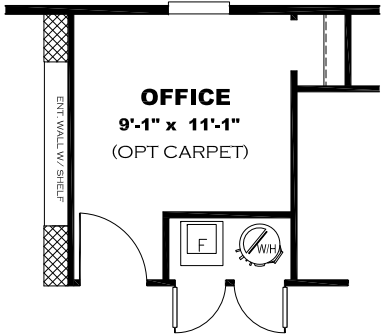

**** HEART OF STEEL DECOR ****

V: ARABESQUE MINERAL

V: STEEL MESH

V: ARABESQUE MINERAL

**CLUB GREY ENTER/
CENTER W/ STEEL
MESH W/B & FROST C/
TOP**

V: ARABESQUE MINERAL

H: WILLOW WHITE

TRIM COLOR

DRAWING# ANV-22S157
MODEL# ANV16763I
16' X 76' PROMOTIONAL