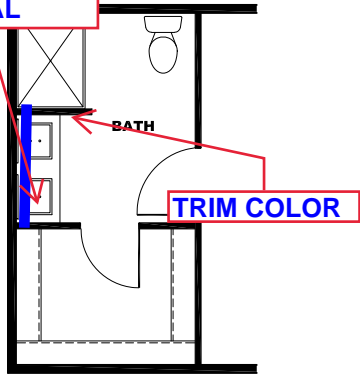

**\*\* RIVERA ROCK DECOR \*\***

**V: ARABESQUE MINERAL**

**V: STEEL MESH**

**V: ARABESQUE MINERAL**

**OAKLEY ENTER/CENTER W/ STEEL MESH W/B & WHITE CYPRESS C/TOP**

**TRIM COLOR**

**V: STEEL MESH**

**H: WILLOW WHITE**

**V: ARABESQUE MINERAL**

PRIMARY BATH 2.0

**KITCHEN CABINET COLOR : OAKLEY**  
**KITCHEN COUNTERTOP COLOR: LISOLA**  
**KITCHEN ISLAND COLOR: OAKLEY**  
**KITCHEN ISLAND COUNTERTOP COLOR: WHITE CYPRESS**  
**BATHS CABINET COLOR: OAKLEY**  
**BATHS COUNTERTOP COLOR: WHITE CYPRESS**  
**TRIM COLOR: OAKLEY**  
**VINYL COLOR:**