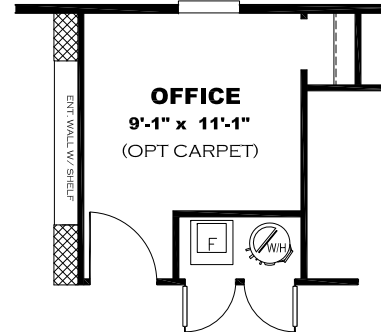

**\*\* RIVERA ROCK DECOR \*\***

**V: ARABESQUE MINERAL**

**V: STEEL MESH**

**V: ARABESQUE MINERAL**

**OAKLEY ENTER/CENTER W/ STEEL MESH W/B & WHITE CYPRESS C/TOP**

**TRIM COLOR**

**V: STEEL MESH**

**H: WILLOW WHITE**

**DRAWING# ANV-22S157**  
**MODEL# ANV16763I**  
**16' X 76' PROMOTIONAL**