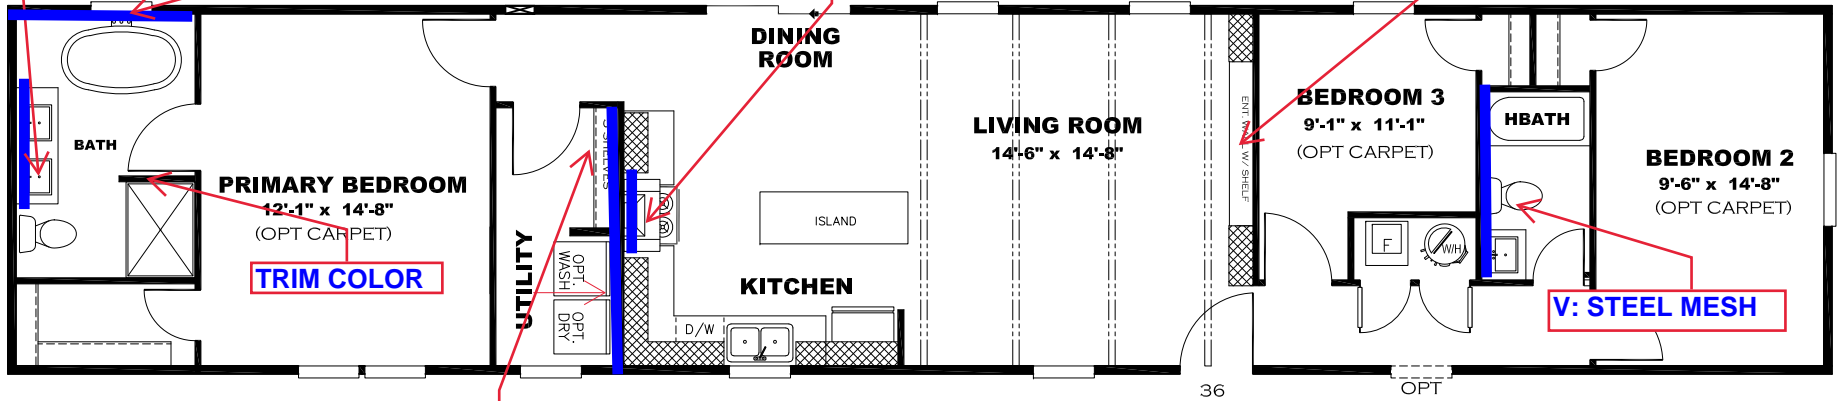

**\*\* RIVERA ROCK DECOR \*\***

**V: ARABESQUE MINERAL**

**V: STEEL MESH**

**V: ARABESQUE MINERAL**

**OAKLEY ENTER/CENTER W/ STEEL MESH W/B & WHITE CYPRESS C/TOP**

**TRIM COLOR**

**V: STEEL MESH**

**H: WILLOW WHITE**

**V: ARABESQUE MINERAL**

PRIMARY BATH 2.0

**KITCHEN CABINET COLOR : OAKLEY**  
**KITCHEN COUNTERTOP COLOR: LISOLA**  
**KITCHEN ISLAND COLOR: OAKLEY**  
**KITCHEN ISLAND COUNTERTOP COLOR: WHITE CYPRESS**  
**BATHS CABINET COLOR: OAKLEY**  
**BATHS COUNTERTOP COLOR: WHITE CYPRESS**  
**TRIM COLOR: OAKLEY**  
**VINYL COLOR:**

**DRAWING# ANV-22S157**  
**MODEL# ANV16763I**  
**16' X 76' PROMOTIONAL**