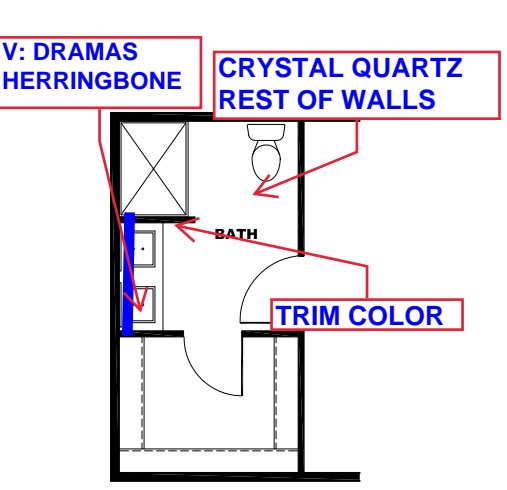

**\*\* SHINING STAR DECOR \*\***

**KITCHEN CABINET COLOR: ALABASTER WHITE**  
**KITCHEN COUNTERTOP COLOR: BRAZILIAN BLUE**  
**KITCHEN ISLAND CABINET COLOR: CLUB GREY**  
**KITCHEN ISLAND COUNTERTOP COLOR: WHITE CYPRESS**  
**HBATH CABINET COLOR: ALABASTER WHITE**  
**HBATH COUNTERTOP COLOR: BRAZILIAN BLUE**  
**PBATH CABINET COLOR: CLUB GREY**  
**PBATH COUNTERTOP COLOR: WHITE CYPRESS**  
**TRIM COLOR: CLUB GREY**  
**FLOOR VINYL:**

**DRAWING# ANV-22S157**  
**MODEL# ANV16763I**  
**16' X 76' PROMOTIONAL**