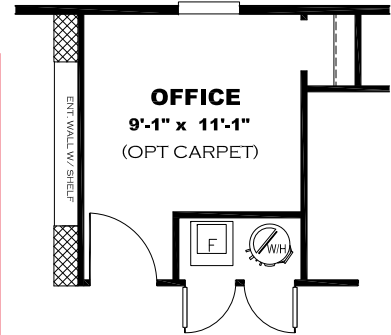

**\*\* SHINING STAR DECOR \*\***

**KITCHEN CABINET COLOR: ALABASTER WHITE**  
**KITCHEN COUNTERTOP COLOR: BRAZILIAN BLUE**  
**KITCHEN ISLAND CABINET COLOR: CLUB GREY**  
**KITCHEN ISLAND COUNTERTOP COLOR: WHITE CYPRESS**  
**HBATH CABINET COLOR: ALABASTER WHITE**  
**HBATH COUNTERTOP COLOR: BRAZILIAN BLUE**  
**PBATH CABINET COLOR: CLUB GREY**  
**PBATH COUNTERTOP COLOR: WHITE CYPRESS**  
**TRIM COLOR: CLUB GREY**  
**FLOOR VINYL:**

**DRAWING# ANV-22S157**  
**MODEL# ANV16763I**  
**16' X 76' PROMOTIONAL**