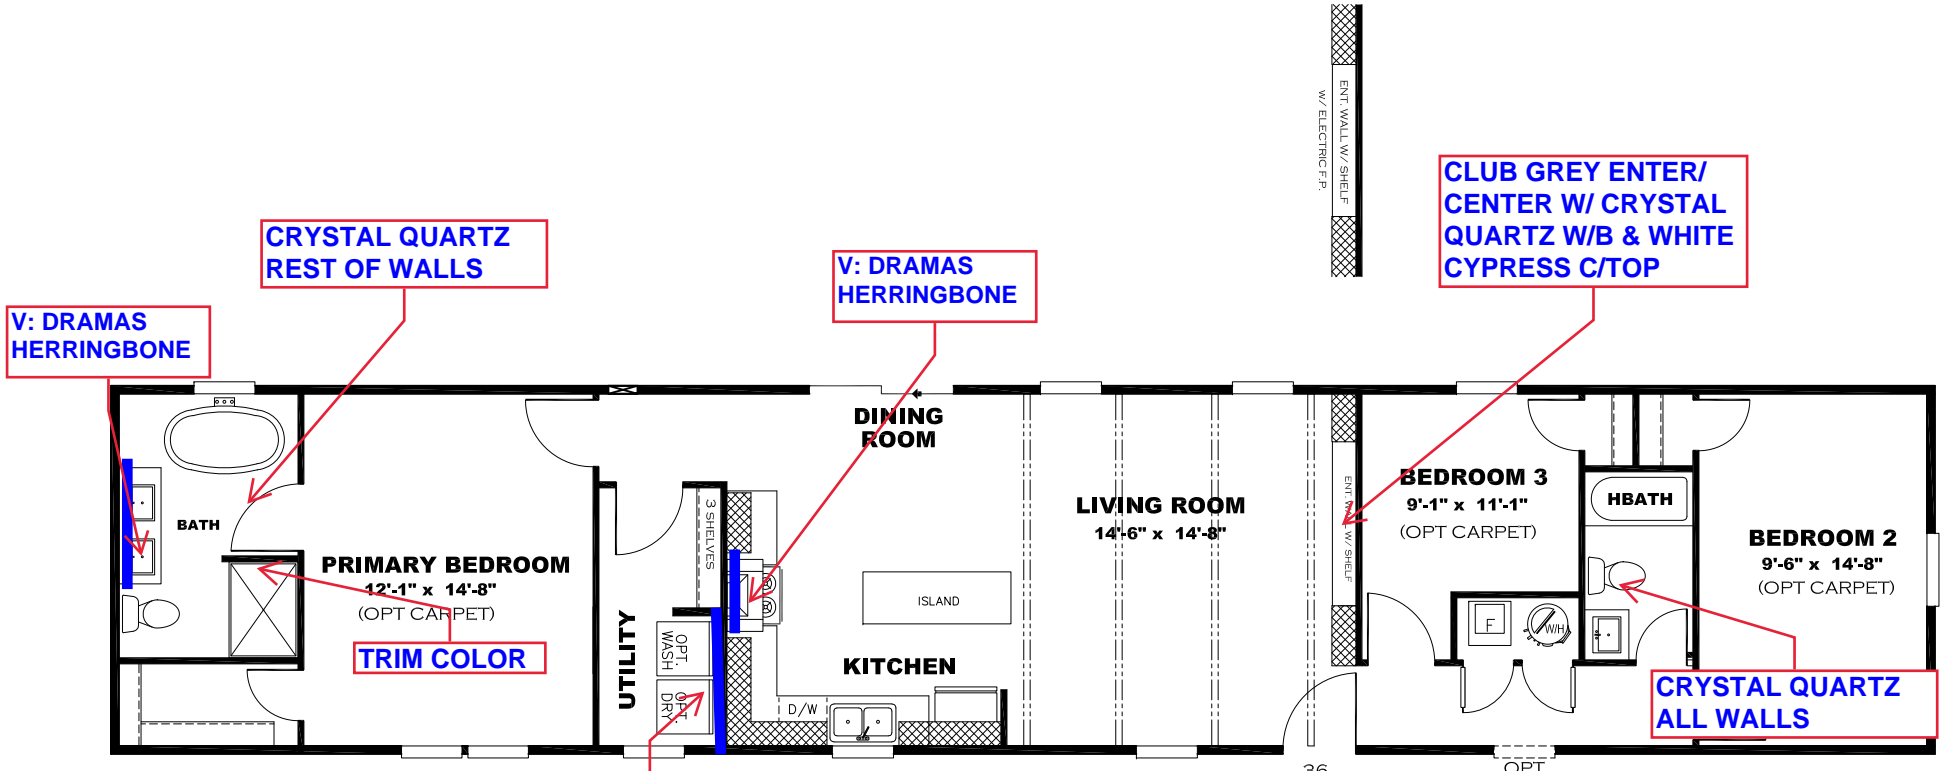

**\*\* SHINING STAR DECOR \*\***

**KITCHEN CABINET COLOR: ALABASTER WHITE**  
**KITCHEN COUNTERTOP COLOR: BRAZILIAN BLUE**  
**KITCHEN ISLAND CABINET COLOR: CLUB GREY**  
**KITCHEN ISLAND COUNTERTOP COLOR: WHITE CYPRESS**  
**HBATH CABINET COLOR: ALABASTER WHITE**  
**HBATH COUNTERTOP COLOR: BRAZILIAN BLUE**  
**PBATH CABINET COLOR: CLUB GREY**  
**PBATH COUNTERTOP COLOR: WHITE CYPRESS**  
**TRIM COLOR: CLUB GREY**  
**FLOOR VINYL:**

**DRAWING# ANV-22S157**  
**MODEL# ANV16763I**  
**16' X 76' PROMOTIONAL**