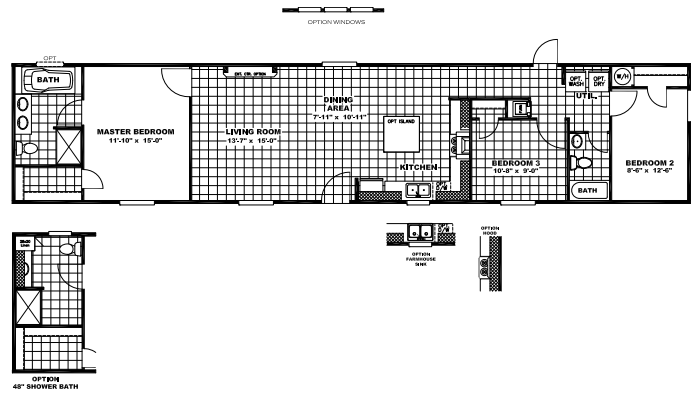

LIFESTYLES PRODUCT GUIDE

ALL ABOUT THAT SHOWER PRO16763A

1,216 SQ FT | 3 Bedroom | 2 Bathroom | 16 x 76

THE CAMBRIDGE FAC16763C

1,190 SQ FT | 3 Bedroom | 2 Bathroom | 16 x 76

THE ENTERTAINER FAC16763A

1,190 SQ FT | 3 Bedroom | 2 Bathroom | 16 x 76

THE DAVENPORT FAC16763D

1,190 SQ FT | 3 Bedroom | 2 Bathroom | 16 x 76