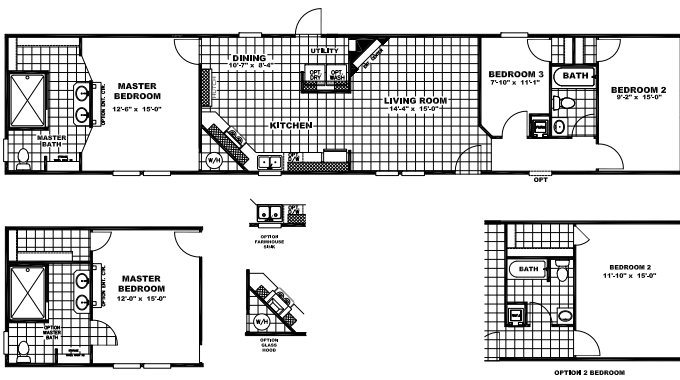

LIFESTYLES PRODUCT GUIDE

ALL ABOUT THAT SHOWER PRO16763A

1,216 SQ FT | 3 Bedroom | 2 Bathroom | 16 x 76

THE CAMBRIDGE FAC16763C

1,190 SQ FT | 3 Bedroom | 2 Bathroom | 16 x 76

THE ENTERTAINER FAC16763A

1,190 SQ FT | 3 Bedroom | 2 Bathroom | 16 x 76

THE DAVENPORT FAC16763D

1,190 SQ FT | 3 Bedroom | 2 Bathroom | 16 x 76