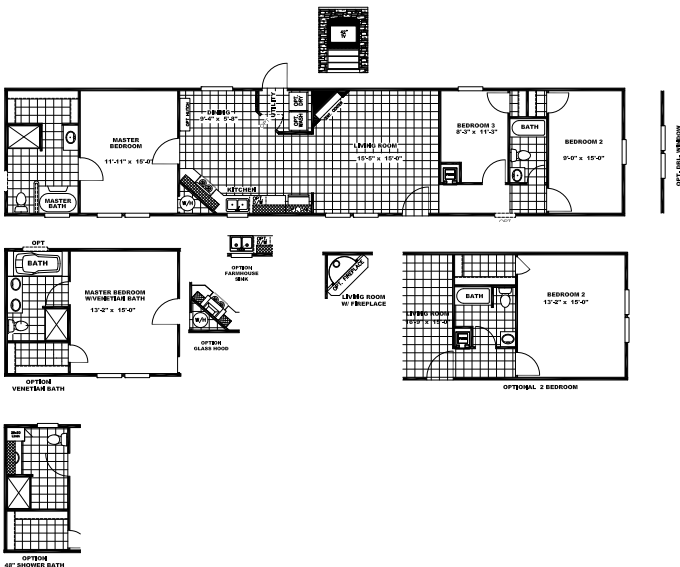

LIFESTYLES PRODUCT GUIDE

ALL ABOUT THAT SHOWER PRO16763A

1,216 SQ FT | 3 Bedroom | 2 Bathroom | 16 x 76

THE CAMBRIDGE FAC16763C

1,190 SQ FT | 3 Bedroom | 2 Bathroom | 16 x 76

THE ENTERTAINER FAC16763A

1,190 SQ FT | 3 Bedroom | 2 Bathroom | 16 x 76

THE DAVENPORT FAC16763D

1,190 SQ FT | 3 Bedroom | 2 Bathroom | 16 x 76