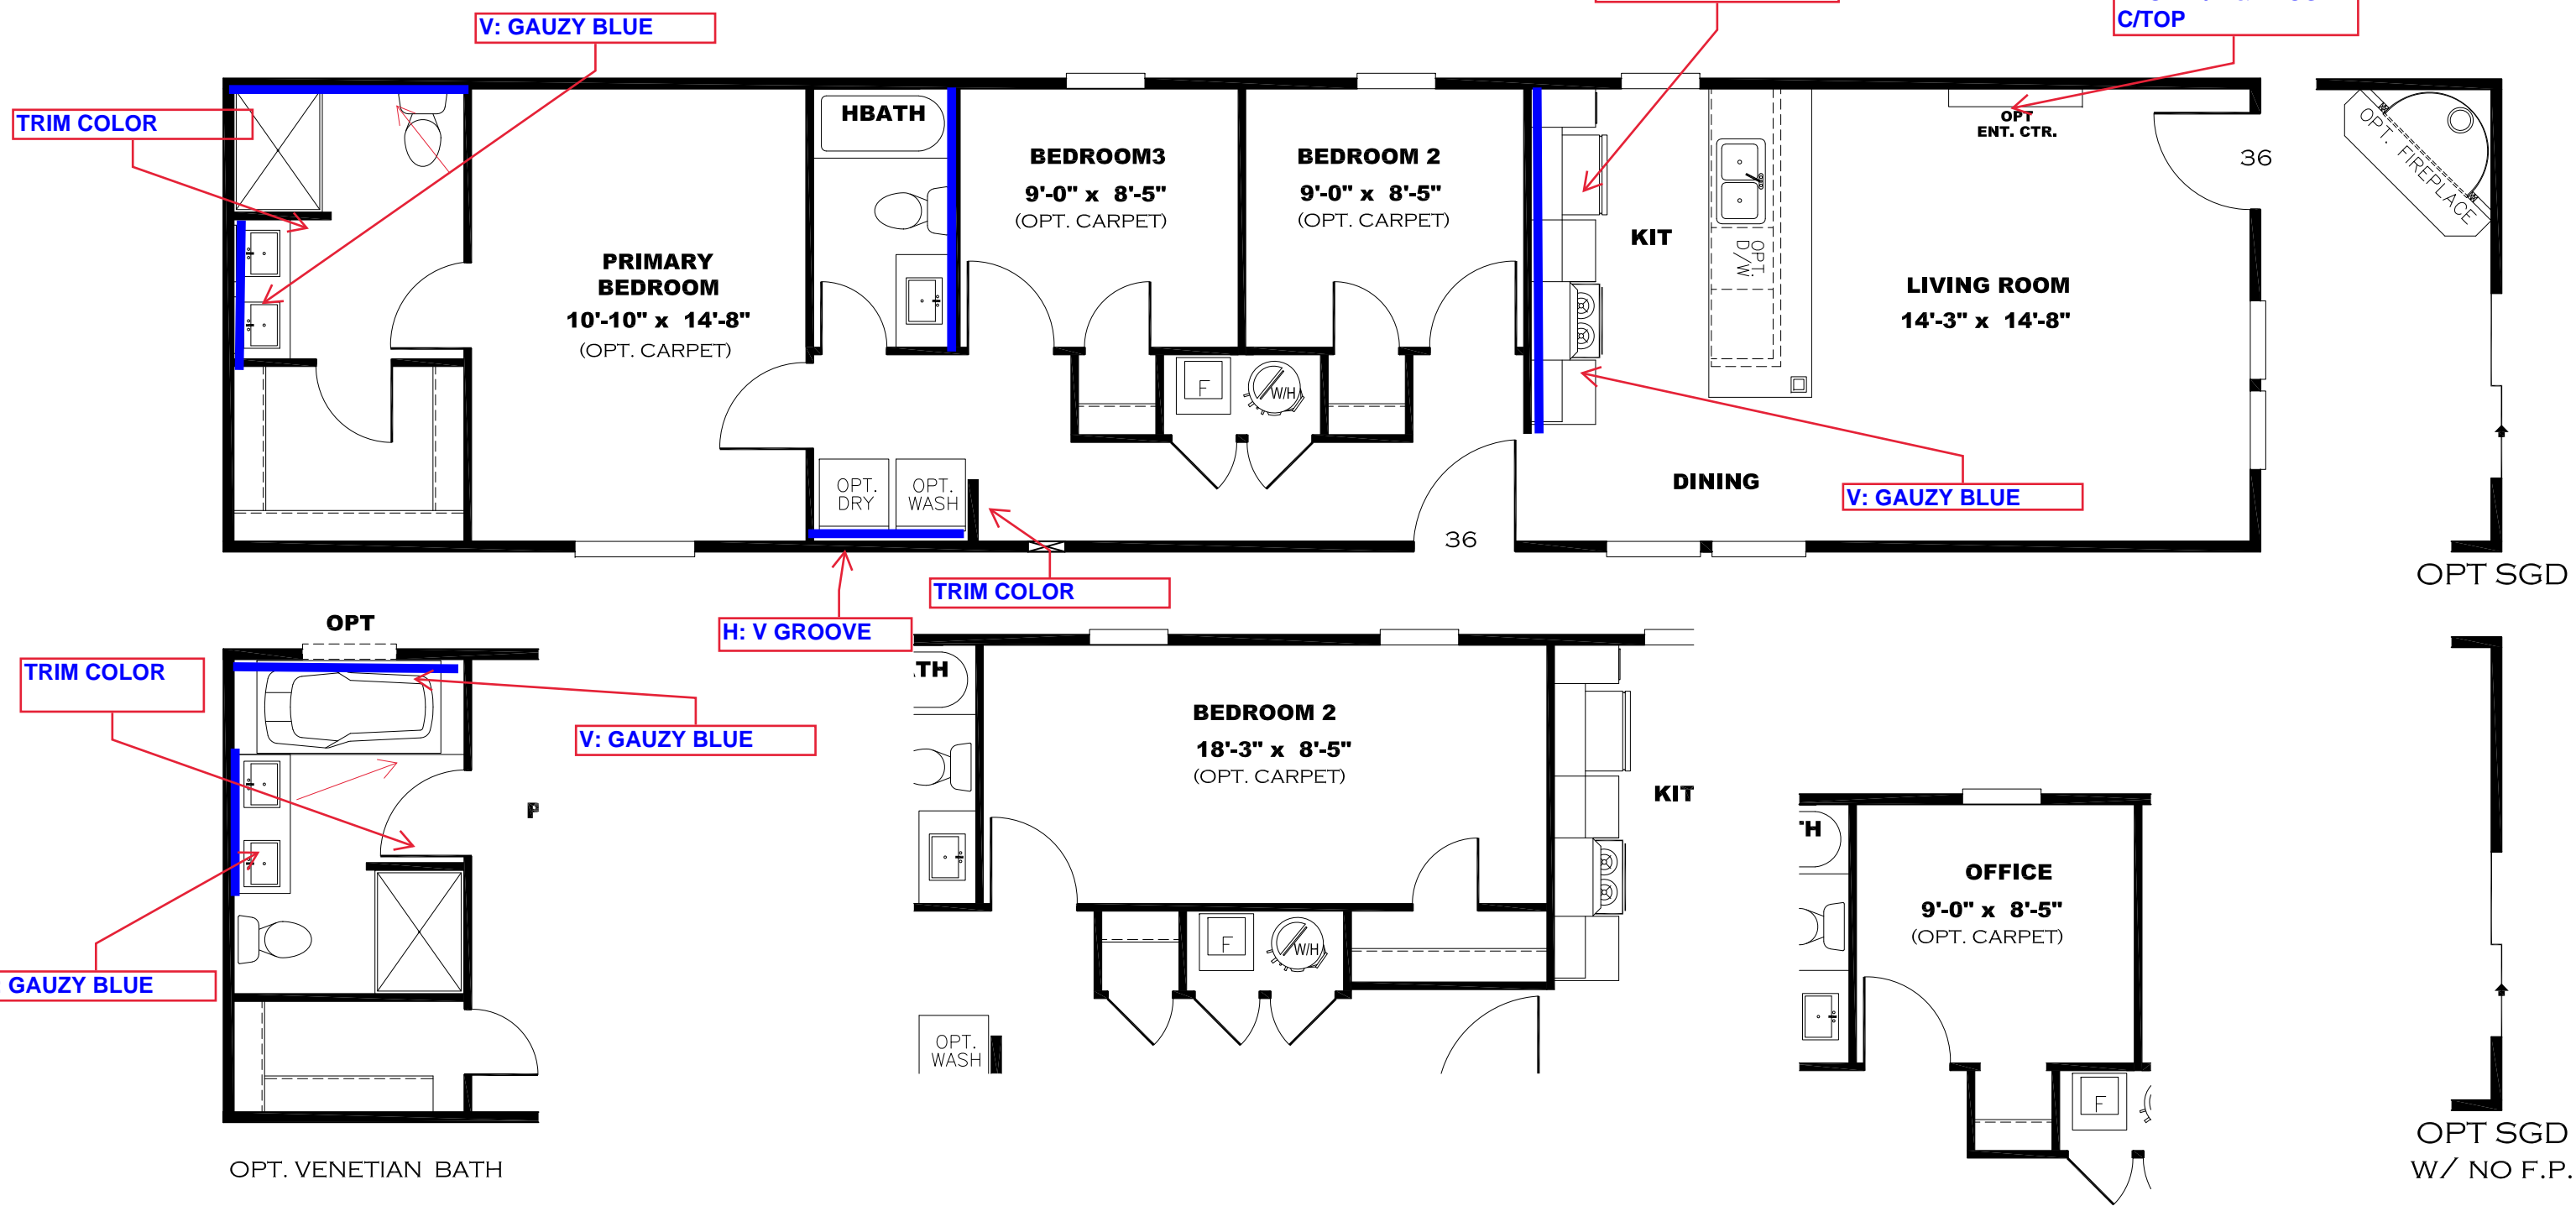

**** BAYOU BLUE DECOR ****

KITCHEN CABINET COLOR: OAKLEY
KITCHEN COUNTERTOP COLOR: FROST
KITCHEN ISLAND COLOR: ALABASTER WHITE
KITCHEN ISLAND COUNTERTOP COLOR: FIELD ELM
BATH CABINET COLOR: OAKLEY
BATH COUNTERTOP COLOR: FROST
TRIM COLOR: OAKLEY
VINYL:
CARPET: