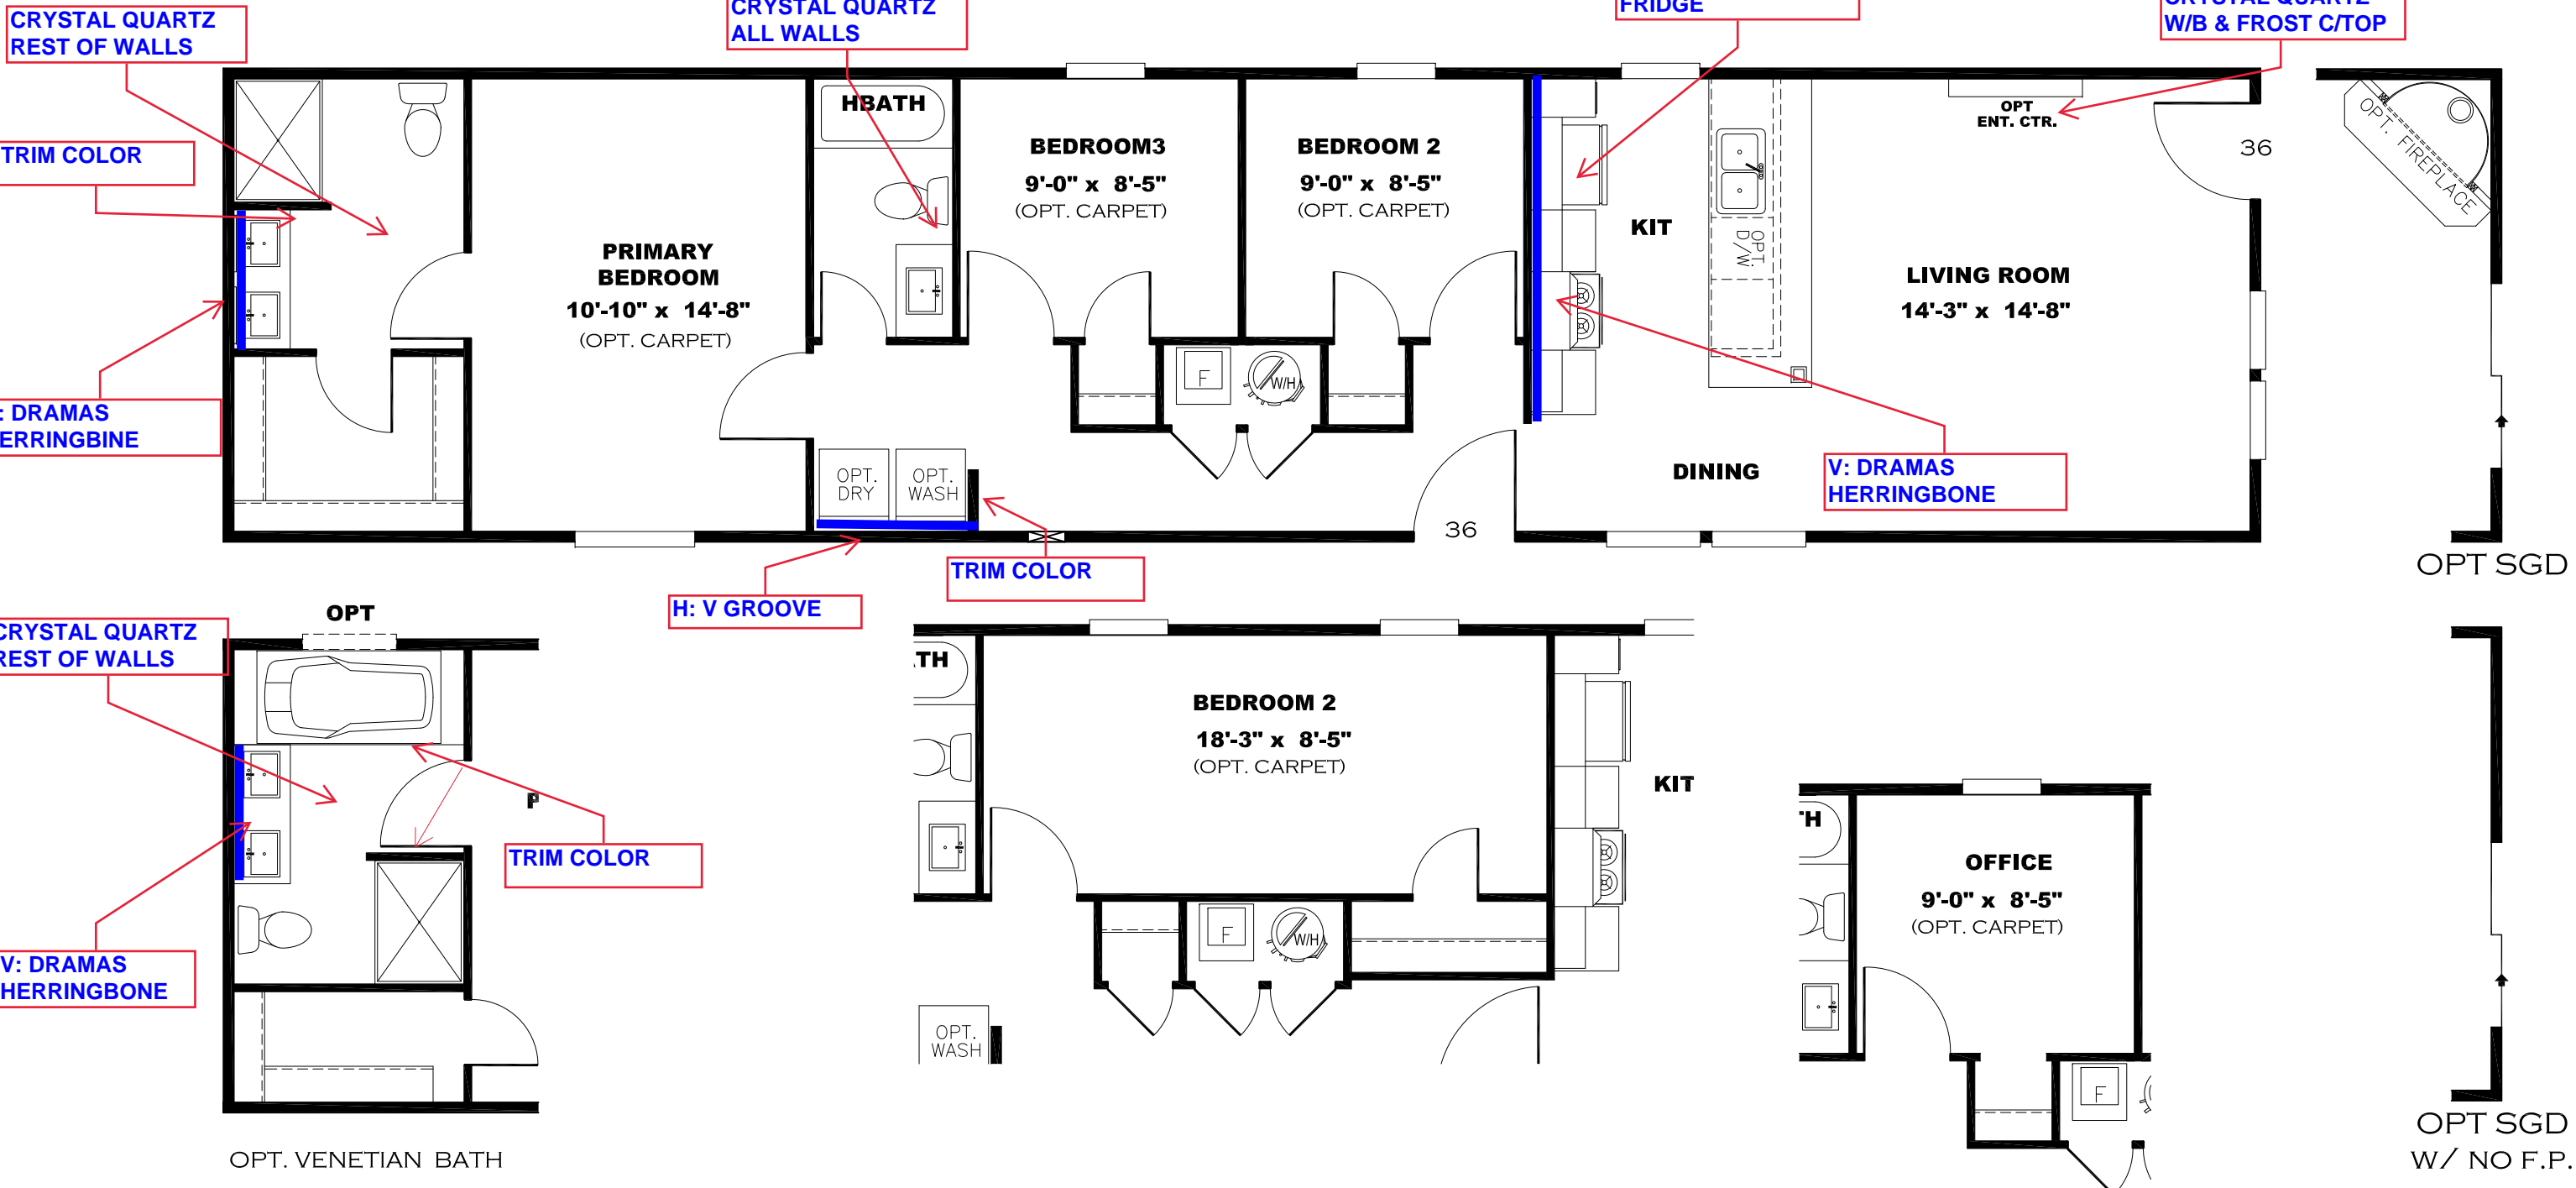

**** KODA CHROME DECOR ****

KITCHEN CABINET COLOR: CLUB GREY
KITCHEN COUNTERTOP COLOR: FROST
KITCHEN ISLAND COLOR: ALABASTER WHITE
KITCHEN ISLAND COUNTERTOP COLOR: WHITE CYPRESS
BATH CABINET COLOR: CLUB GREY
BATH COUNTERTOP COLOR: FROST
TRIM COLOR: CLUB GREY
VINYL:
CARPET: