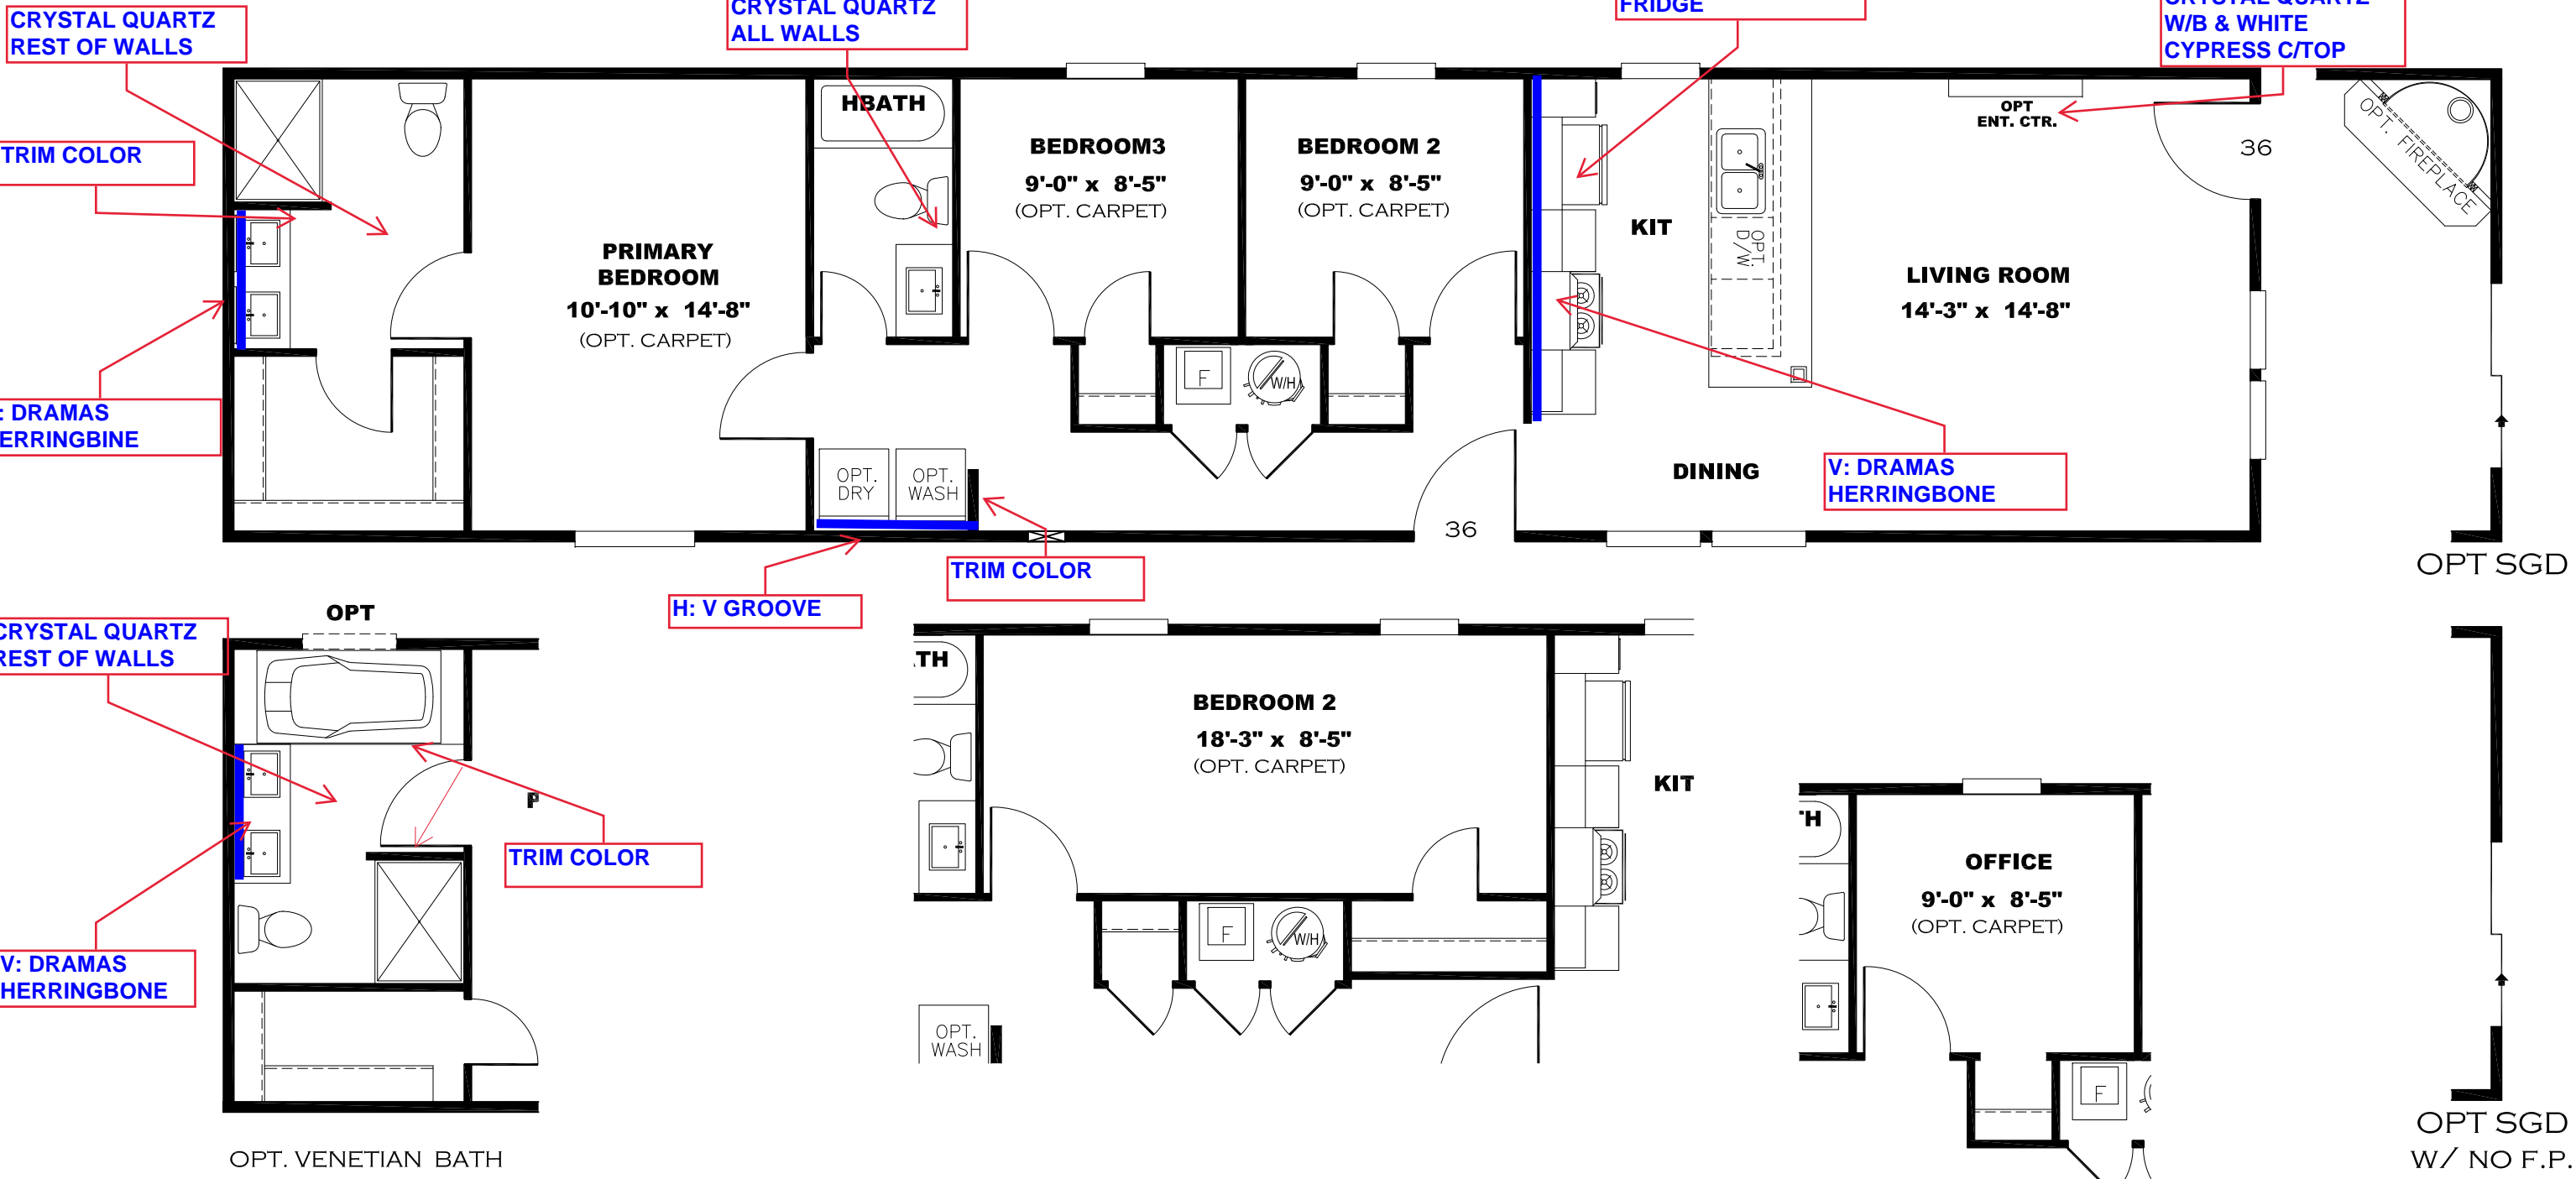

**** SHINING STAR DECOR ****

KITCHEN CABINET COLOR: ALABASTER WHITE
KITCHEN COUNTERTOP COLOR: BRAZILIAN BLUE
KITCHEN ISLAND COLOR: CLUB GREY
KITCHEN ISLAND C/TOP: WHITE CYPRESS
PBATHS CABINET COLOR: CLUB GREY
PBATHS COUNTERTOP COLOR: WHITE CYPRESS
HBATH CABINET COLOR: ALABASTER WHITE
HBATH COUNTERTOP COLOR: BRAZILIAN BLUE
TRIM COLOR: CLUB GREY
FLOOR VINYL:
CARPET: