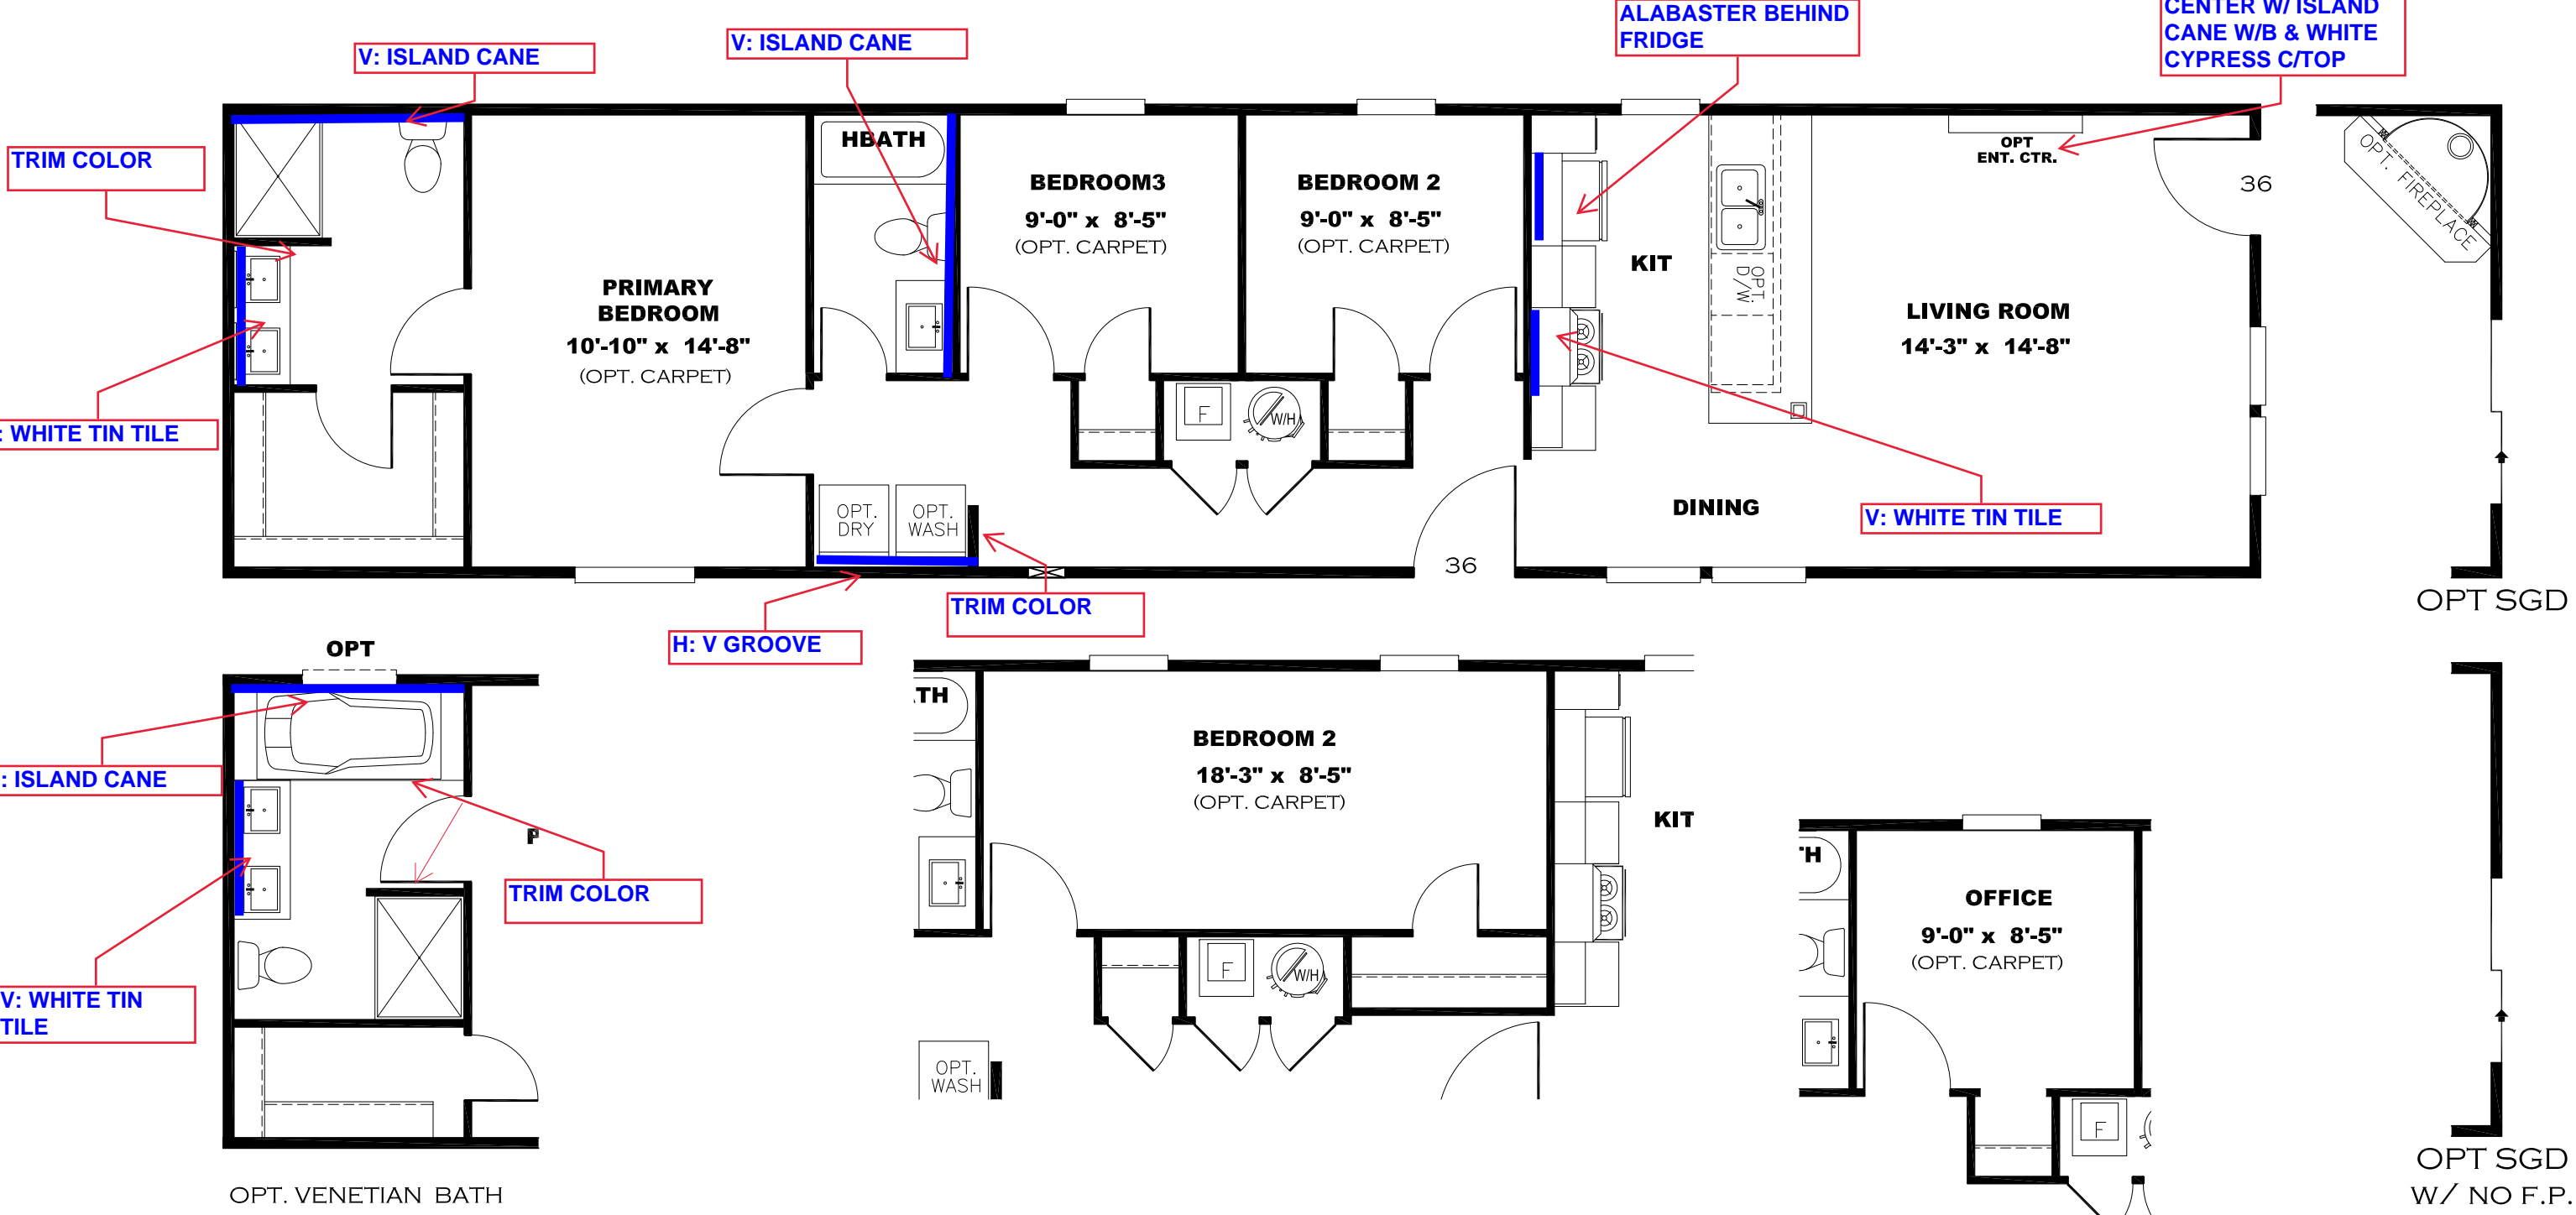

**** SWEET MAGNOLIA DECOR ****

KITCHEN CABINET COLOR: ALABASTER WHITE
KITCHEN COUNTERTOP COLOR: LISOLA
KITCHEN ISLAND COLOR: OAKLEY
KITCHEN ISLAND COUNTERTOP COLOR: WHITE CYPRESS
BATH CABINET COLOR: ALABASTER WHITE
BATH COUNTERTOP COLOR: LISOLA
TRIM COLOR: OAKLEY
VINYL:
CARPET: