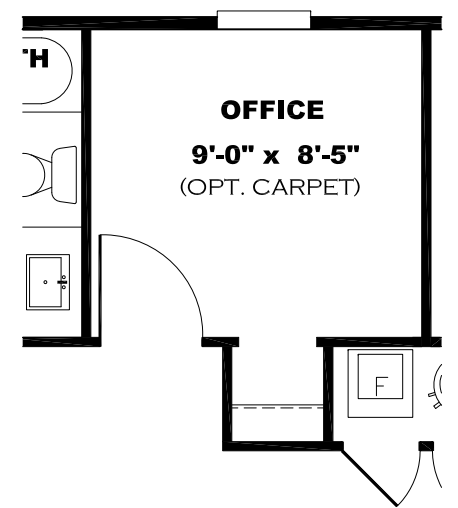

KITCHEN CABINET COLOR: OAKLEY
KITCHEN COUNTERTOP COLOR: LISOLA
KITCHEN ISLAND COLOR: PLOVER
KITCHEN ISLAND COUNTERTOP COLOR: WHITE CYPRESS
BATH CABINET COLOR: OAKLEY
BATH COUNTERTOP COLOR: LISOLA
TRIM COLOR: OAKLEY
VINYL:
CARPET: