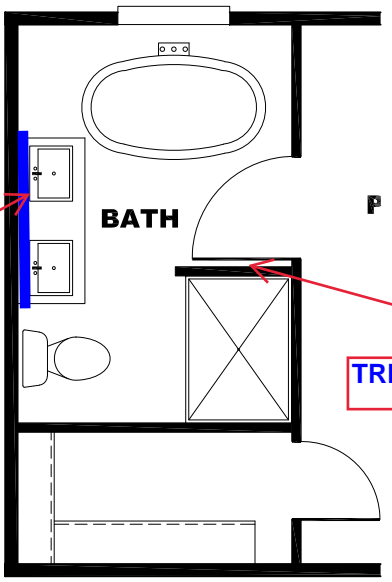

** GREEN RIVER DECOR **

V: ARABESQUE MINERAL

CRYSTAL QUARTZ ALL WALLS

OAKLEY BEHIND FRIDGE

V: ARABESQUE MINERAL

TRIM COLOR

PRIMARY BEDROOM
10'-10" x 14'-8"
(OPT. CARPET)

H: WILLOW WHITE

TRIM COLOR

BEDROOM 3
9'-0" x 8'-5"
(OPT. CARPET)

BEDROOM 2
9'-0" x 8'-5"
(OPT. CARPET)

V: ARABESQUE MINERAL

OAKLEY ENTER/
CENTER W/ CRYSTAL
QUARTZ W/B &
LISOLA C/TOP

LIVING ROOM
14'-3" x 14'-8"

OMIT FRONT DOOR
W/ OPT. SGD.

V: ARABESQUE MINERAL

TRIM COLOR

GLAMOUR BATH