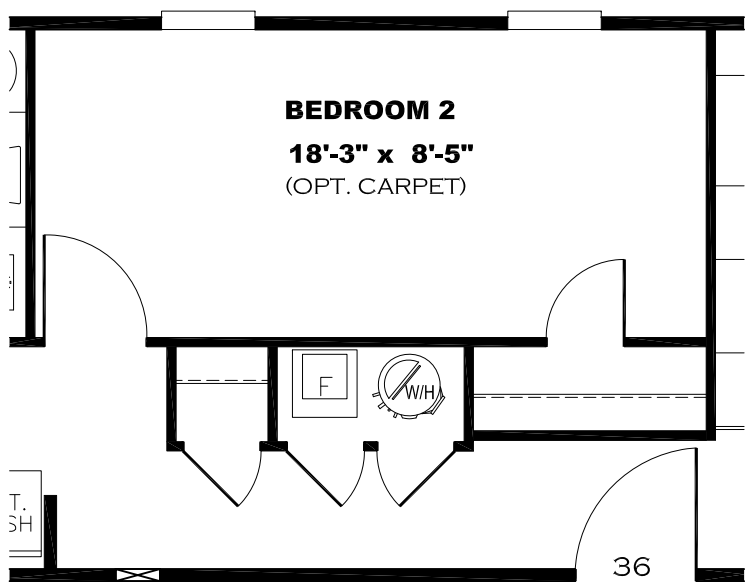

KITCHEN CABINET COLOR: OAKLEY
KITCHEN COUNTERTOP COLOR: LISOLA
KITCHEN ISLAND COLOR: PLOVER
KITCHEN ISLAND COUNTERTOP COLOR: WHITE CYPRESS
BATH CABINET COLOR: OAKLEY
BATH COUNTERTOP COLOR: LISOLA
TRIM COLOR: OAKLEY
VINYL:
CARPET: