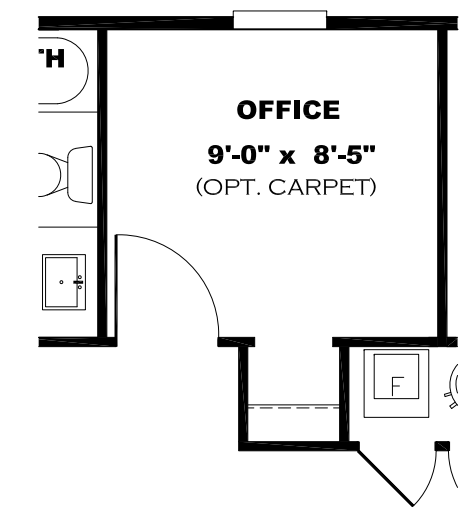

**** HEART OF STEEL DECOR ****

KITCHEN CABINET COLOR : ALABASTER WHITE
KITCHEN COUNTERTOP COLOR: FROST
KITCHEN ISLAND COLOR: ALABASTER WHITE
KITCHEN ISLAND COUNTERTOP COLOR: LISOLA
BATHS CABINET COLOR: ALABASTER WHITE
BATHS COUNTERTOP COLOR: LISOLA
TRIM COLOR: CLUB GREY
VINYL COLOR: