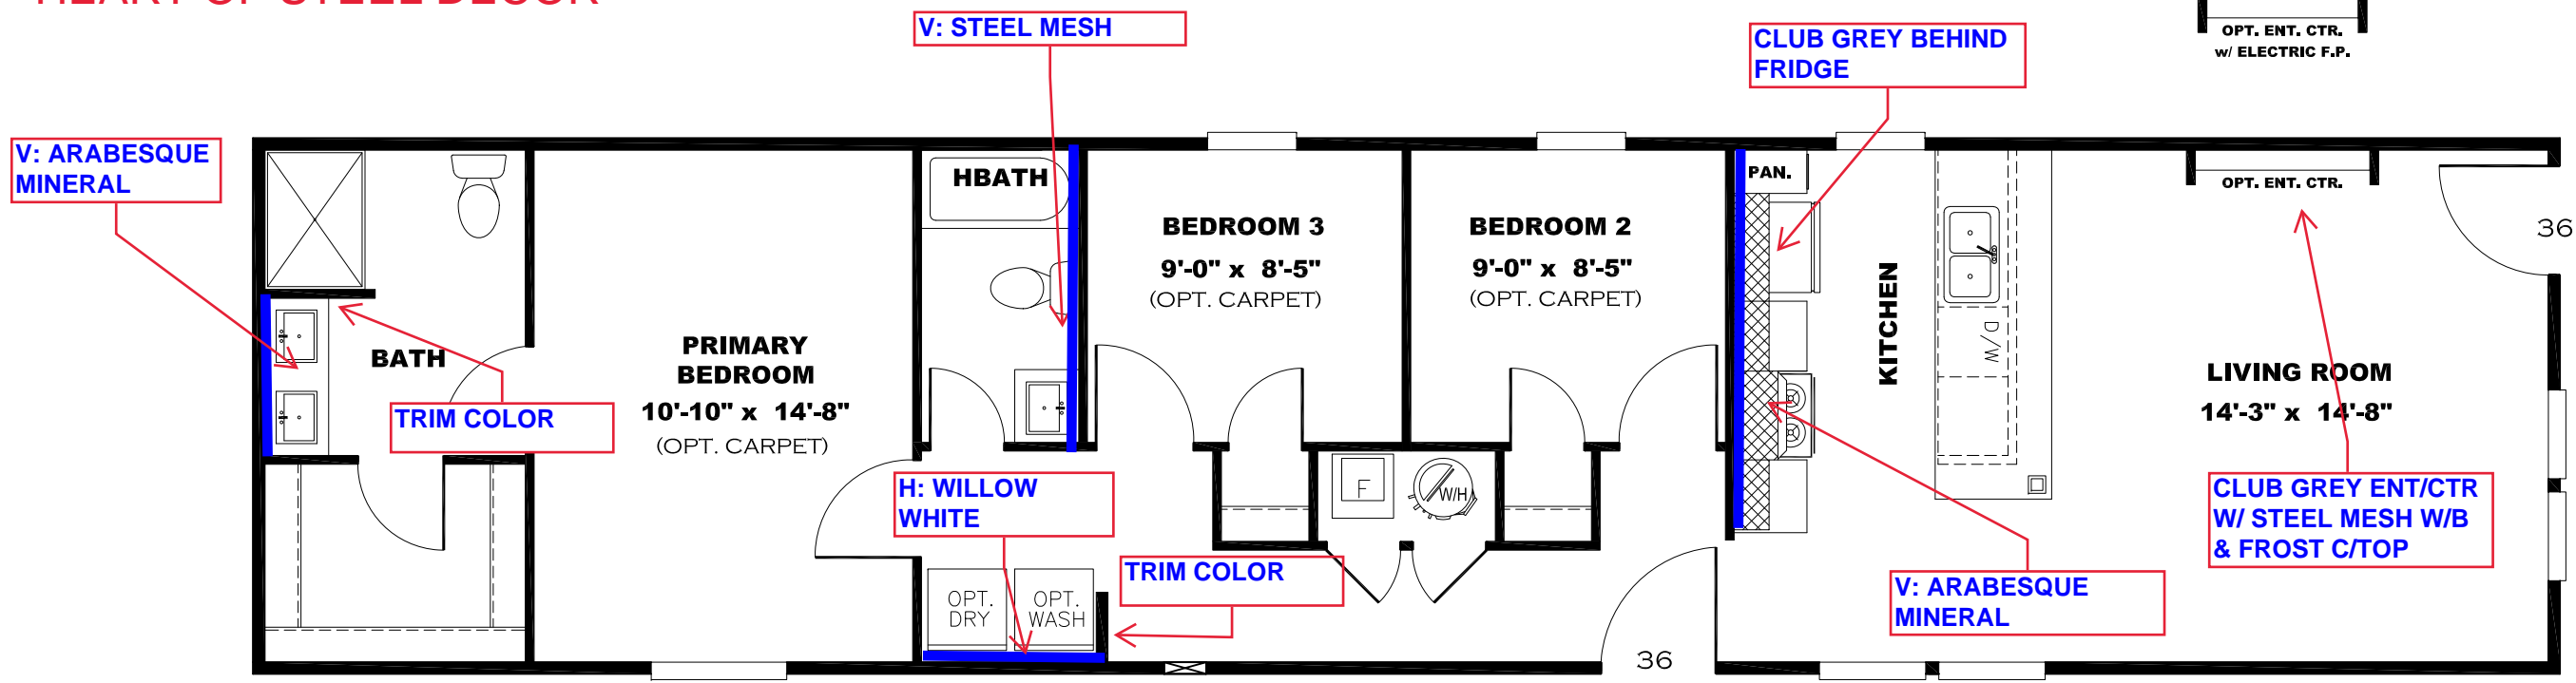

**** HEART OF STEEL DECOR ****

KITCHEN CABINET COLOR : ALABASTER WHITE
KITCHEN COUNTERTOP COLOR: FROST
KITCHEN ISLAND COLOR: ALABASTER WHITE
KITCHEN ISLAND COUNTERTOP COLOR: LISOLA
BATHS CABINET COLOR: ALABASTER WHITE
BATHS COUNTERTOP COLOR: LISOLA
TRIM COLOR: CLUB GREY
VINYL COLOR: