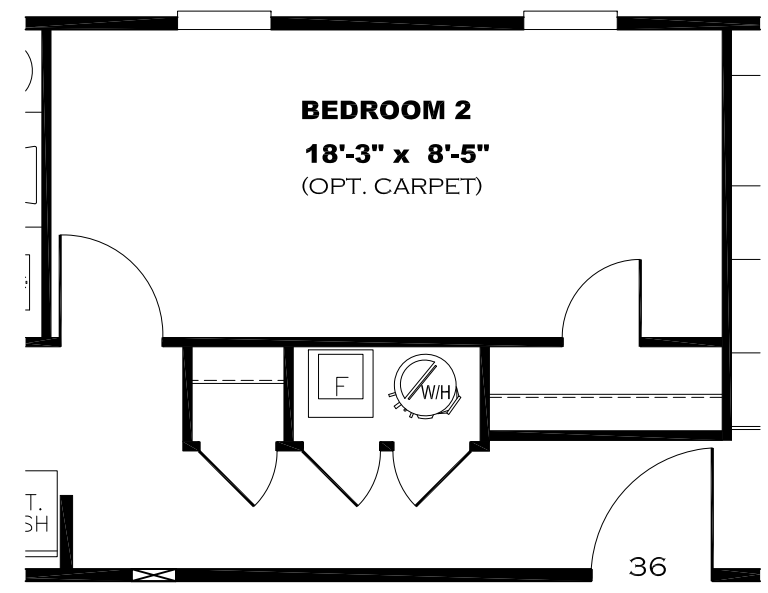

**** HEART OF STEEL DECOR ****

KITCHEN CABINET COLOR : ALABASTER WHITE
KITCHEN COUNTERTOP COLOR: FROST
KITCHEN ISLAND COLOR: ALABASTER WHITE
KITCHEN ISLAND COUNTERTOP COLOR: LISOLA
BATHS CABINET COLOR: ALABASTER WHITE
BATHS COUNTERTOP COLOR: LISOLA
TRIM COLOR: CLUB GREY
VINYL COLOR: