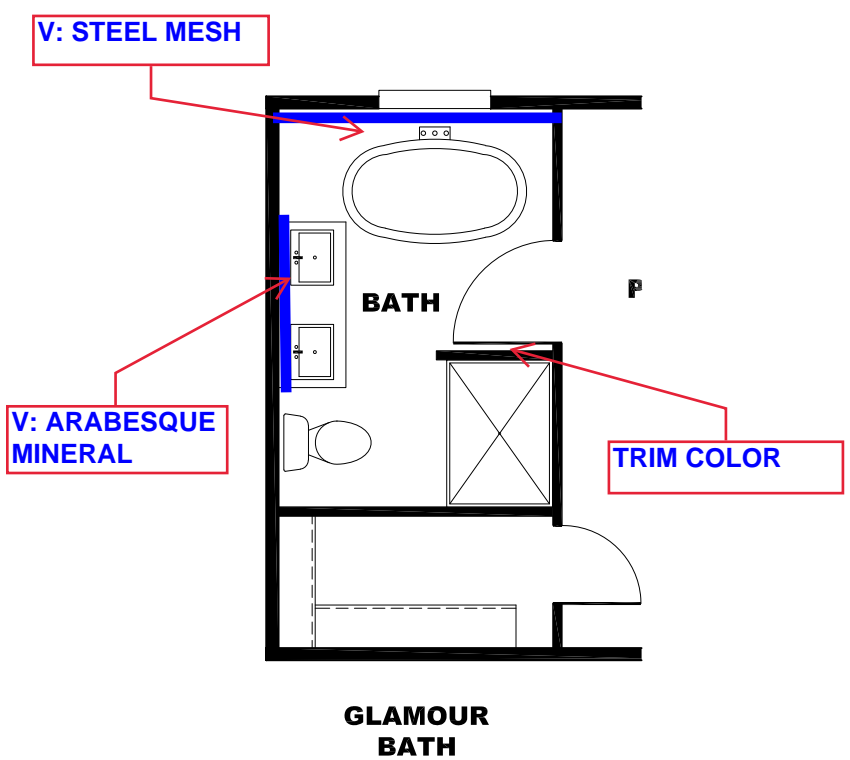

**** HEART OF STEEL DECOR ****

KITCHEN CABINET COLOR : ALABASTER WHITE
KITCHEN COUNTERTOP COLOR: FROST
KITCHEN ISLAND COLOR: ALABASTER WHITE
KITCHEN ISLAND COUNTERTOP COLOR: LISOLA
BATHS CABINET COLOR: ALABASTER WHITE
BATHS COUNTERTOP COLOR: LISOLA
TRIM COLOR: CLUB GREY
VINYL COLOR: