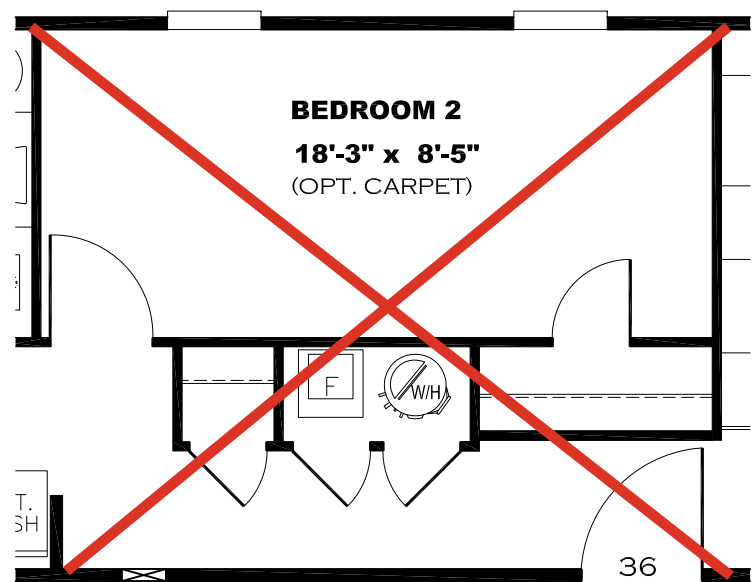

**** KODA CHROME DECOR ****

GLAMOUR BATH

KITCHEN CABINET COLOR: CLUB GREY
KITCHEN COUNTERTOP COLOR: FROST
KITCHEN ISLAND COLOR: ALABASTER WHITE
KITCHEN ISLAND COUNTERTOP COLOR: WHITE CYPRESS
BATH CABINET COLOR: CLUB GREY
BATH COUNTERTOP COLOR: FROST
TRIM COLOR: CLUB GREY
VINYL: HARBOR LIGHTS 9667