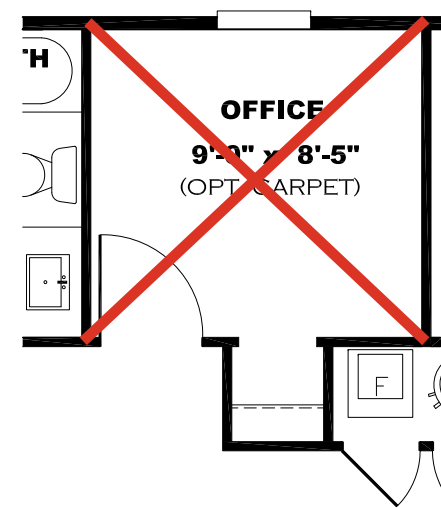

**** KODA CHROME DECOR ****

GLAMOUR BATH

KITCHEN CABINET COLOR: CLUB GREY
KITCHEN COUNTERTOP COLOR: FROST
KITCHEN ISLAND COLOR: ALABASTER WHITE
KITCHEN ISLAND COUNTERTOP COLOR: WHITE CYPRESS
BATH CABINET COLOR: CLUB GREY
BATH COUNTERTOP COLOR: FROST
TRIM COLOR: CLUB GREY
VINYL: HARBOR LIGHTS 9667