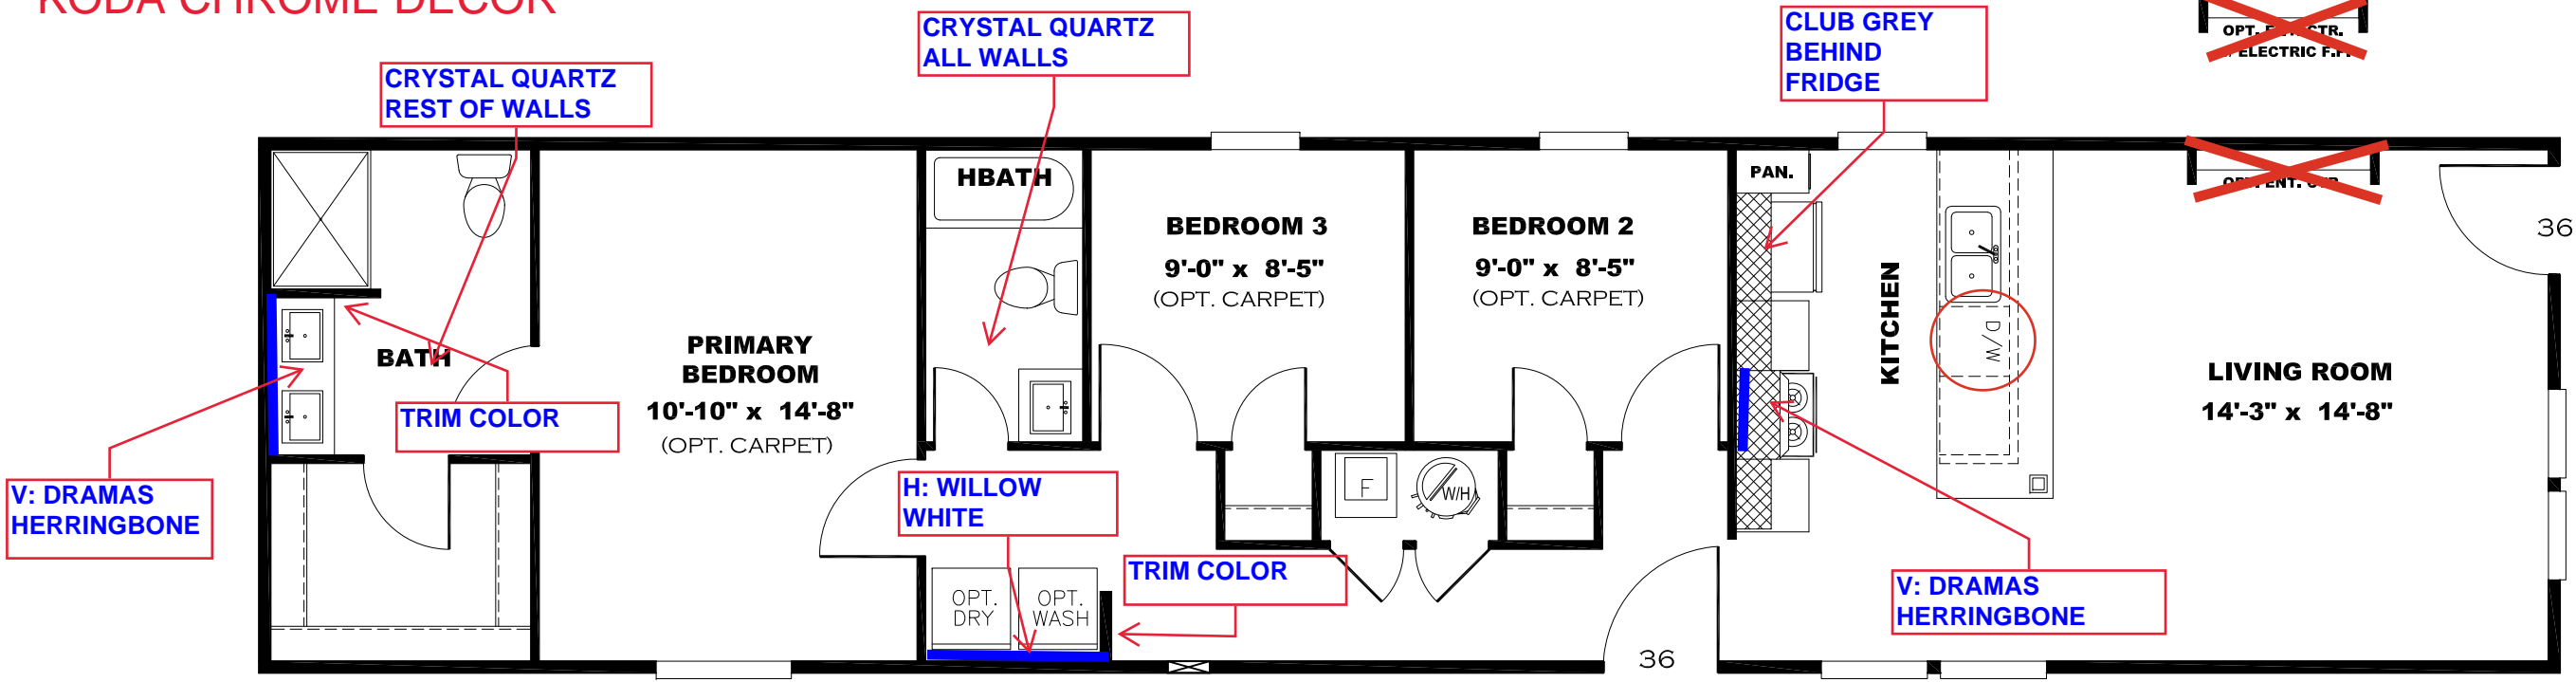

**** KODA CHROME DECOR ****

GLAMOUR BATH

KITCHEN CABINET COLOR: CLUB GREY
KITCHEN COUNTERTOP COLOR: FROST
KITCHEN ISLAND COLOR: ALABASTER WHITE
KITCHEN ISLAND COUNTERTOP COLOR: WHITE CYPRESS
BATH CABINET COLOR: CLUB GREY
BATH COUNTERTOP COLOR: FROST
TRIM COLOR: CLUB GREY
VINYL: HARBOR LIGHTS 9667