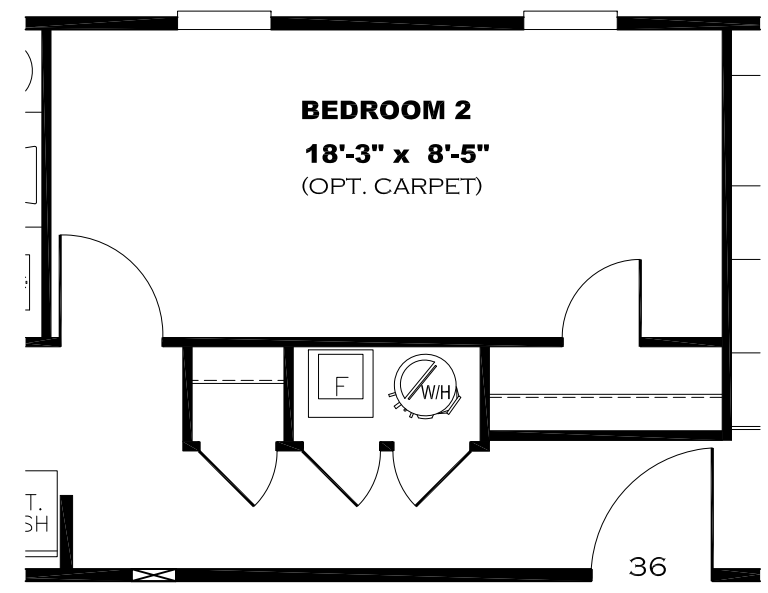

**** RIVERA ROCK DECOR ****

KITCHEN CABINET COLOR : OAKLEY
KITCHEN COUNTERTOP COLOR: LISOLA
KITCHEN ISLAND COLOR: OAKLEY
KITCHEN ISLAND COUNTERTOP COLOR: WHITE CYPRESS
BATHS CABINET COLOR: OAKLEY
BATHS COUNTERTOP COLOR: WHITE CYPRESS
TRIM COLOR: OAKLEY
VINYL COLOR:
CARPET: