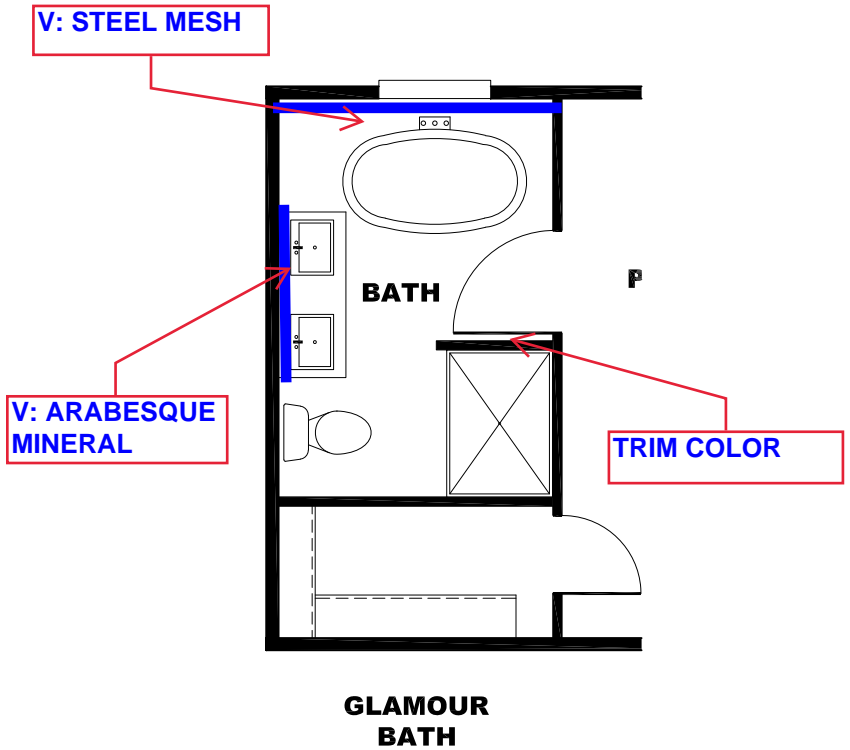

**** RIVERA ROCK DECOR ****

KITCHEN CABINET COLOR : OAKLEY
KITCHEN COUNTERTOP COLOR: LISOLA
KITCHEN ISLAND COLOR: OAKLEY
KITCHEN ISLAND COUNTERTOP COLOR: WHITE CYPRESS
BATHS CABINET COLOR: OAKLEY
BATHS COUNTERTOP COLOR: WHITE CYPRESS
TRIM COLOR: OAKLEY
VINYL COLOR:
CARPET: