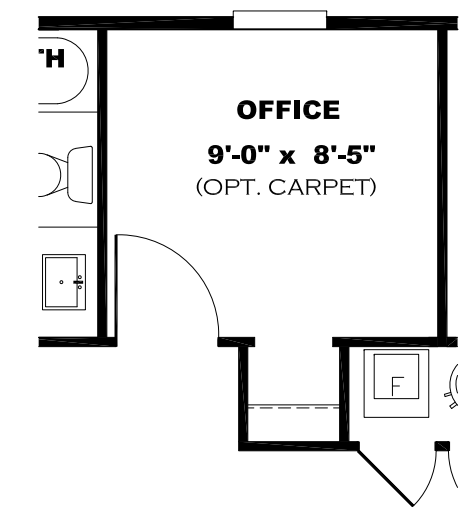

**** RIVERA ROCK DECOR ****

KITCHEN CABINET COLOR : OAKLEY
KITCHEN COUNTERTOP COLOR: LISOLA
KITCHEN ISLAND COLOR: OAKLEY
KITCHEN ISLAND COUNTERTOP COLOR: WHITE CYPRESS
BATHS CABINET COLOR: OAKLEY
BATHS COUNTERTOP COLOR: WHITE CYPRESS
TRIM COLOR: OAKLEY
VINYL COLOR:
CARPET: