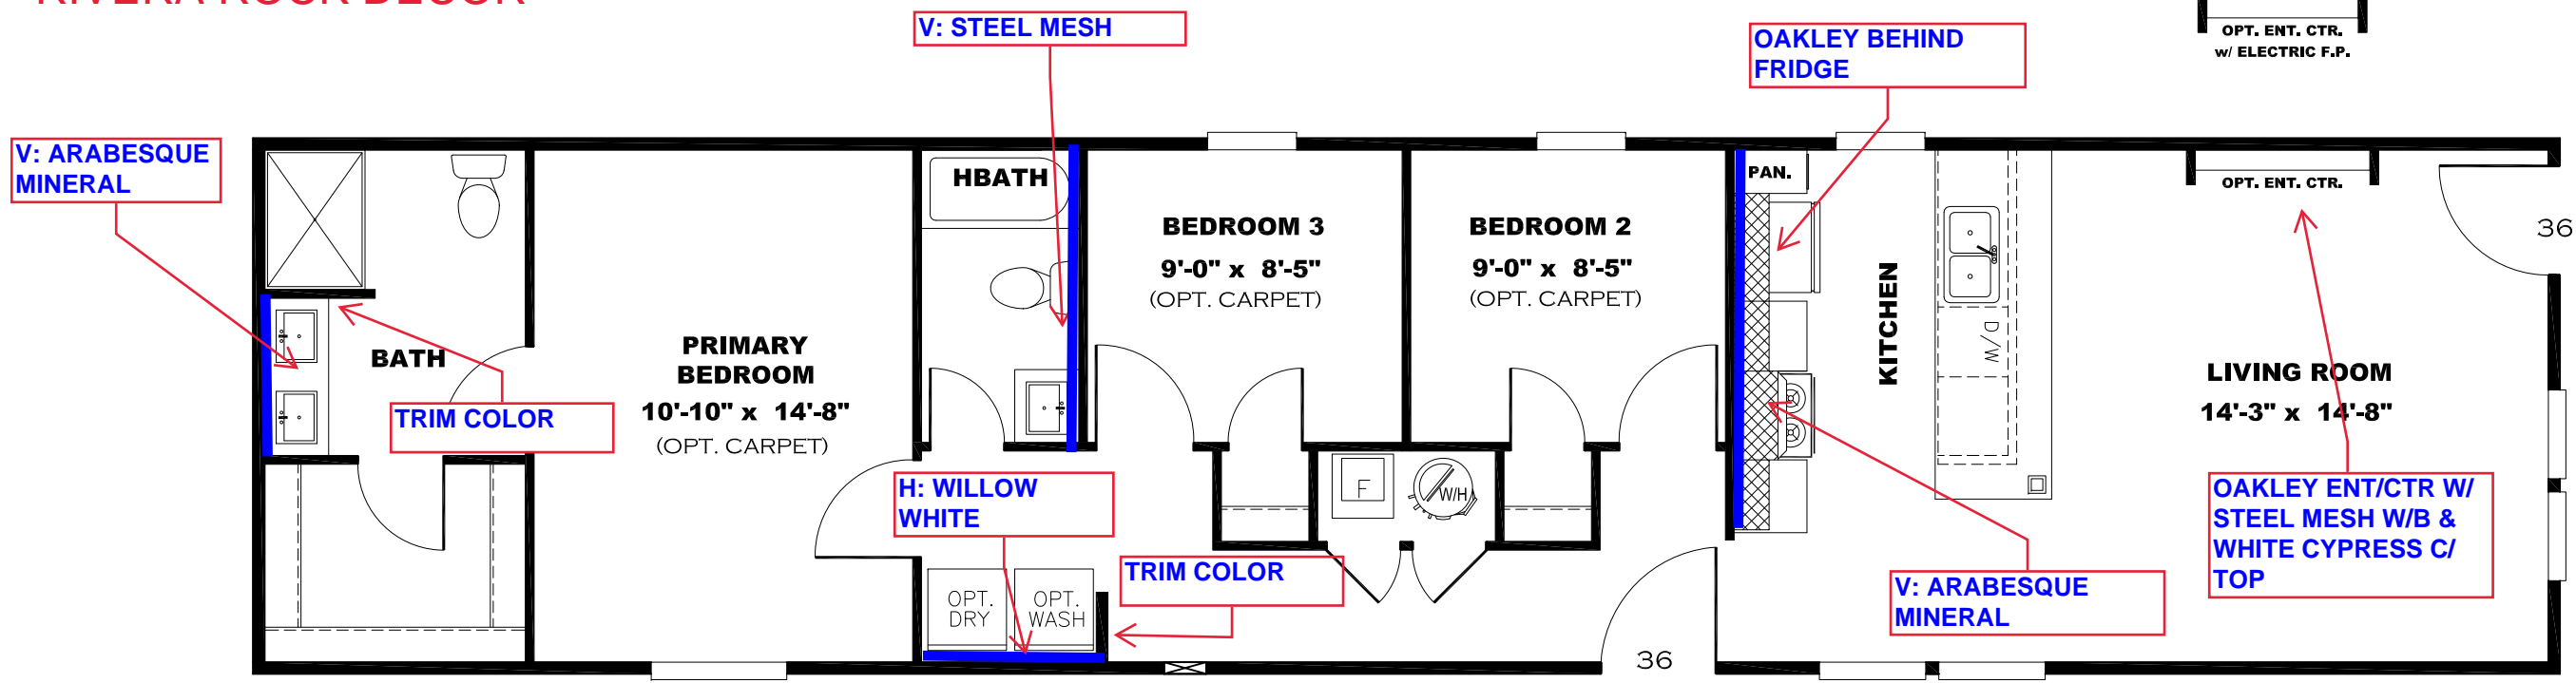

**** RIVERA ROCK DECOR ****

KITCHEN CABINET COLOR : OAKLEY
KITCHEN COUNTERTOP COLOR: LISOLA
KITCHEN ISLAND COLOR: OAKLEY
KITCHEN ISLAND COUNTERTOP COLOR: WHITE CYPRESS
BATHS CABINET COLOR: OAKLEY
BATHS COUNTERTOP COLOR: WHITE CYPRESS
TRIM COLOR: OAKLEY
VINYL COLOR:
CARPET: