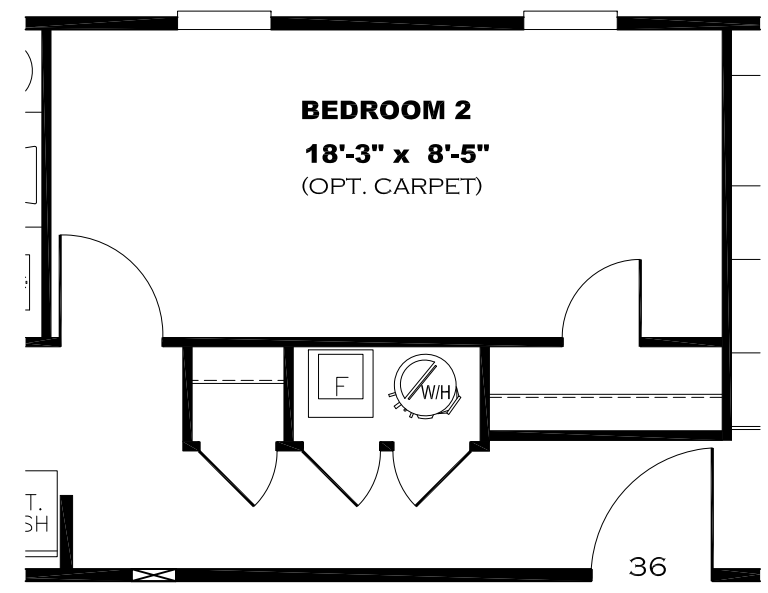

**\*\* SHINING STAR DECOR \*\***

OMIT FRONT DOOR  
W/ OPT. SGD.

**KITCHEN CABINET COLOR: ALABASTER WHITE**  
**KITCHEN COUNTERTOP COLOR: BRAZILIAN BLUE**  
**KITCHEN ISLAND COLOR: CLUB GREY**  
**KITCHEN ISLAND C/TOP: WHITE CYPRESS**  
**PBATHS CABINET COLOR: CLUB GREY**  
**PBATHS COUNTERTOP COLOR: WHITE CYPRESS**  
**HBATH CABINET COLOR: ALABASTER WHITE**  
**HBATH COUNTERTOP COLOR: BRAZILIAN BLUE**  
**TRIM COLOR: CLUB GREY**  
**FLOOR VINYL:**