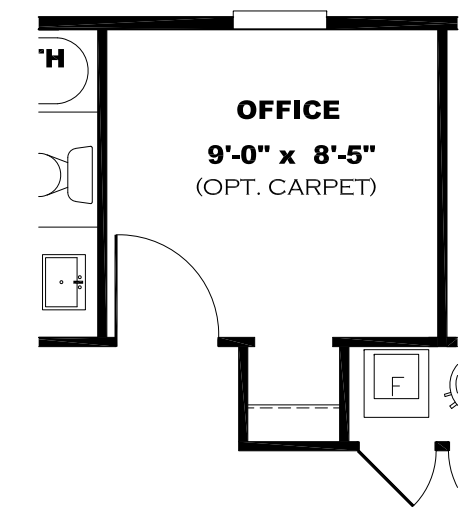

**\*\* SHINING STAR DECOR \*\***

OMIT FRONT DOOR  
W/ OPT. SGD.

**KITCHEN CABINET COLOR: ALABASTER WHITE**  
**KITCHEN COUNTERTOP COLOR: BRAZILIAN BLUE**  
**KITCHEN ISLAND COLOR: CLUB GREY**  
**KITCHEN ISLAND C/TOP: WHITE CYPRESS**  
**PBATHS CABINET COLOR: CLUB GREY**  
**PBATHS COUNTERTOP COLOR: WHITE CYPRESS**  
**HBATH CABINET COLOR: ALABASTER WHITE**  
**HBATH COUNTERTOP COLOR: BRAZILIAN BLUE**  
**TRIM COLOR: CLUB GREY**  
**FLOOR VINYL:**