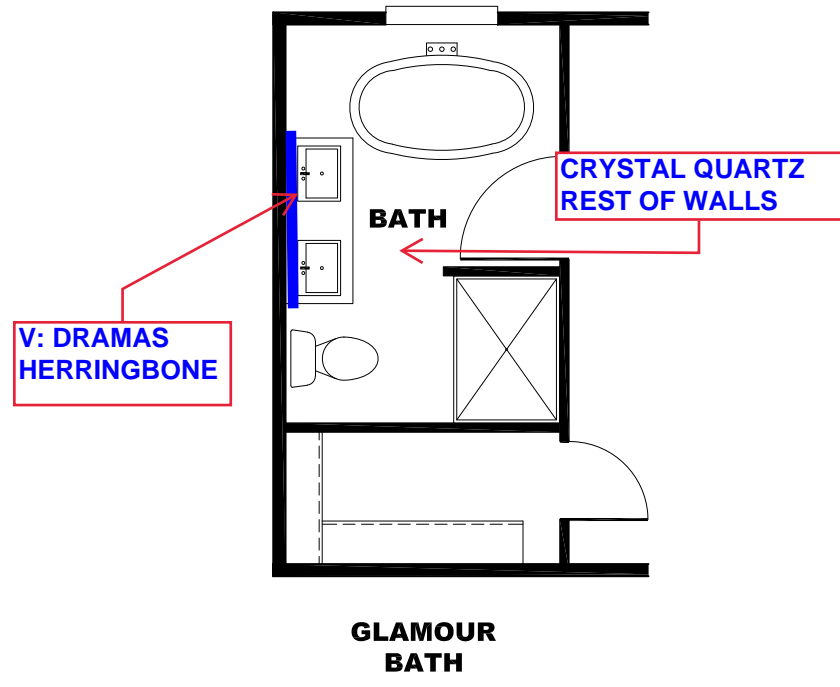

**\*\* SHINING STAR DECOR \*\***

OMIT FRONT DOOR  
W/ OPT. SGD.

**KITCHEN CABINET COLOR: ALABASTER WHITE**  
**KITCHEN COUNTERTOP COLOR: BRAZILIAN BLUE**  
**KITCHEN ISLAND COLOR: CLUB GREY**  
**KITCHEN ISLAND C/TOP: WHITE CYPRESS**  
**PBATHS CABINET COLOR: CLUB GREY**  
**PBATHS COUNTERTOP COLOR: WHITE CYPRESS**  
**HBATH CABINET COLOR: ALABASTER WHITE**  
**HBATH COUNTERTOP COLOR: BRAZILIAN BLUE**  
**TRIM COLOR: CLUB GREY**  
**FLOOR VINYL:**