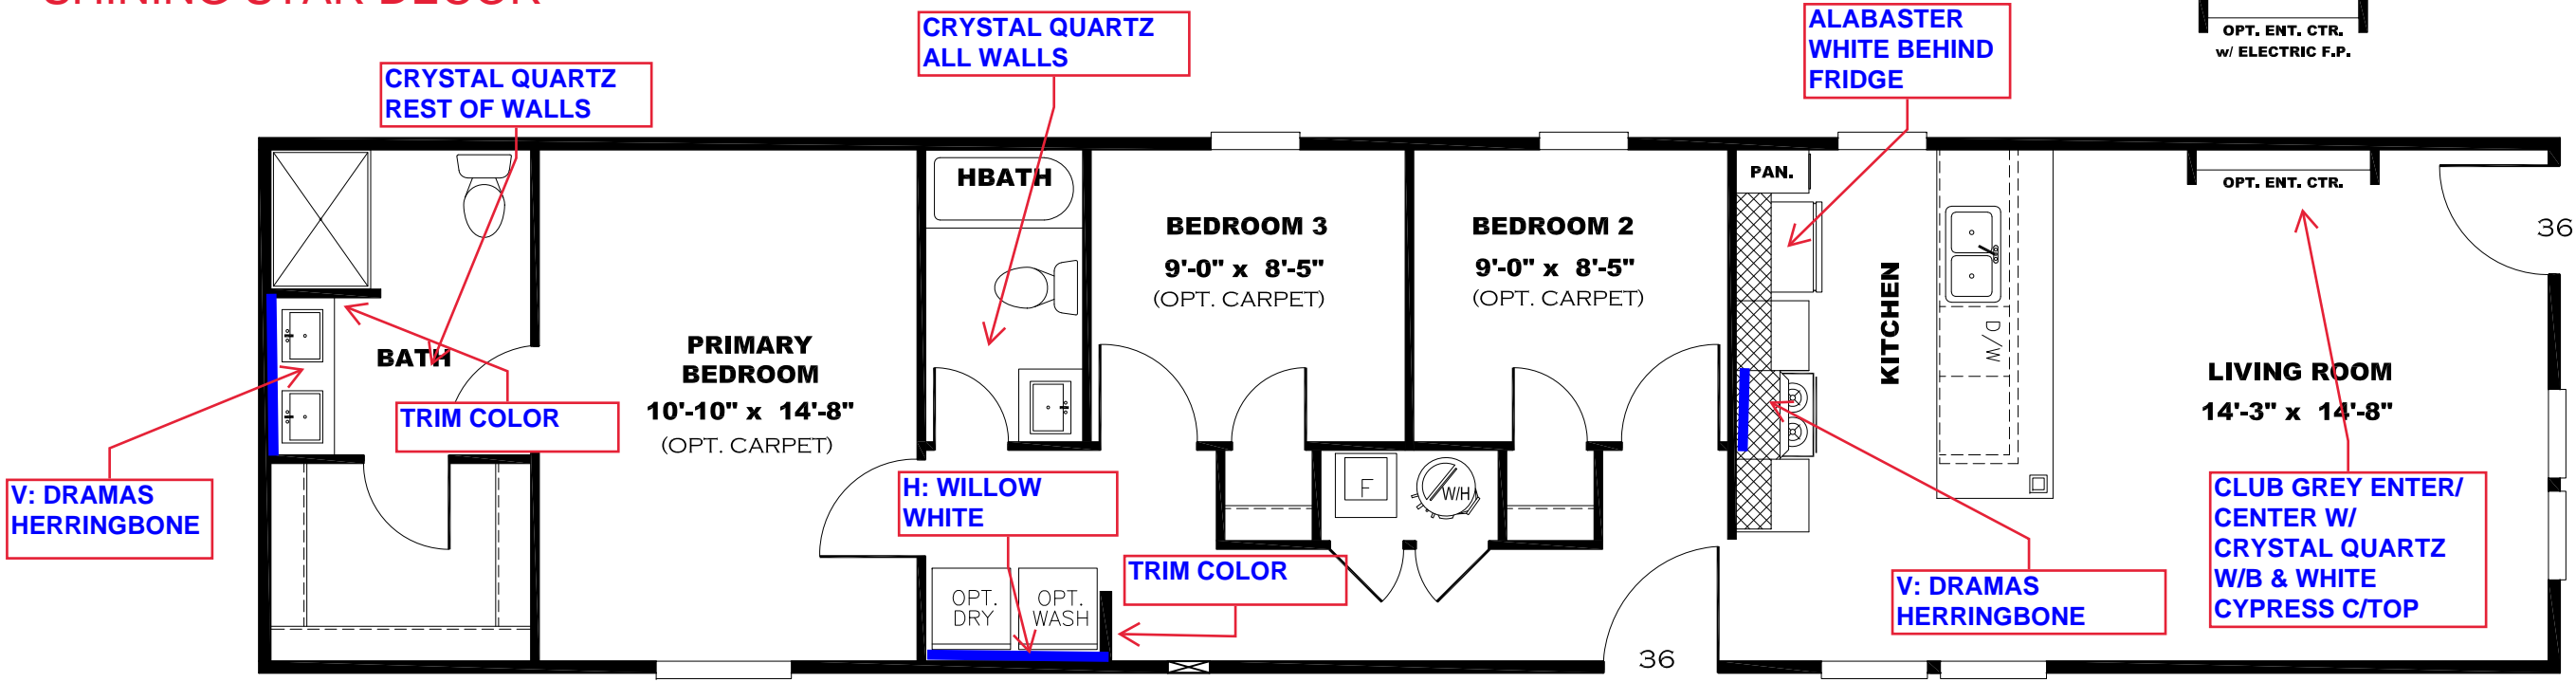

**\*\* SHINING STAR DECOR \*\***

OMIT FRONT DOOR  
W/ OPT. SGD.

**KITCHEN CABINET COLOR: ALABASTER WHITE**  
**KITCHEN COUNTERTOP COLOR: BRAZILIAN BLUE**  
**KITCHEN ISLAND COLOR: CLUB GREY**  
**KITCHEN ISLAND C/TOP: WHITE CYPRESS**  
**PBATHS CABINET COLOR: CLUB GREY**  
**PBATHS COUNTERTOP COLOR: WHITE CYPRESS**  
**HBATH CABINET COLOR: ALABASTER WHITE**  
**HBATH COUNTERTOP COLOR: BRAZILIAN BLUE**  
**TRIM COLOR: CLUB GREY**  
**FLOOR VINYL:**