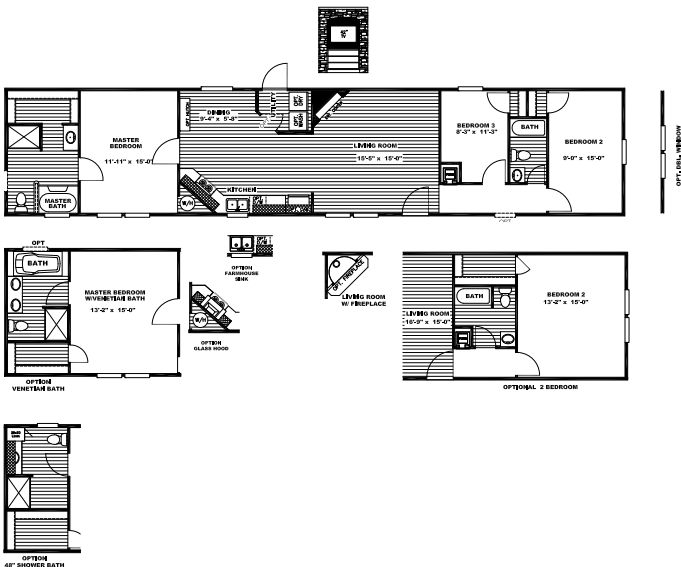

LIFESTYLES PRODUCT GUIDE

ALL ABOUT THAT SHOWER PRO16763A

1,216 SQ FT | 3 Bedroom | 2 Bathroom | 16 x 76

THE CAMBRIDGE FAC16763C

1,140 SQ FT | 3 Bedroom | 2 Bathroom | 16 x 76

THE ENTERTAINER FAC16763A

1,190 SQ FT | 3 Bedroom | 2 Bathroom | 16 x 76

THE DAVENPORT FAC16763D

1,190 SQ FT | 3 Bedroom | 2 Bathroom | 16 x 76