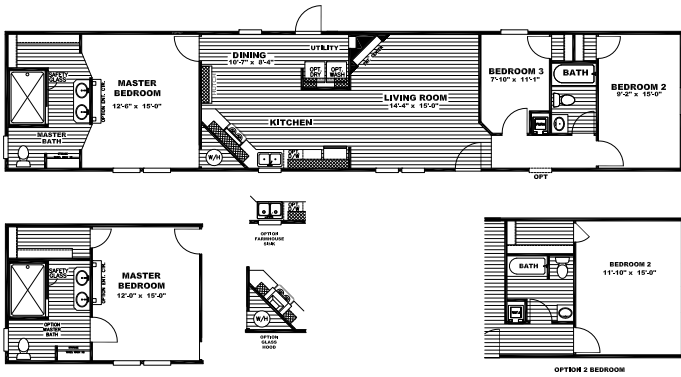

LIFESTYLES PRODUCT GUIDE

ALL ABOUT THAT SHOWER PRO16763A

1,216 SQ FT | 3 Bedroom | 2 Bathroom | 16 x 76

THE CAMBRIDGE FAC16763C

1,140 SQ FT | 3 Bedroom | 2 Bathroom | 16 x 76

THE ENTERTAINER FAC16763A

1,190 SQ FT | 3 Bedroom | 2 Bathroom | 16 x 76

THE DAVENPORT FAC16763D

1,190 SQ FT | 3 Bedroom | 2 Bathroom | 16 x 76