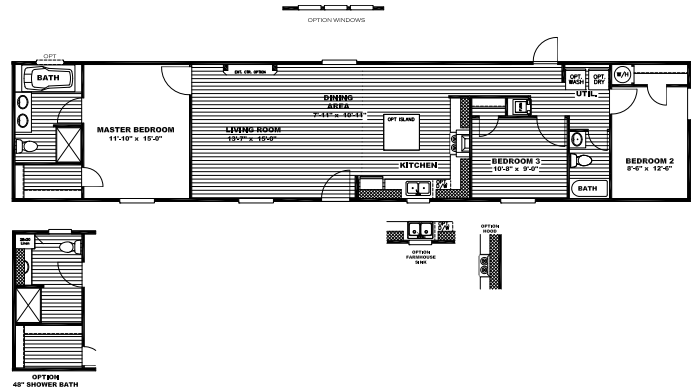

LIFESTYLES PRODUCT GUIDE

ALL ABOUT THAT SHOWER PRO16763A

1,216 SQ FT | 3 Bedroom | 2 Bathroom | 16 x 76

THE CAMBRIDGE FAC16763C

1,140 SQ FT | 3 Bedroom | 2 Bathroom | 16 x 76

THE ENTERTAINER FAC16763A

1,190 SQ FT | 3 Bedroom | 2 Bathroom | 16 x 76

THE DAVENPORT FAC16763D

1,190 SQ FT | 3 Bedroom | 2 Bathroom | 16 x 76