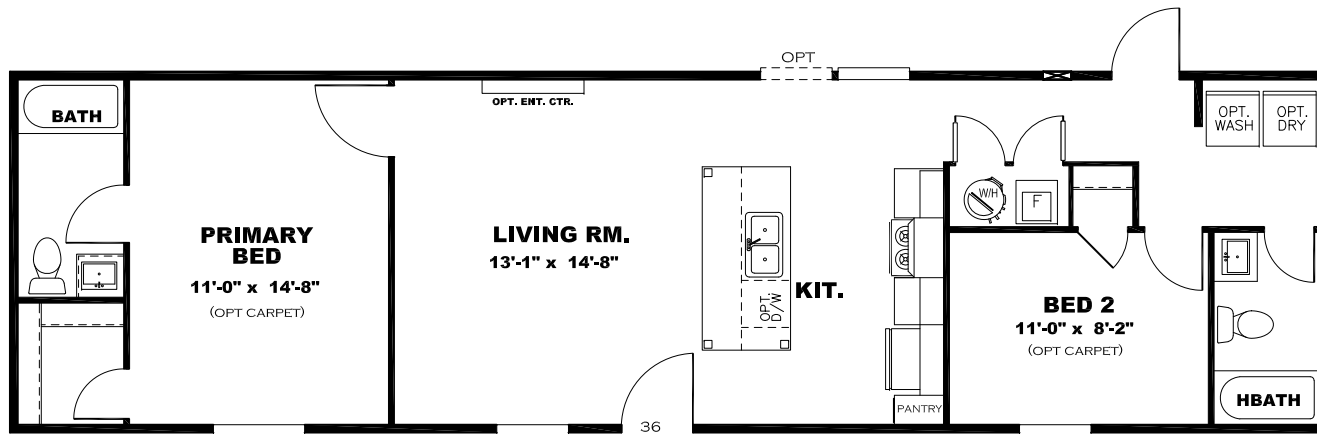

OPT. 48" SHOWER

OPT FARMHOUSE
SINK

DRAWING# MAC-22S161
MODEL# MAC16562A
16' x 56' CLASSIC